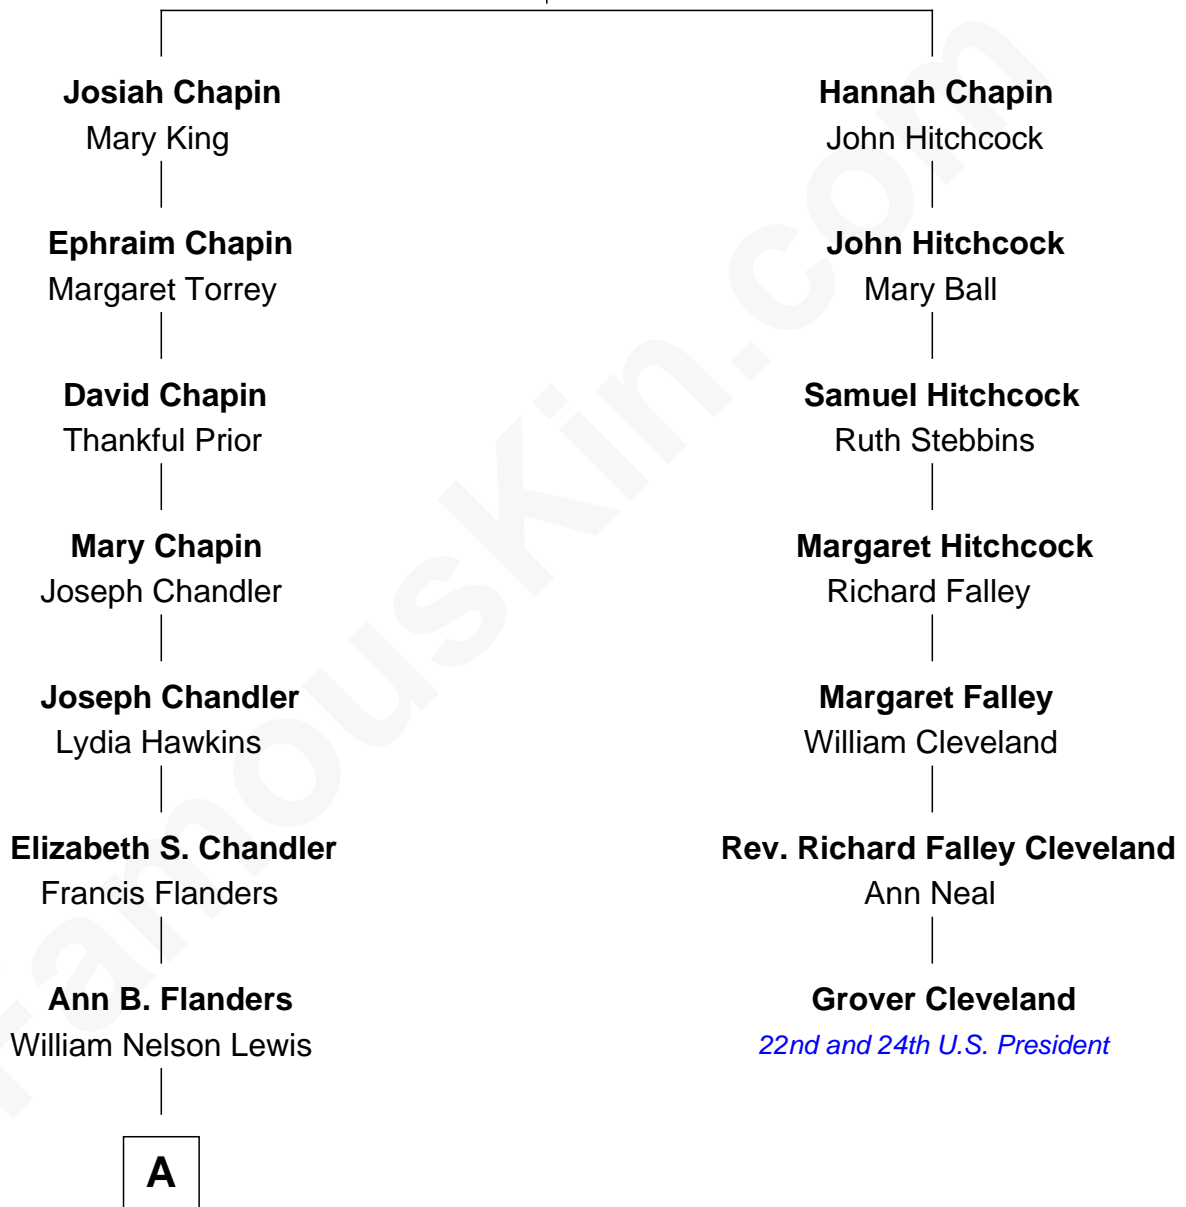

FamousKin.com Relationship Chart of

Jackson Browne

Singer and Songwriter

6th cousin 4 times removed of

Grover Cleveland

22nd and 24th U.S. President

Samuel Chapin

Cicely Penney

A

—
Diantha Rose Lewis
Frederick William Browne

—
Clyde Nelson Browne
Edith Grace Wassum

—
Clyde Jack Browne
Beatrice Amanda Dahl

—
Jackson Browne
Singer and Songwriter

FamousKin.com