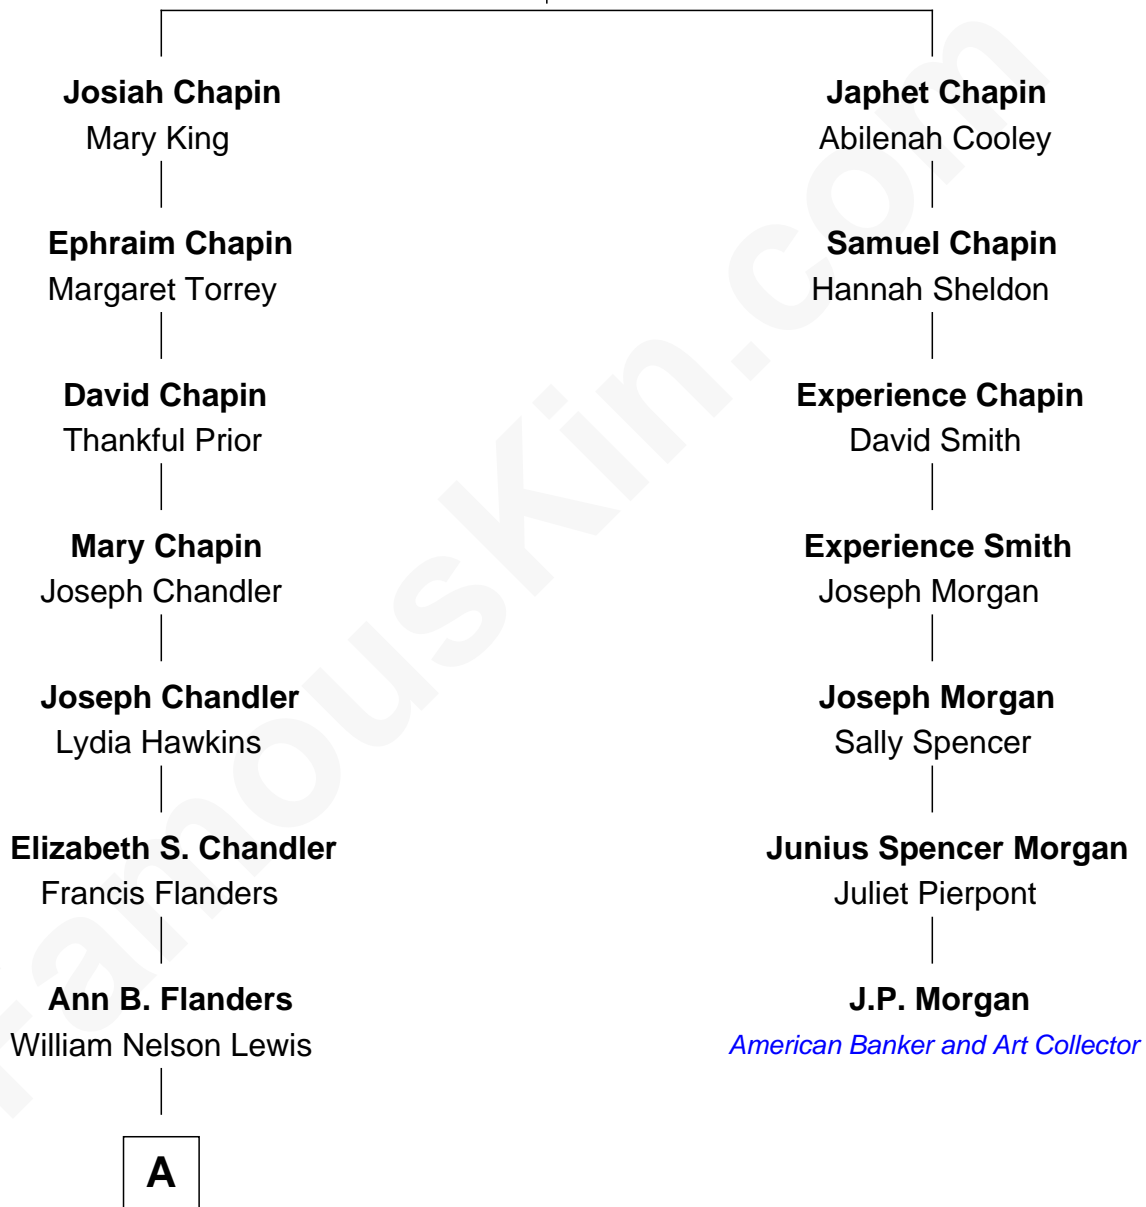

FamousKin.com

Relationship Chart of

Jackson Browne

Singer and Songwriter

6th cousin 4 times removed of

J.P. Morgan

American Banker and Art Collector

Samuel Chapin

Cicely Penney

A

—
Diantha Rose Lewis
Frederick William Browne

—
Clyde Nelson Browne
Edith Grace Wassum

—
Clyde Jack Browne
Beatrice Amanda Dahl

—
Jackson Browne
Singer and Songwriter

FamousKin.com