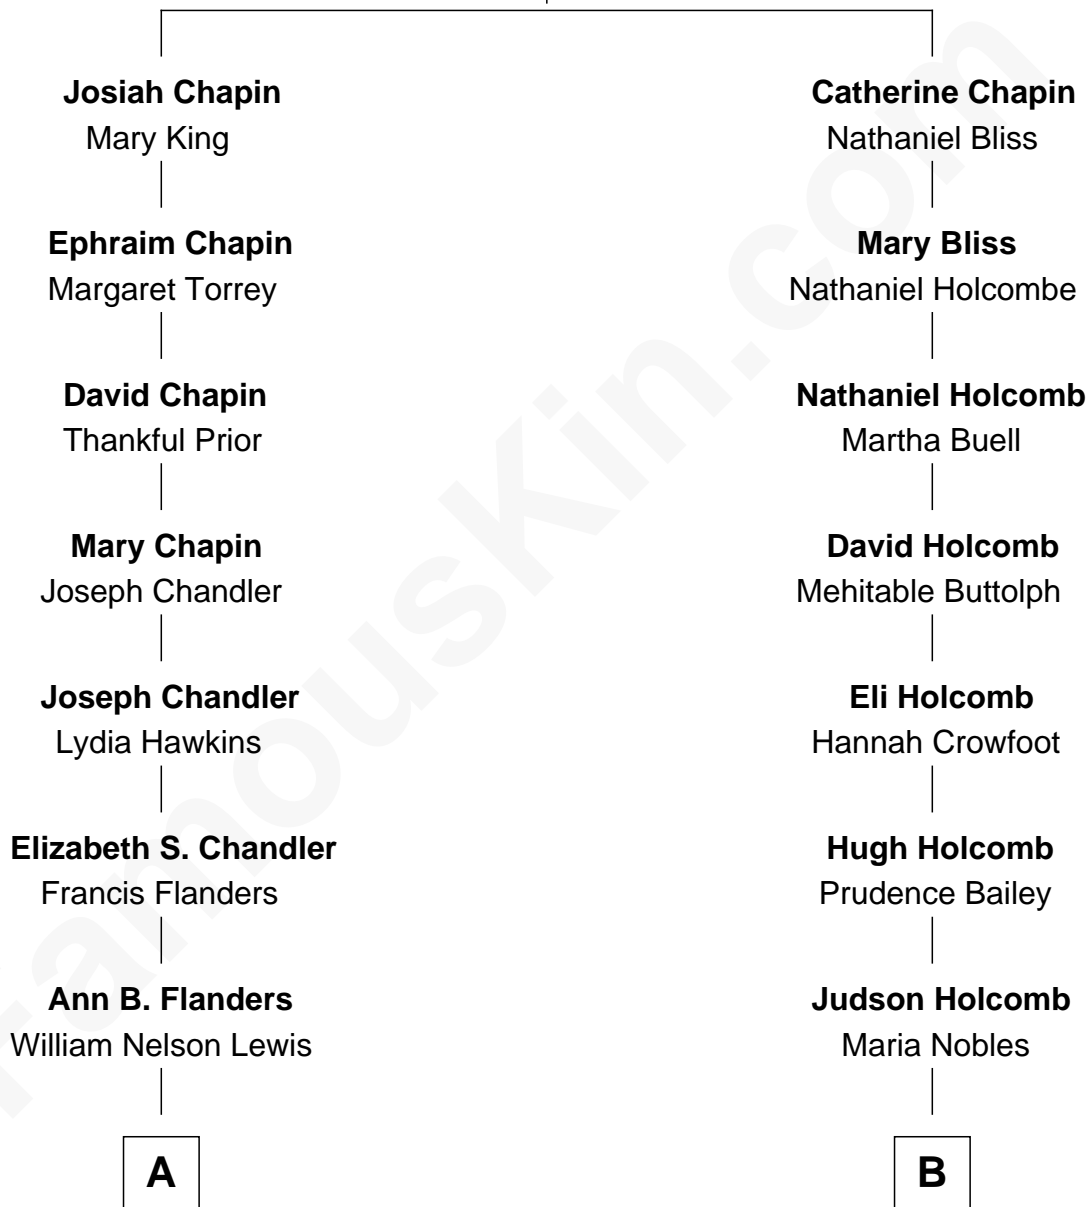

FamousKin.com Relationship Chart of

Jackson Browne

Singer and Songwriter

10th cousin 1 time removed of

Boris Johnson

Prime Minister of the United Kingdom

Samuel Chapin

Cicely Penney

A

Diantha Rose Lewis
Frederick William Browne

Clyde Nelson Browne
Edith Grace Wassum

Clyde Jack Browne
Beatrice Amanda Dahl

Jackson Browne
Singer and Songwriter

B

Clara Holcomb
Henry Clinton Porter

Helen Tracy Porter
Elias Avery Lowe

Frances Beatrice Lowe
Sir James Edmund Sanford Fawcett

Charlotte Offlow Fawcett
Stanley Patrick Johnson

Boris Johnson
Prime Minister of the United Kingdom