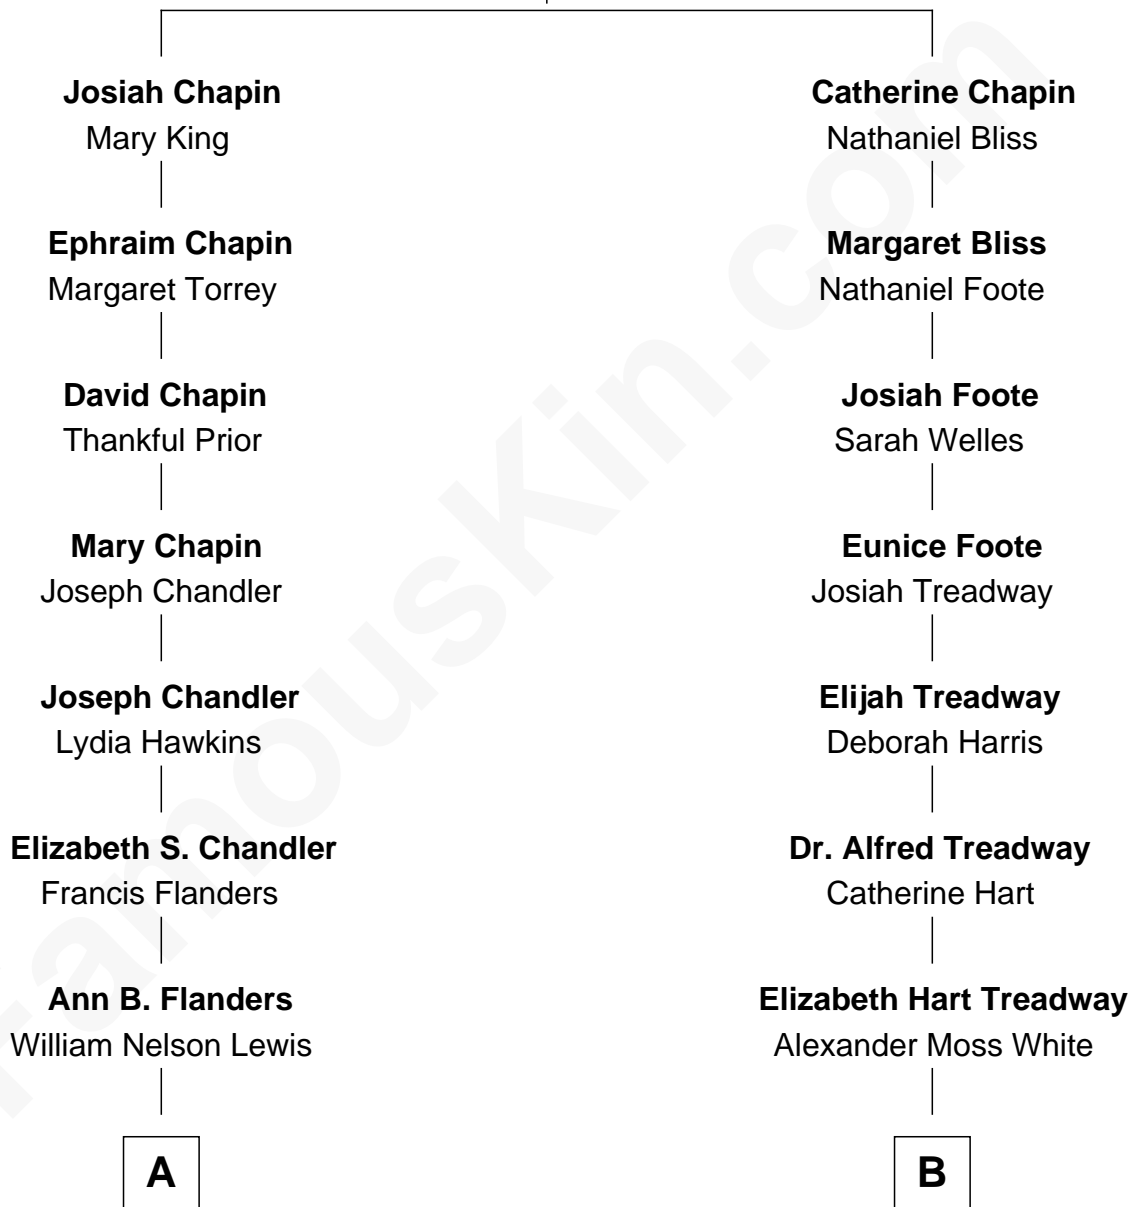

FamousKin.com Relationship Chart of

Jackson Browne
Singer and Songwriter

10th cousin of

Bill Weld

68th Governor of Massachusetts

Samuel Chapin
Cicely Penney

A

Diantha Rose Lewis
Frederick William Browne