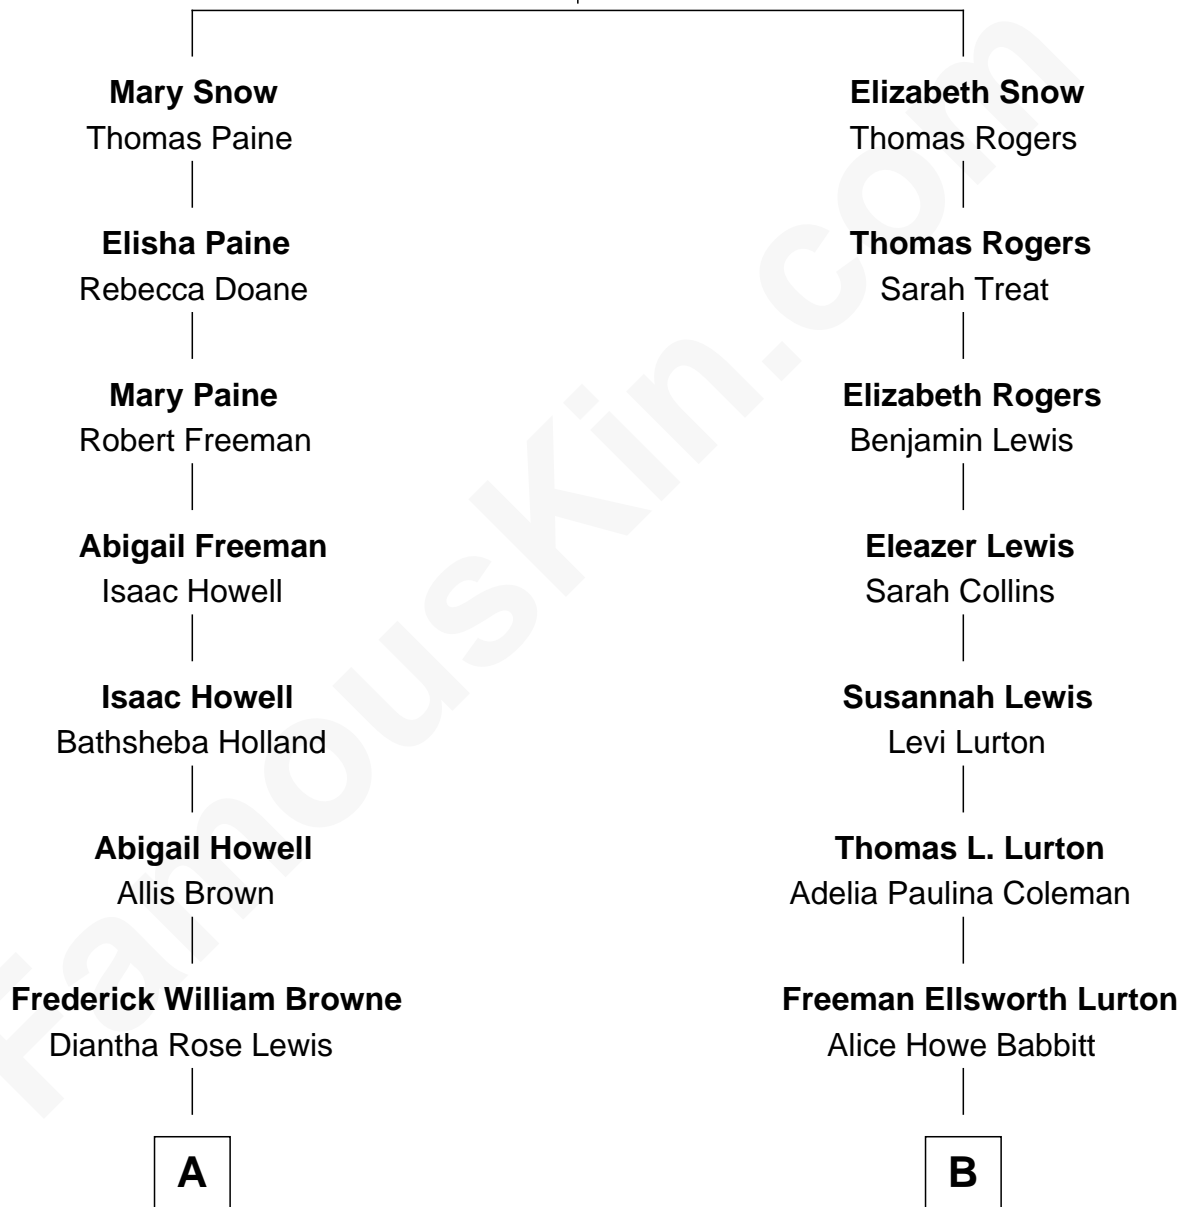

FamousKin.com Relationship Chart of

Jackson Browne

Singer and Songwriter

9th cousin of

Brewster Kahle

Founder, Internet Archive

Nicholas Snow
Constance Hopkins

A

Clyde Nelson Browne
Edith Grace Wassum

Clyde Jack Browne
Beatrice Amanda Dahl

Jackson Browne
Singer and Songwriter

B

Douglas Ellsworth Lurton
Helen Grace Leo

Margaret Mary Lurton
Robert Vinton Kahle

Brewster Kahle
Founder, Internet Archive