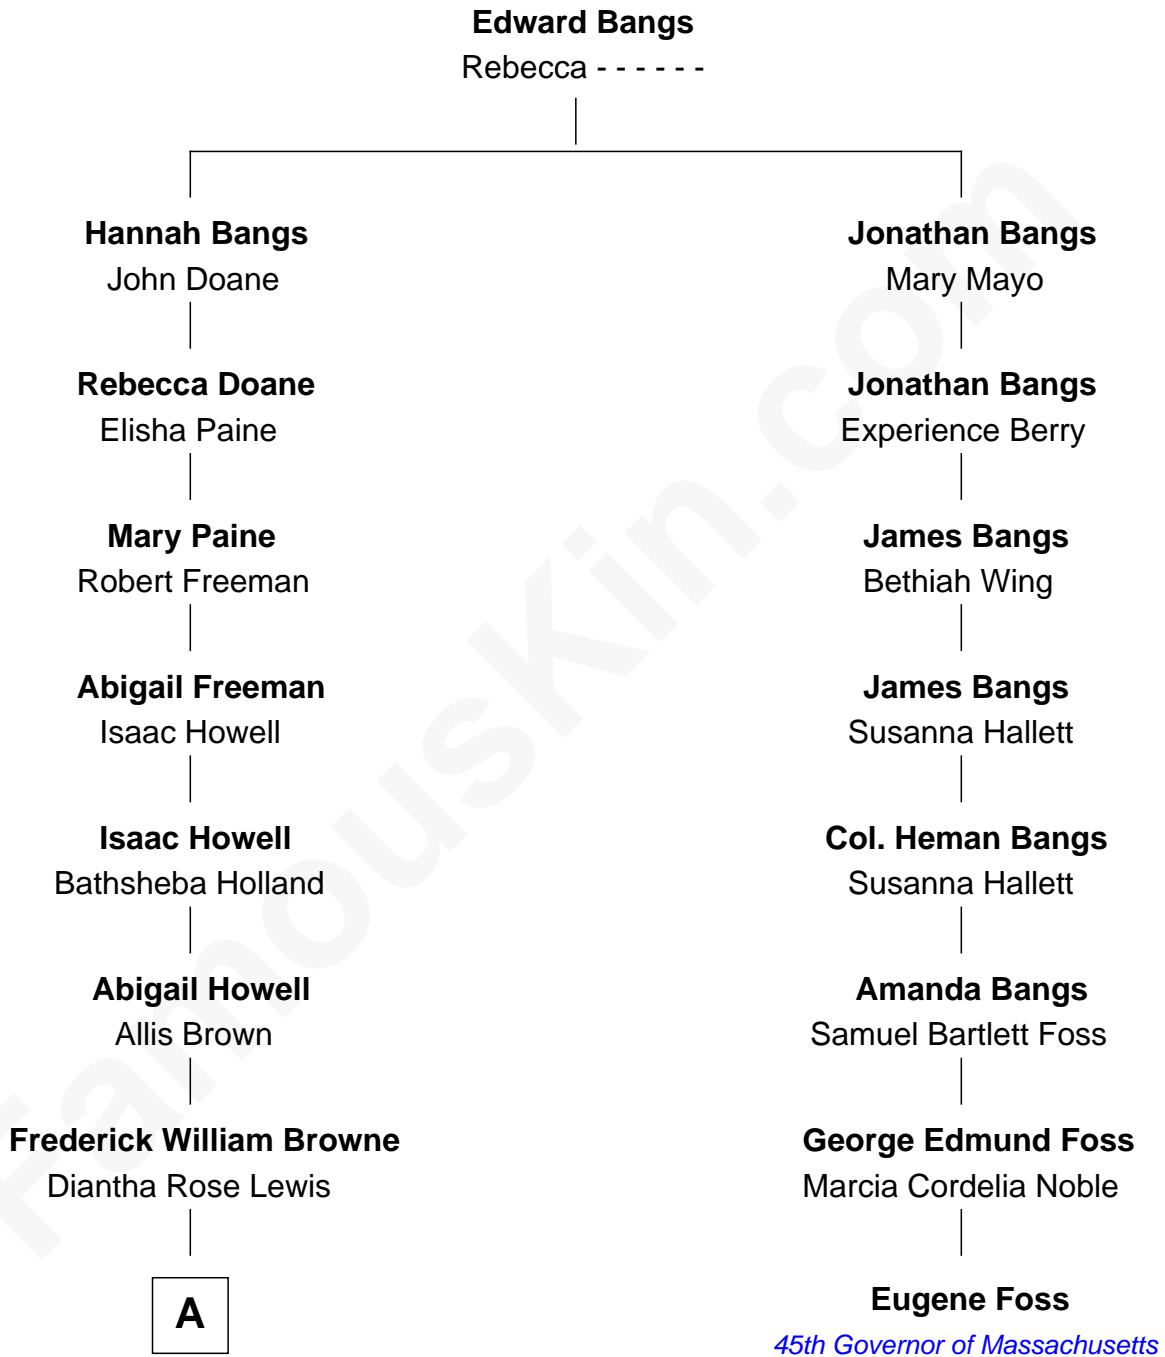

FamousKin.com Relationship Chart of

Jackson Browne

Singer and Songwriter

7th cousin 2 times removed of

Eugene Foss

45th Governor of Massachusetts

A

—
Clyde Nelson Browne
Edith Grace Wassum

—
Clyde Jack Browne
Beatrice Amanda Dahl

—
Jackson Browne
Singer and Songwriter

FamousKin.com