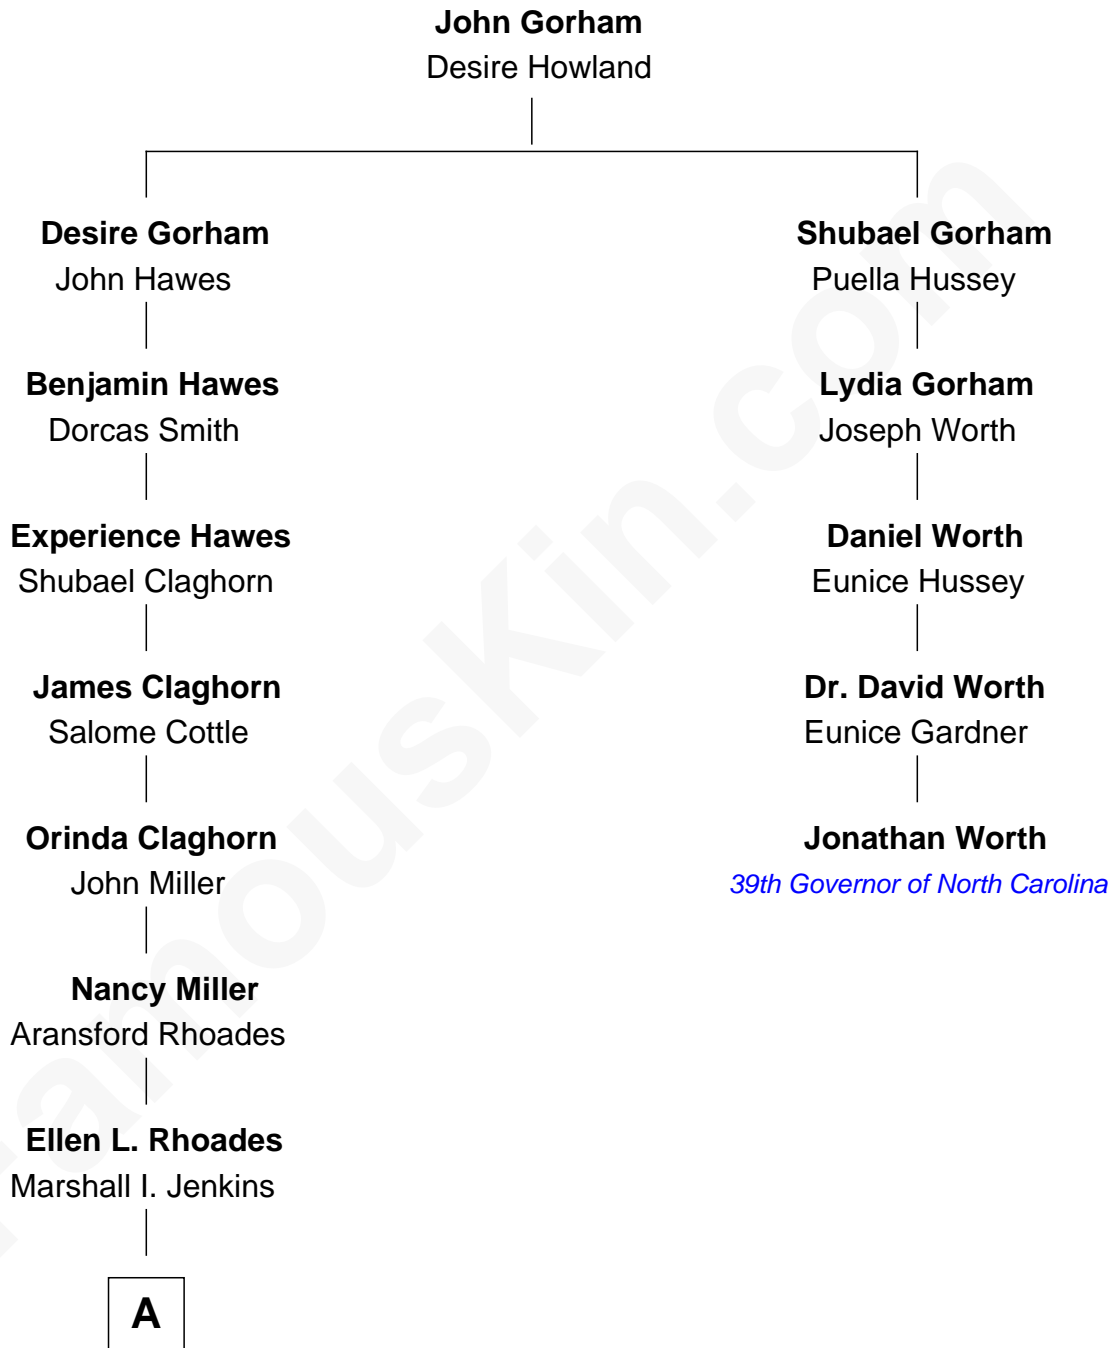

FamousKin.com Relationship Chart of

Penn Jillette

Magician

4th cousin 6 times removed of

Jonathan Worth

39th Governor of North Carolina

FamousKin.com