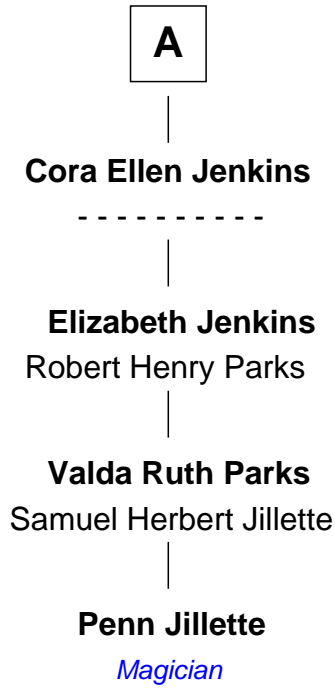

FamousKin.com Relationship Chart of

Penn Jillette

Magician

4th cousin 6 times removed of

Jonathan Worth

39th Governor of North Carolina

FamousKin.com