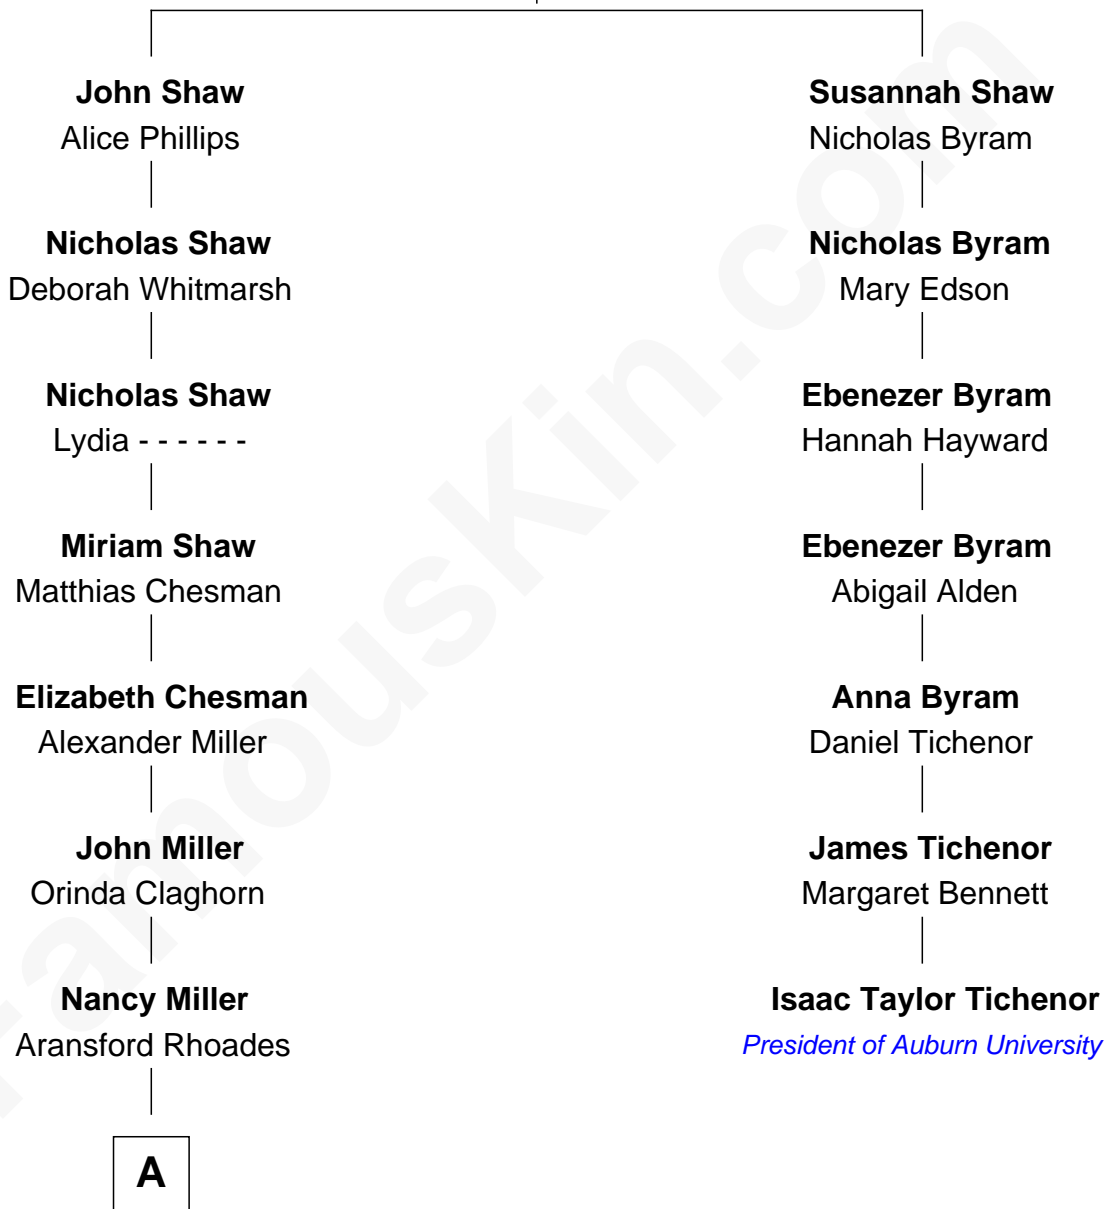

# FamousKin.com Relationship Chart of

**Penn Jillette**

*Magician*

6th cousin 5 times removed of

**Isaac Taylor Tichenor**

*President of Auburn University*

**Abraham Shaw**

Bridget Best

FamousKin.com