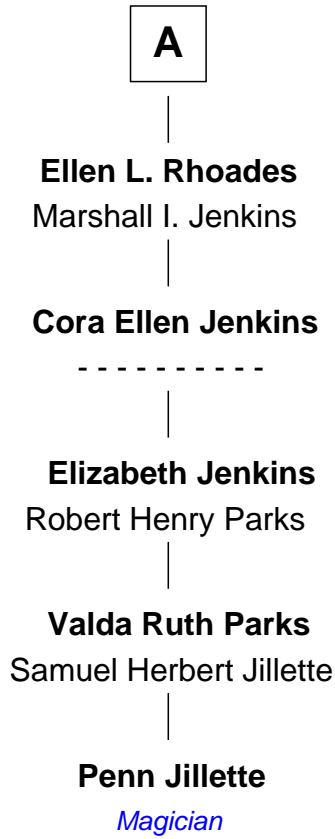

# FamousKin.com Relationship Chart of

**Penn Jillette**

*Magician*

4th cousin 7 times removed of

**Marcus Morton**

*16th and 18th Governor of Massachusetts*

**Gov. Thomas Mayhew**

*with wife*

Shubael Claghorn

**James Claghorn**

Salome Cottle

**Orinda Claghorn**

John Miller

**Nancy Miller**

Aransford Rhoades

**A**

**Martha Mayhew**

Thomas Tupper

**Eldad Tupper**

Martha Wheaton

**Martha Tupper**

Nathaniel Morton

**Nathaniel Morton**

Mary Cary

**Marcus Morton**

*Governor of Massachusetts*

FamousKin.com