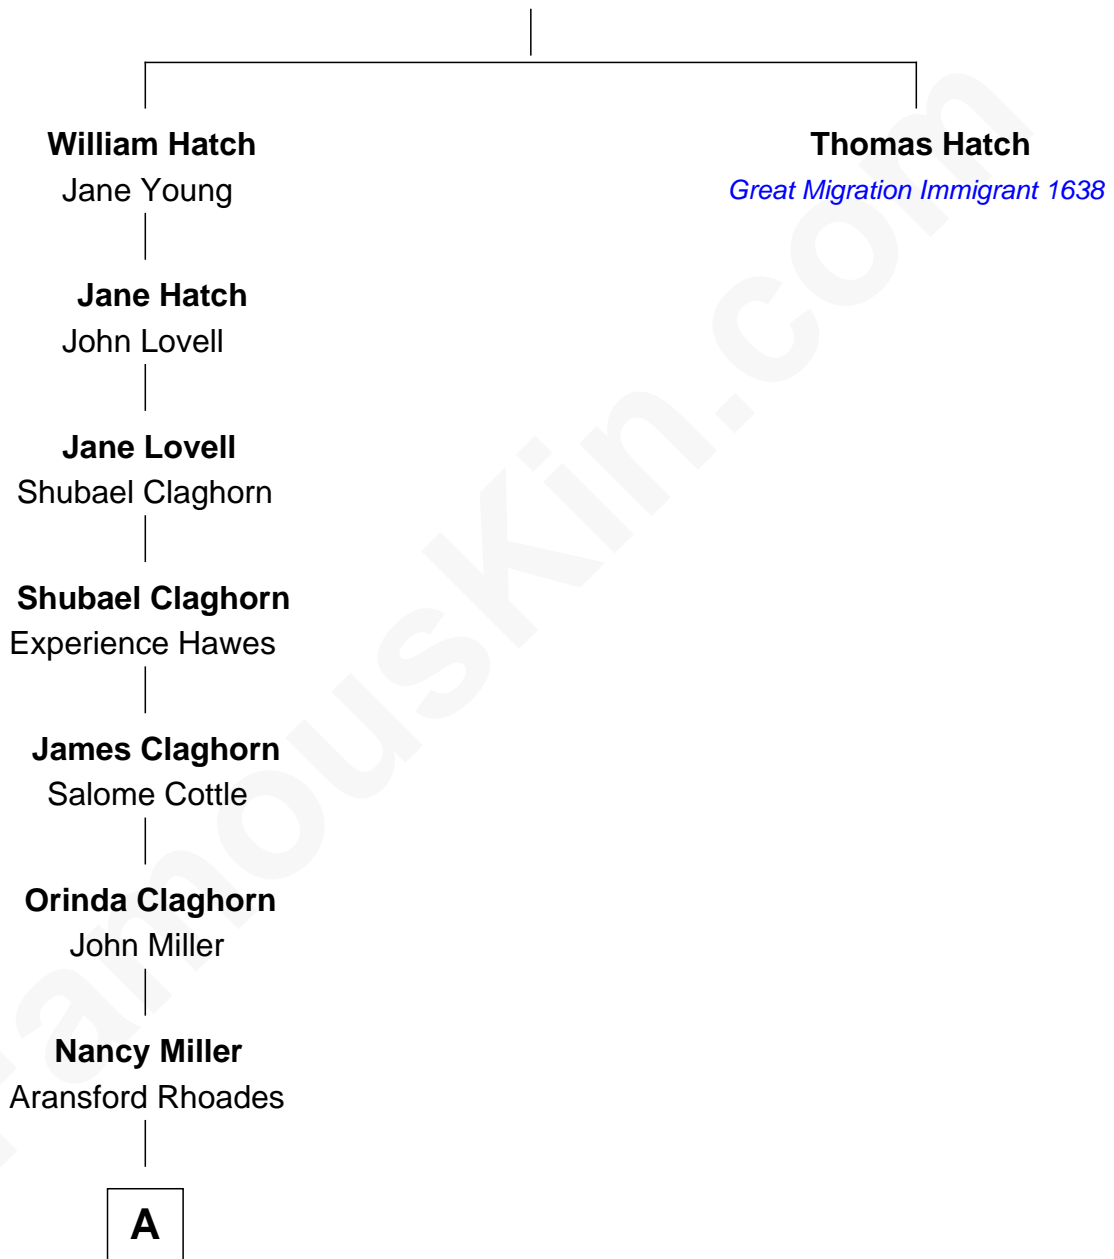

FamousKin.com Relationship Chart of

Penn Jillette

Magician

9th great-grandnephew of

Thomas Hatch

(c1596 - c1646) Great Migration Immigrant 1638

William Hatch

Anne Tilden

FamousKin.com