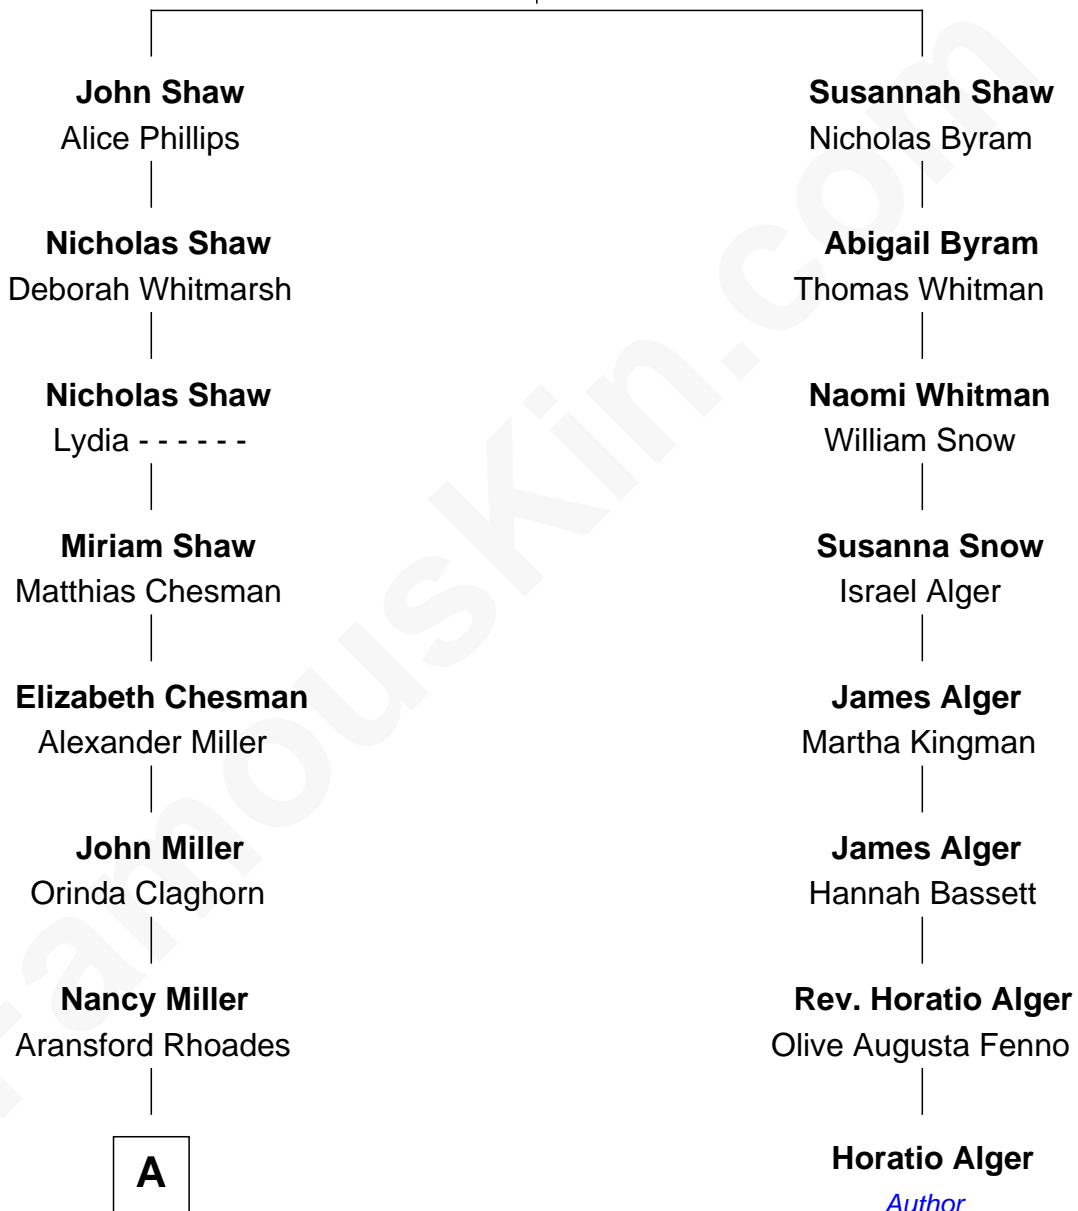

FamousKin.com Relationship Chart of

Penn Jillette

Magician

7th cousin 4 times removed of

Horatio Alger

Author

Abraham Shaw

Bridget Best

FamousKin.com