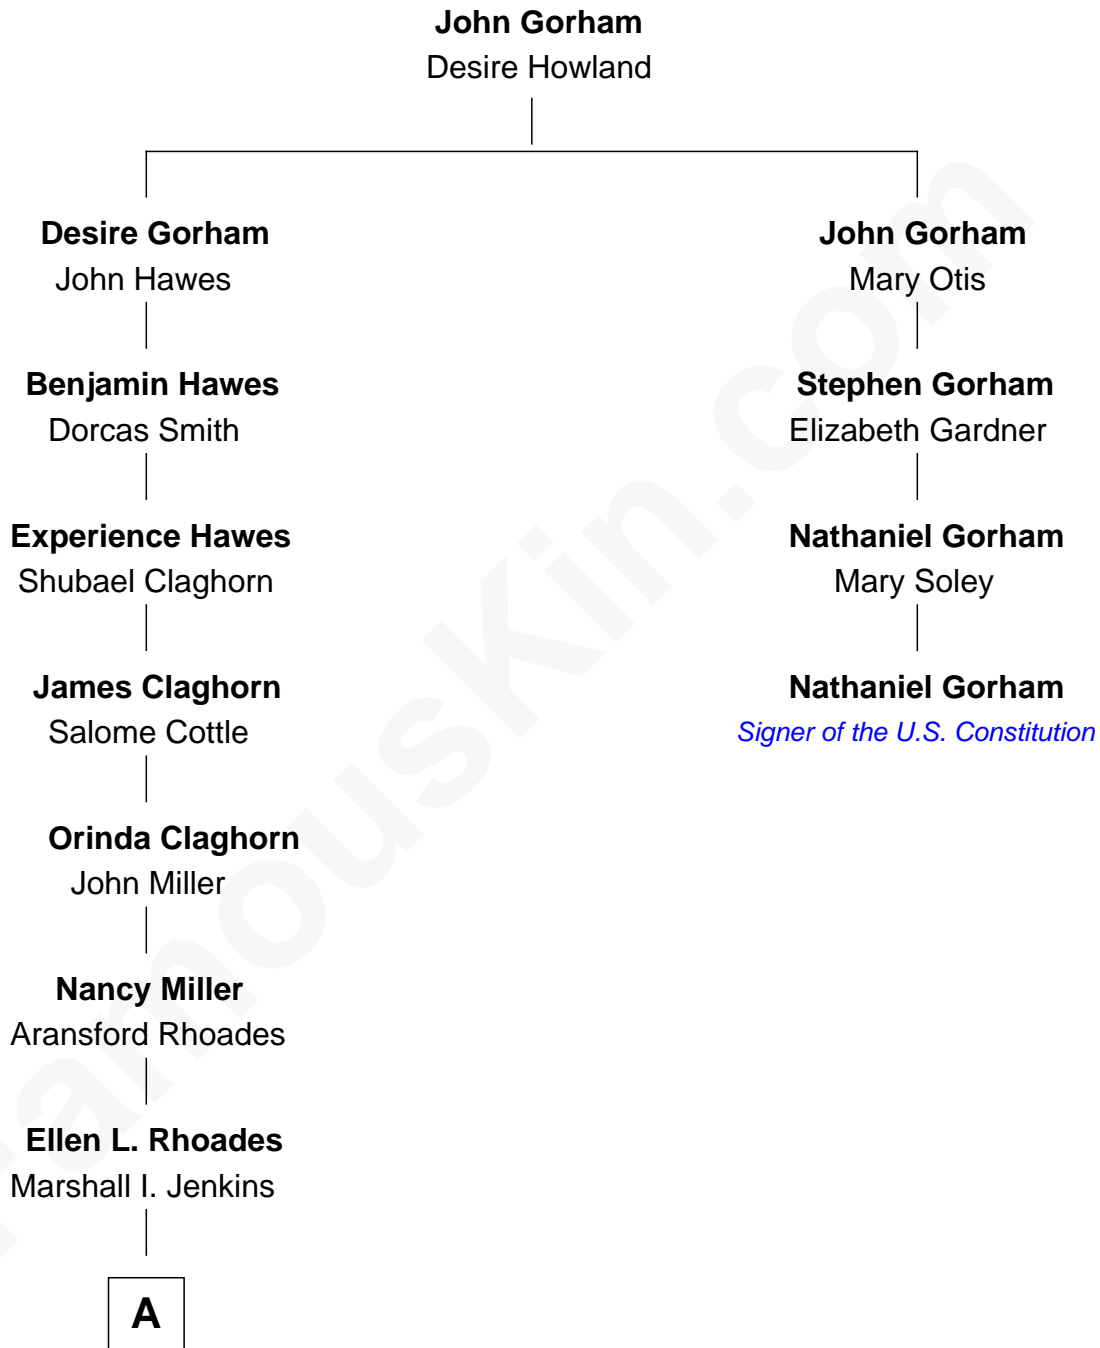

# FamousKin.com Relationship Chart of

**Penn Jillette**

*Magician*

3rd cousin 7 times removed of

**Nathaniel Gorham**

*Signer of the U.S. Constitution*

FamousKin.com