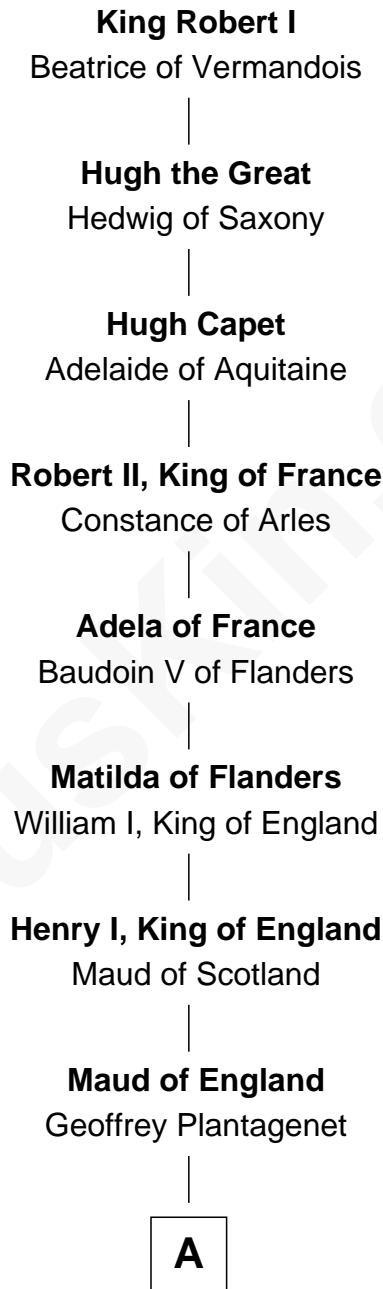

# FamousKin.com Relationship Chart of

**Penn Jillette**

*Magician*

31st Great-grandson of

**King Robert I**

*King of France*

**A**

**Henry II, King of England**

Eleanor of Aquitaine

**John, King of England**

Isabelle of Angoulême

**Richard Plantagenet**

**Sir Richard of Cornwall**

Joan - - - - -

**Joan of Cornwall**

Sir John Howard