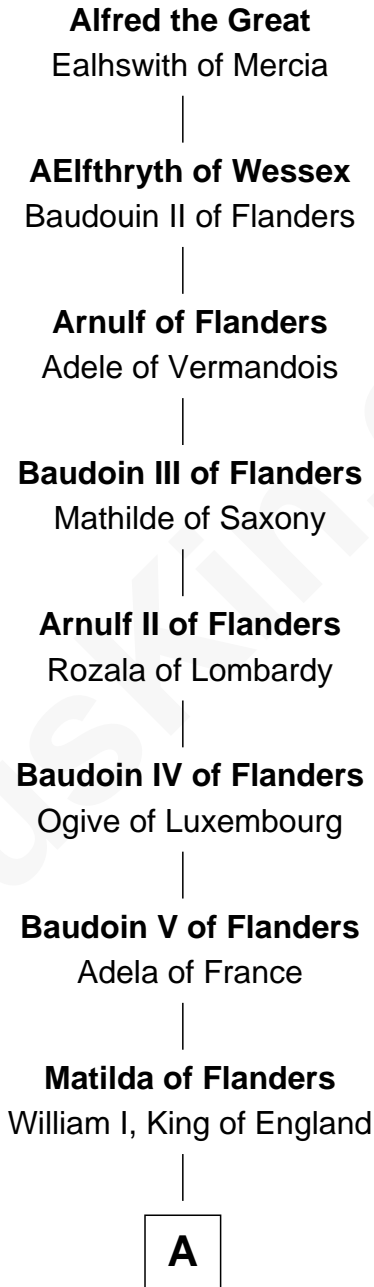

FamousKin.com Relationship Chart of

Penn Jillette

Magician

33rd Great-grandson of

Alfred the Great

King of the Anglo-Saxons

A

Henry I, King of England

Maud of Scotland

Maud of England

Geoffrey Plantagenet

Henry II, King of England

Eleanor of Aquitaine

John, King of England

Isabelle of Angoulême

Richard Plantagenet

Sir Richard of Cornwall

Joan -----

Joan of Cornwall

Sir John Howard

Sir John Howard

Alice de Bois

Joan Howard

Sir Peter de Brewes