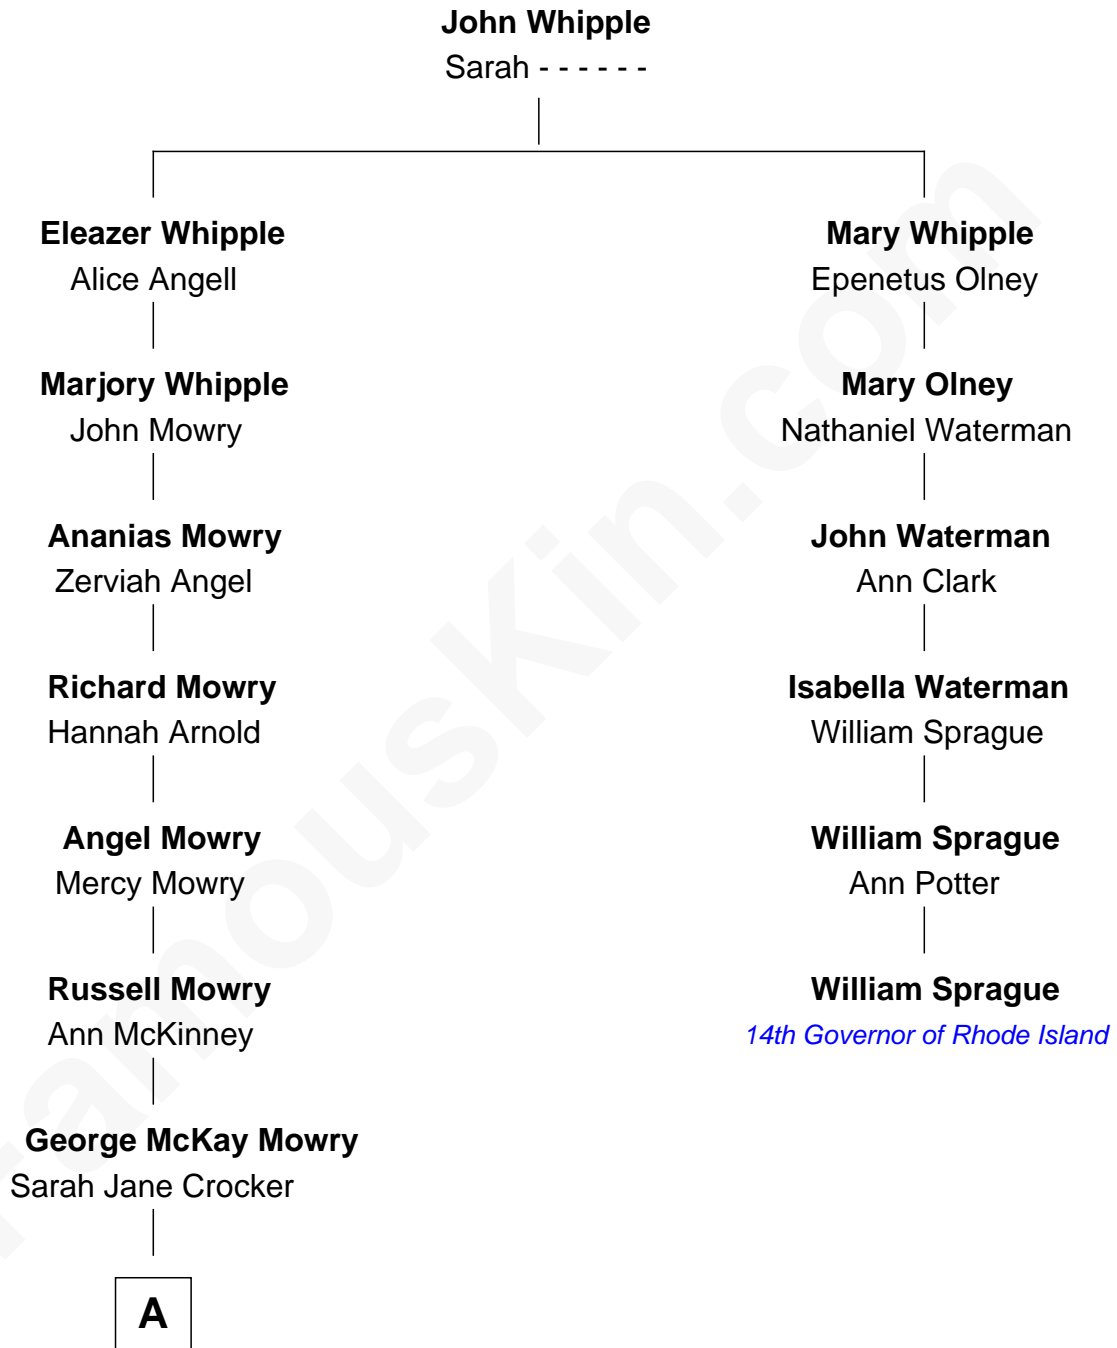

**FamousKin.com**  
**Relationship Chart of**  
**Tamera Mowry**  
*TV Actress*

5th cousin 5 times removed of  
**William Sprague**  
*14th Governor of Rhode Island*

**A**

George Rodney Mowry

Isabella May Ferguson

Mahlon Henry Mowry

Bernice I. O'Halloran

Timothy John Mowry

Darlene Renee Flowers

**Tamera Mowry**

*TV Actress*

FamousKin.com