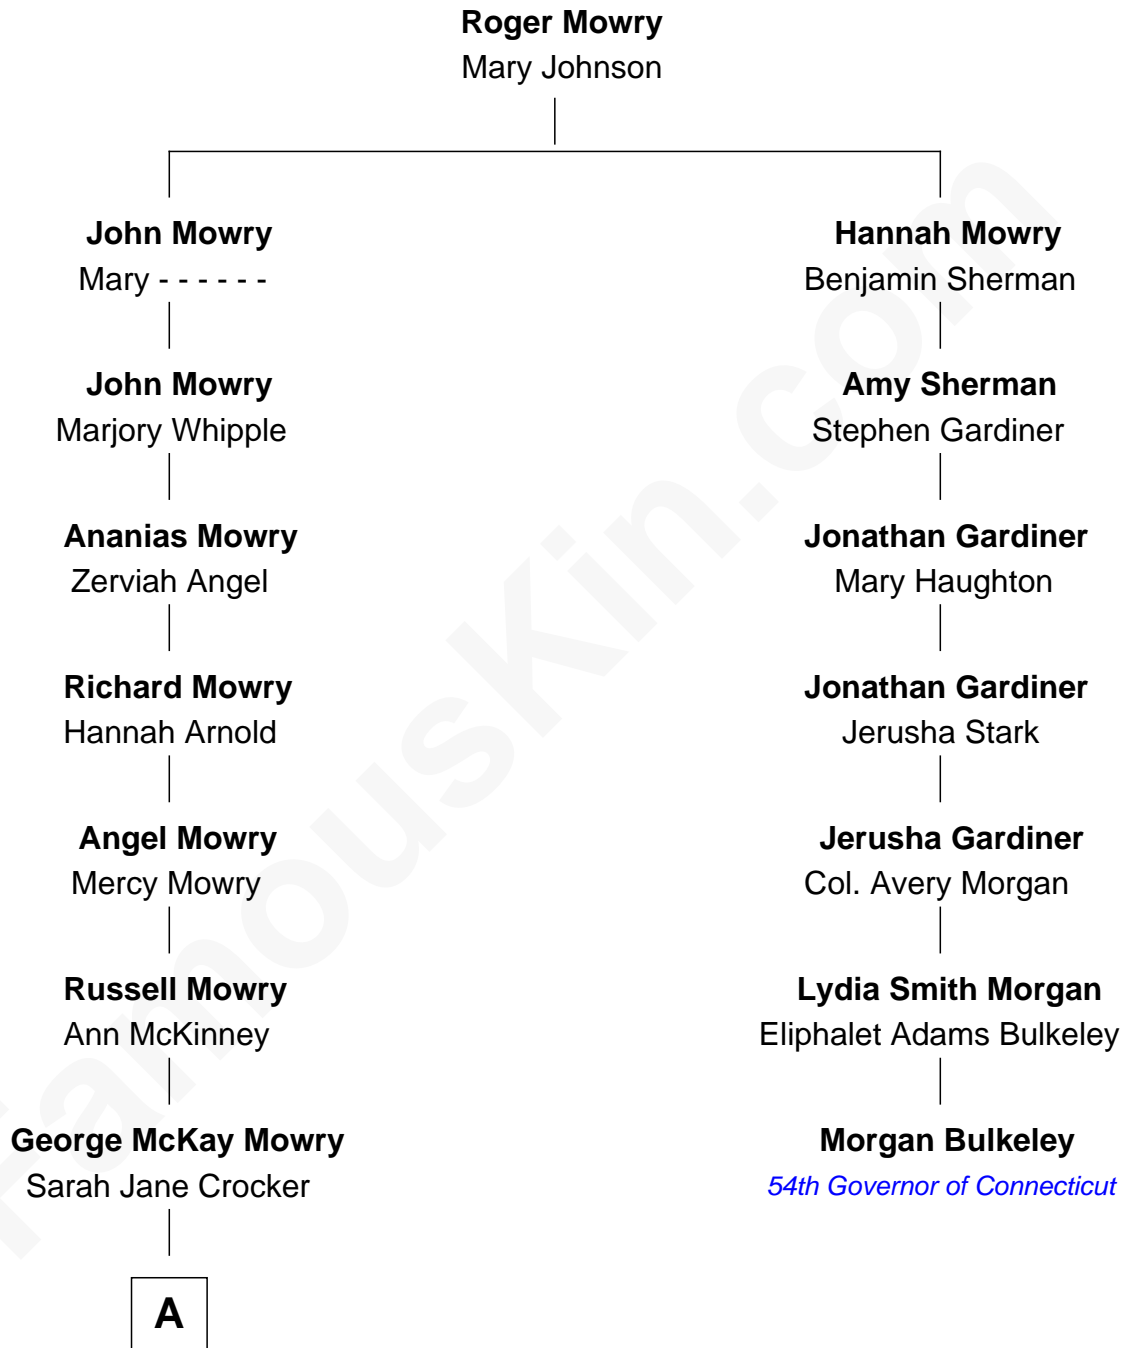

**FamousKin.com**  
**Relationship Chart of**  
**Tamera Mowry**  
*TV Actress*

**6th cousin 4 times removed of**  
**Morgan Bulkeley**  
*54th Governor of Connecticut*

**A**

George Rodney Mowry

Isabella May Ferguson

Mahlon Henry Mowry

Bernice I. O'Halloran

Timothy John Mowry

Darlene Renee Flowers

**Tamera Mowry**

*TV Actress*

FamousKin.com