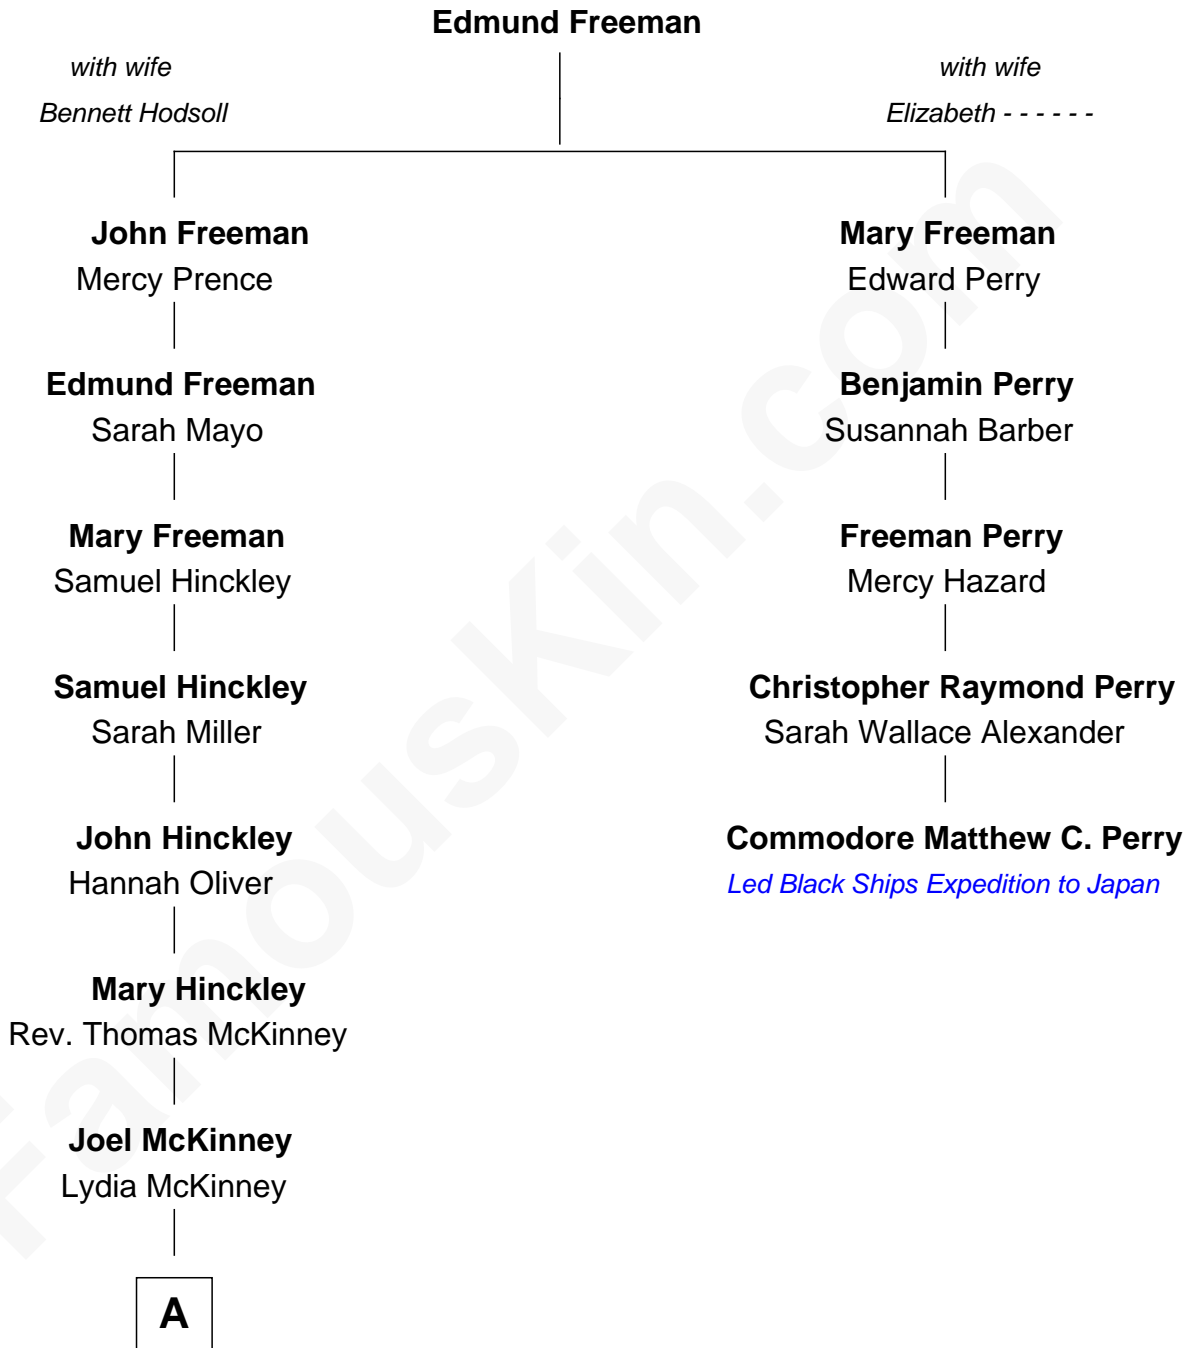

FamousKin.com
Relationship Chart of
Tamera Mowry
TV Actress

4th cousin 8 times removed of

Commodore Matthew C. Perry
Led Black Ships Expedition to Japan

A

Ann McKinney

Russell Mowry

George McKay Mowry

Sarah Jane Crocker

George Rodney Mowry

Isabella May Ferguson

Mahlon Henry Mowry

Bernice I. O'Halloran

Timothy John Mowry

Darlene Renee Flowers

Tamera Mowry

TV Actress