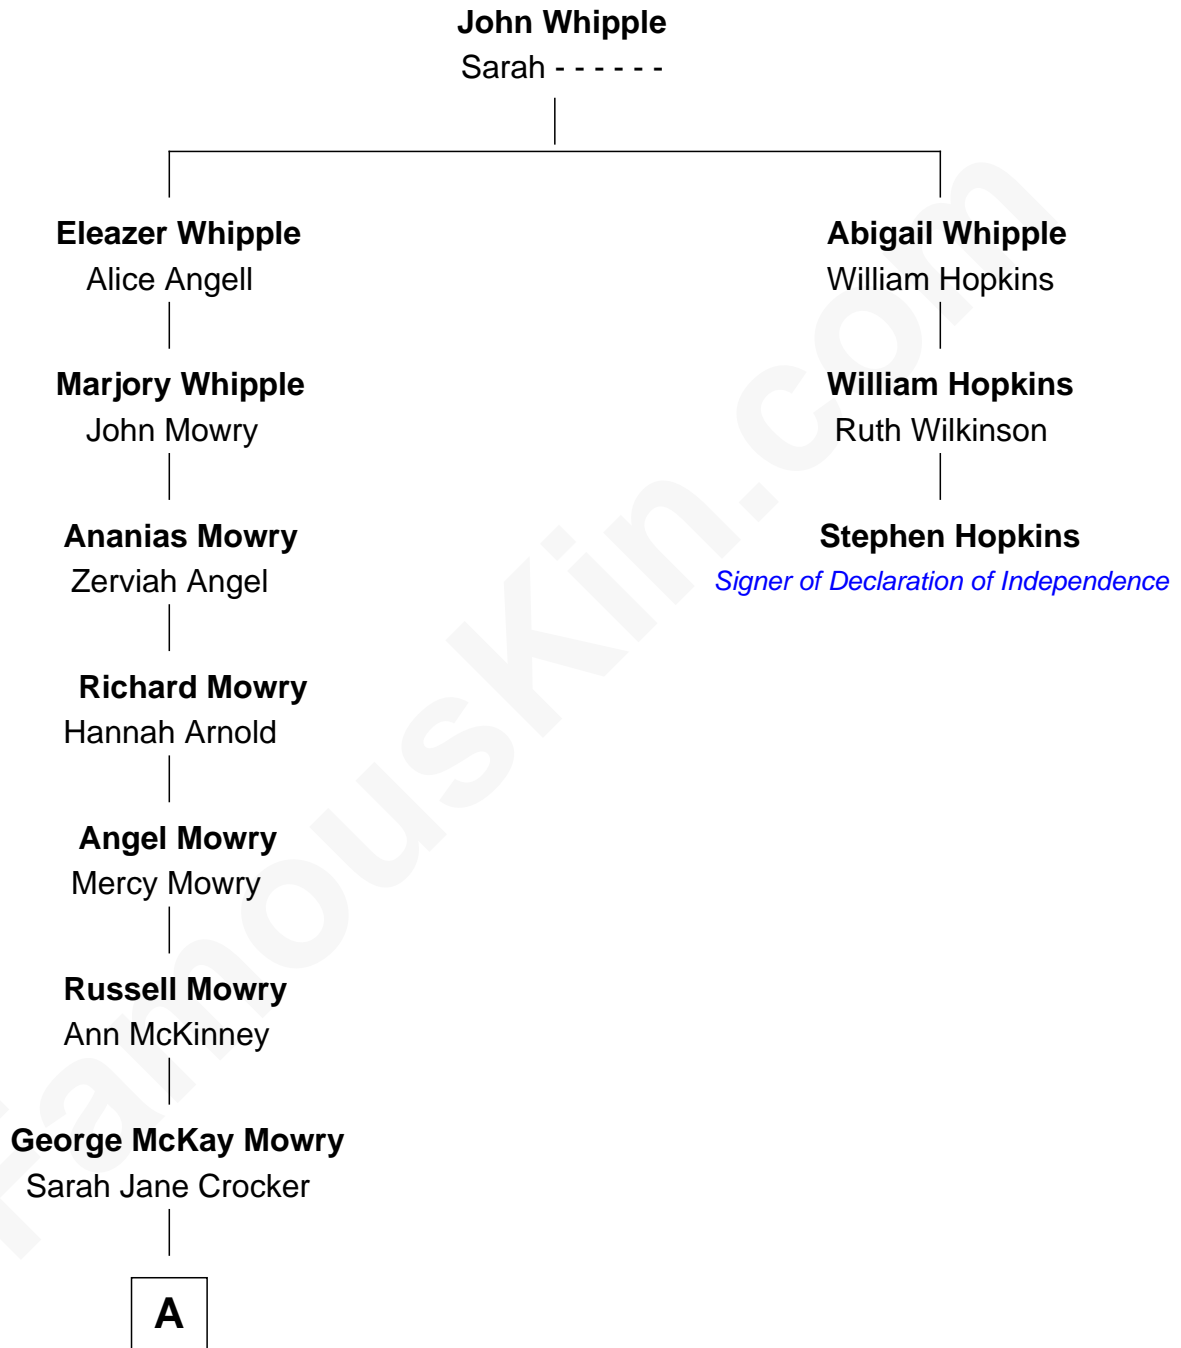

**FamousKin.com**  
**Relationship Chart of**  
**Tamera Mowry**  
*TV Actress*

**2nd cousin 8 times removed of**  
**Stephen Hopkins**  
*Signer of the Declaration of Independence*

**A**

George Rodney Mowry

Isabella May Ferguson

Mahlon Henry Mowry

Bernice I. O'Halloran

Timothy John Mowry

Darlene Renee Flowers

**Tamera Mowry**

*TV Actress*

FamousKin.com