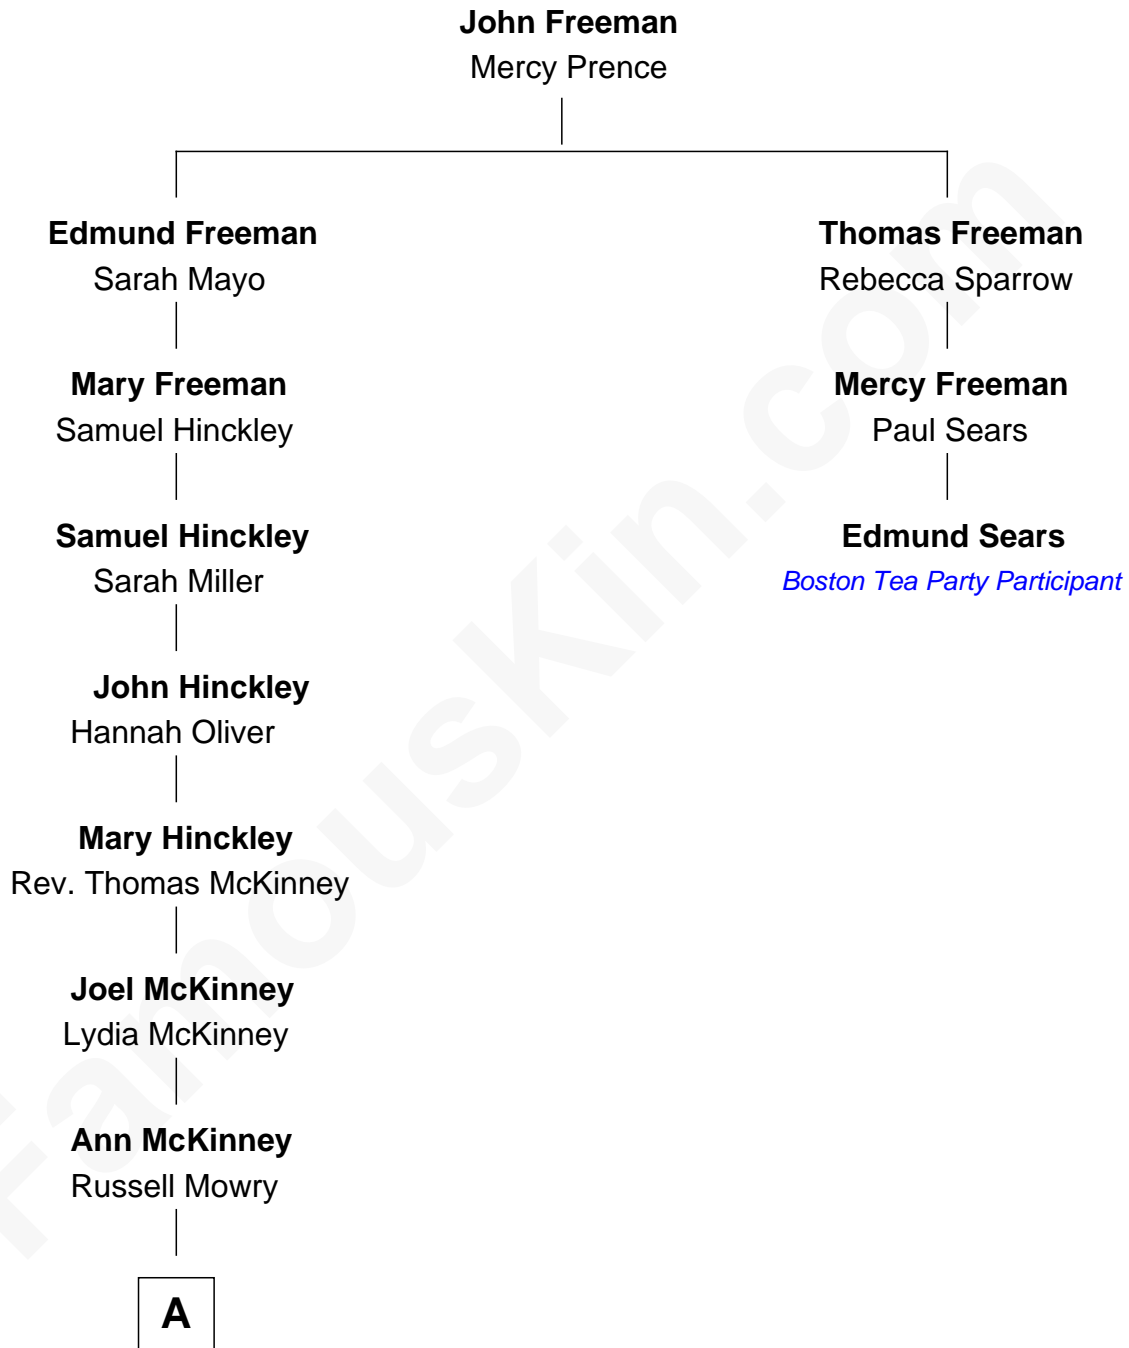

**FamousKin.com**  
**Relationship Chart of**  
**Tamera Mowry**  
*TV Actress*

**2nd cousin 9 times removed of**  
**Edmund Sears**  
*Boston Tea Party Participant*

**A**

George McKay Mowry

Sarah Jane Crocker

George Rodney Mowry

Isabella May Ferguson

Mahlon Henry Mowry

Bernice I. O'Halloran

Timothy John Mowry

Darlene Renee Flowers

**Tamera Mowry**

*TV Actress*