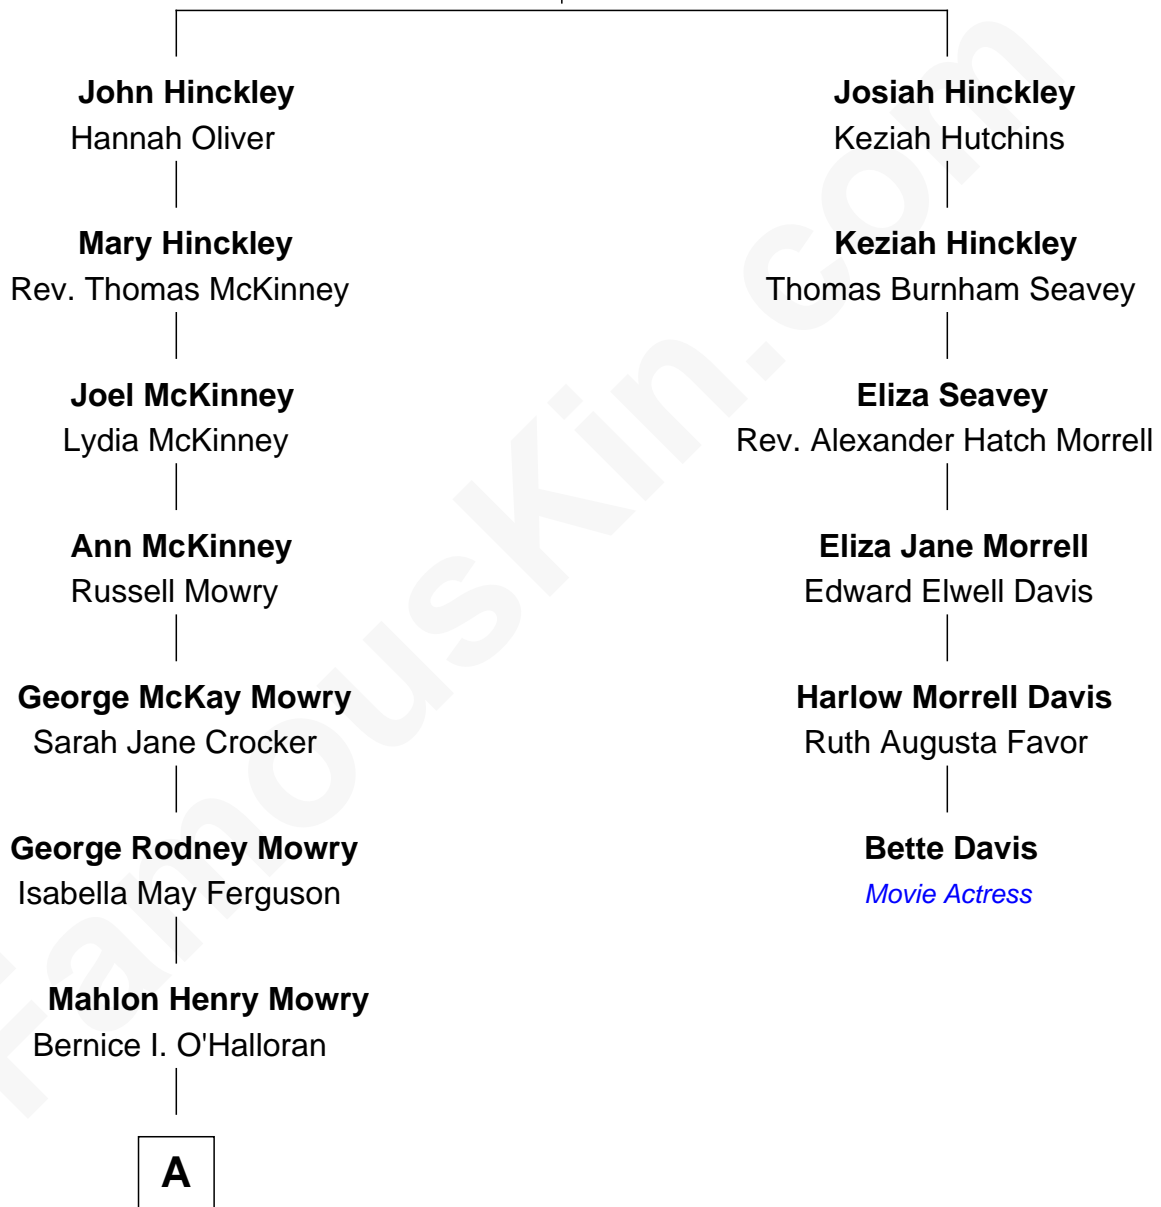

**FamousKin.com**  
**Relationship Chart of**  
**Tamera Mowry**  
*TV Actress*

5th cousin 3 times removed of  
**Bette Davis**  
*Movie Actress*

**Samuel Hinckley**  
 Sarah Miller

A

Timothy John Mowry  
Darlene Renee Flowers

Tamera Mowry  
*TV Actress*

FamousKin.com