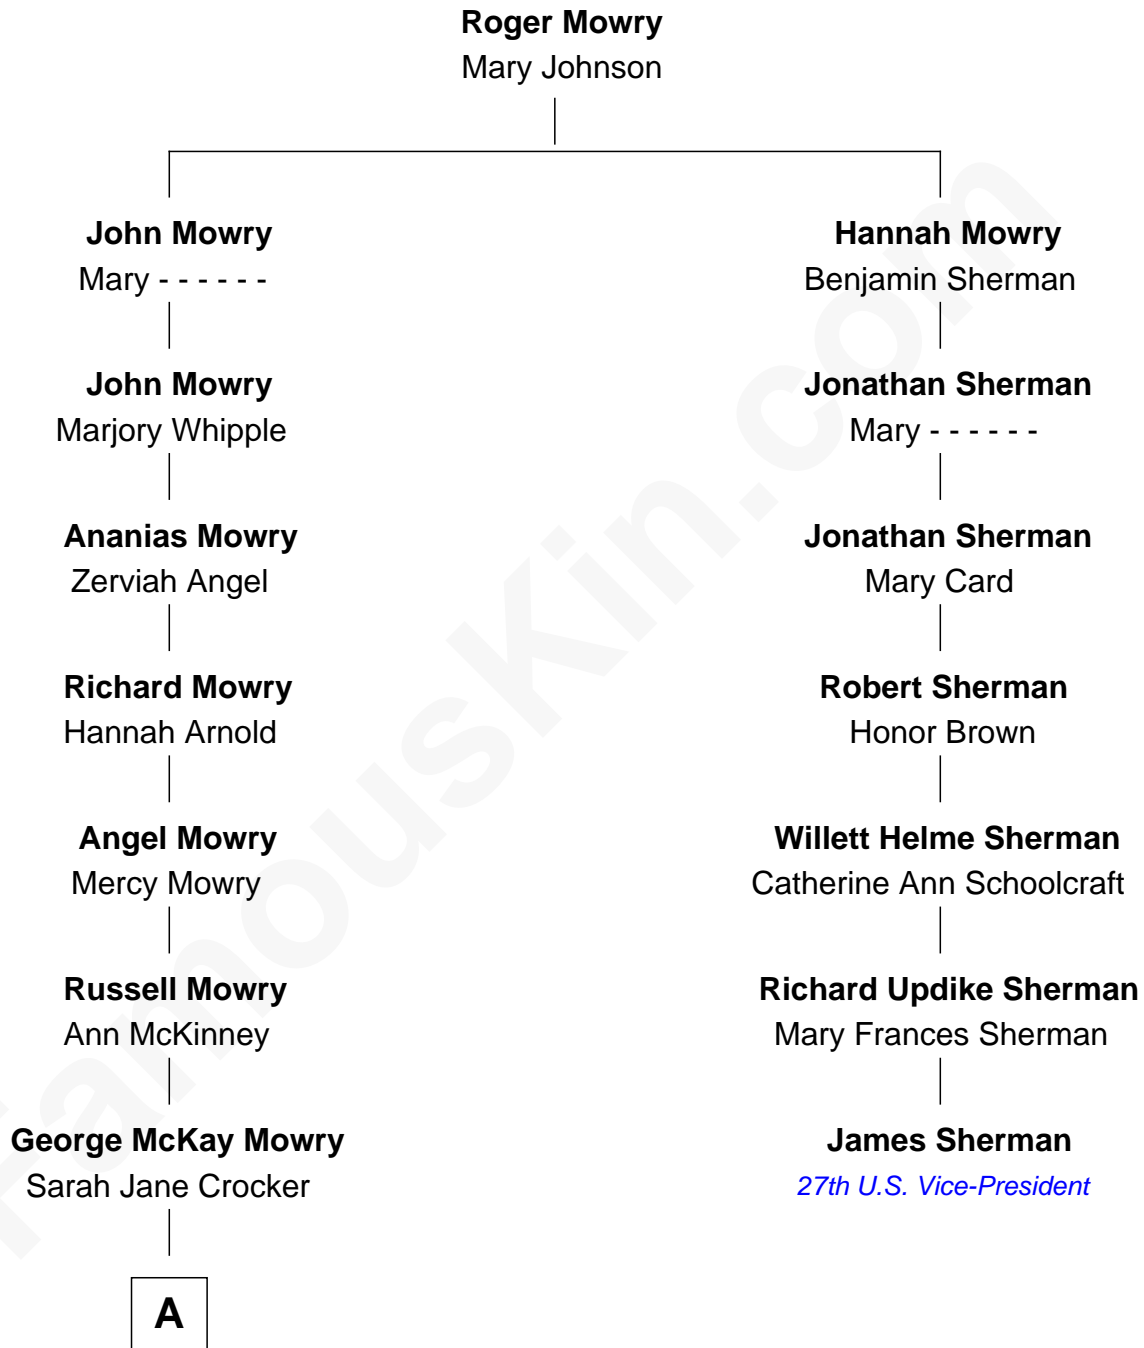

**FamousKin.com**  
**Relationship Chart of**  
**Tamera Mowry**  
*TV Actress*

6th cousin 4 times removed of

**James Sherman**  
*27th U.S. Vice-President*

**A**

George Rodney Mowry

Isabella May Ferguson

Mahlon Henry Mowry

Bernice I. O'Halloran

Timothy John Mowry

Darlene Renee Flowers

**Tamera Mowry**

*TV Actress*

FamousKin.com