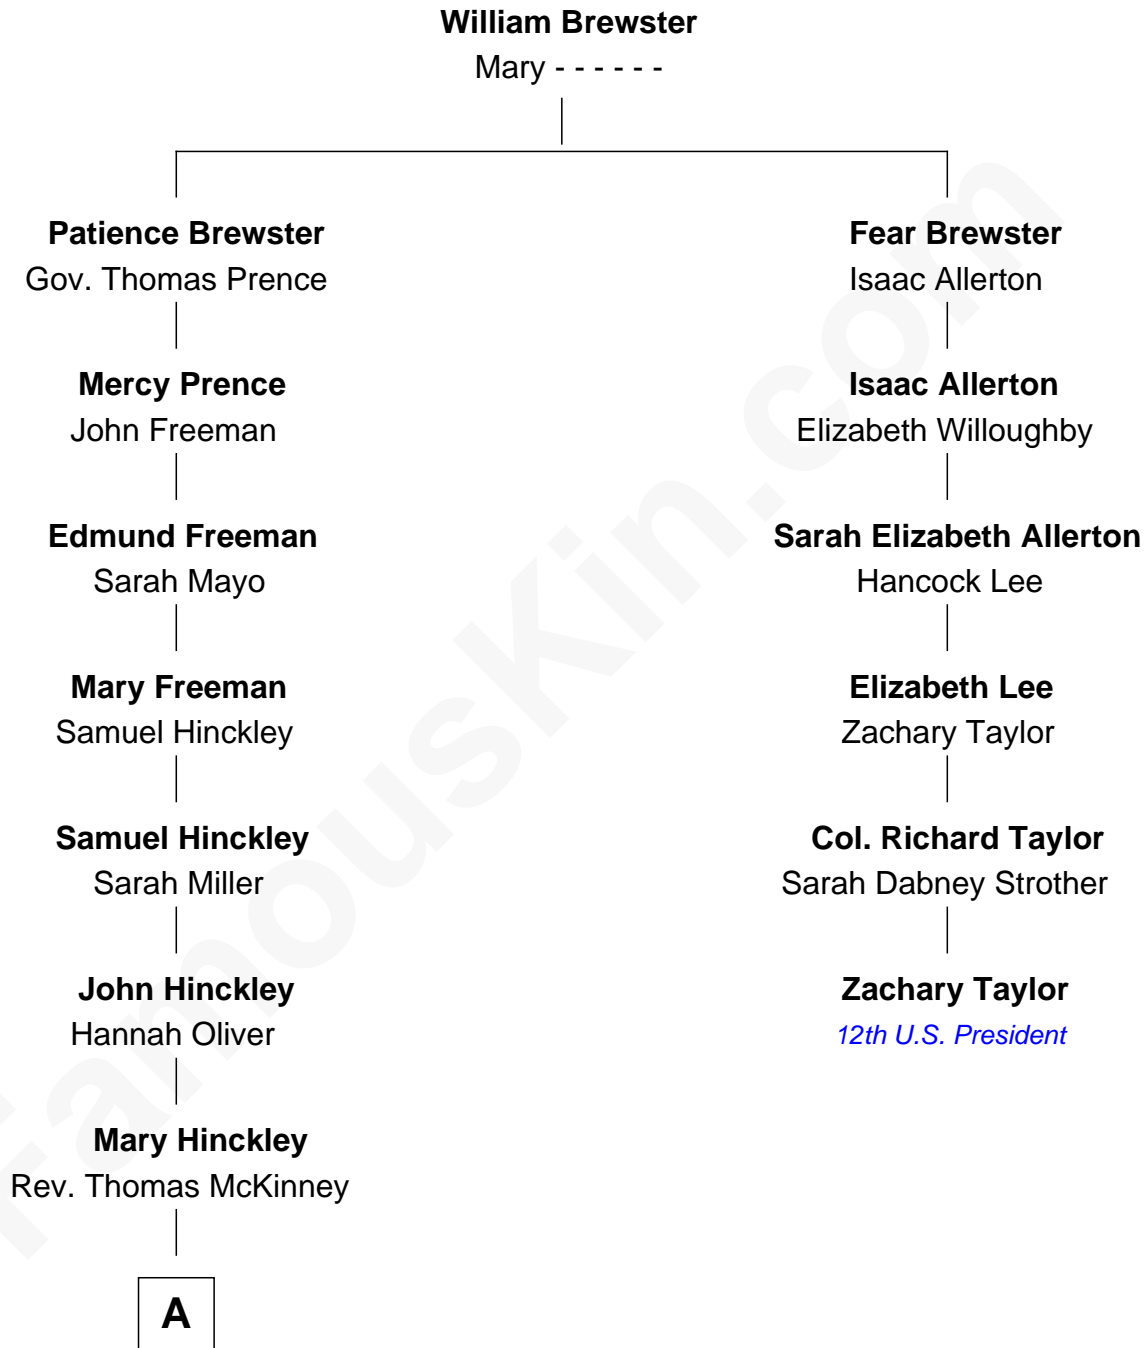

**FamousKin.com**  
**Relationship Chart of**  
**Tamera Mowry**  
*TV Actress*

5th cousin 8 times removed of  
**Zachary Taylor**  
*12th U.S. President*

**A**

**Joel McKinney**  
Lydia McKinney

**Ann McKinney**  
Russell Mowry

**George McKay Mowry**  
Sarah Jane Crocker

**George Rodney Mowry**  
Isabella May Ferguson

**Mahlon Henry Mowry**  
Bernice I. O'Halloran

**Timothy John Mowry**  
Darlene Renee Flowers

**Tamera Mowry**  
*TV Actress*