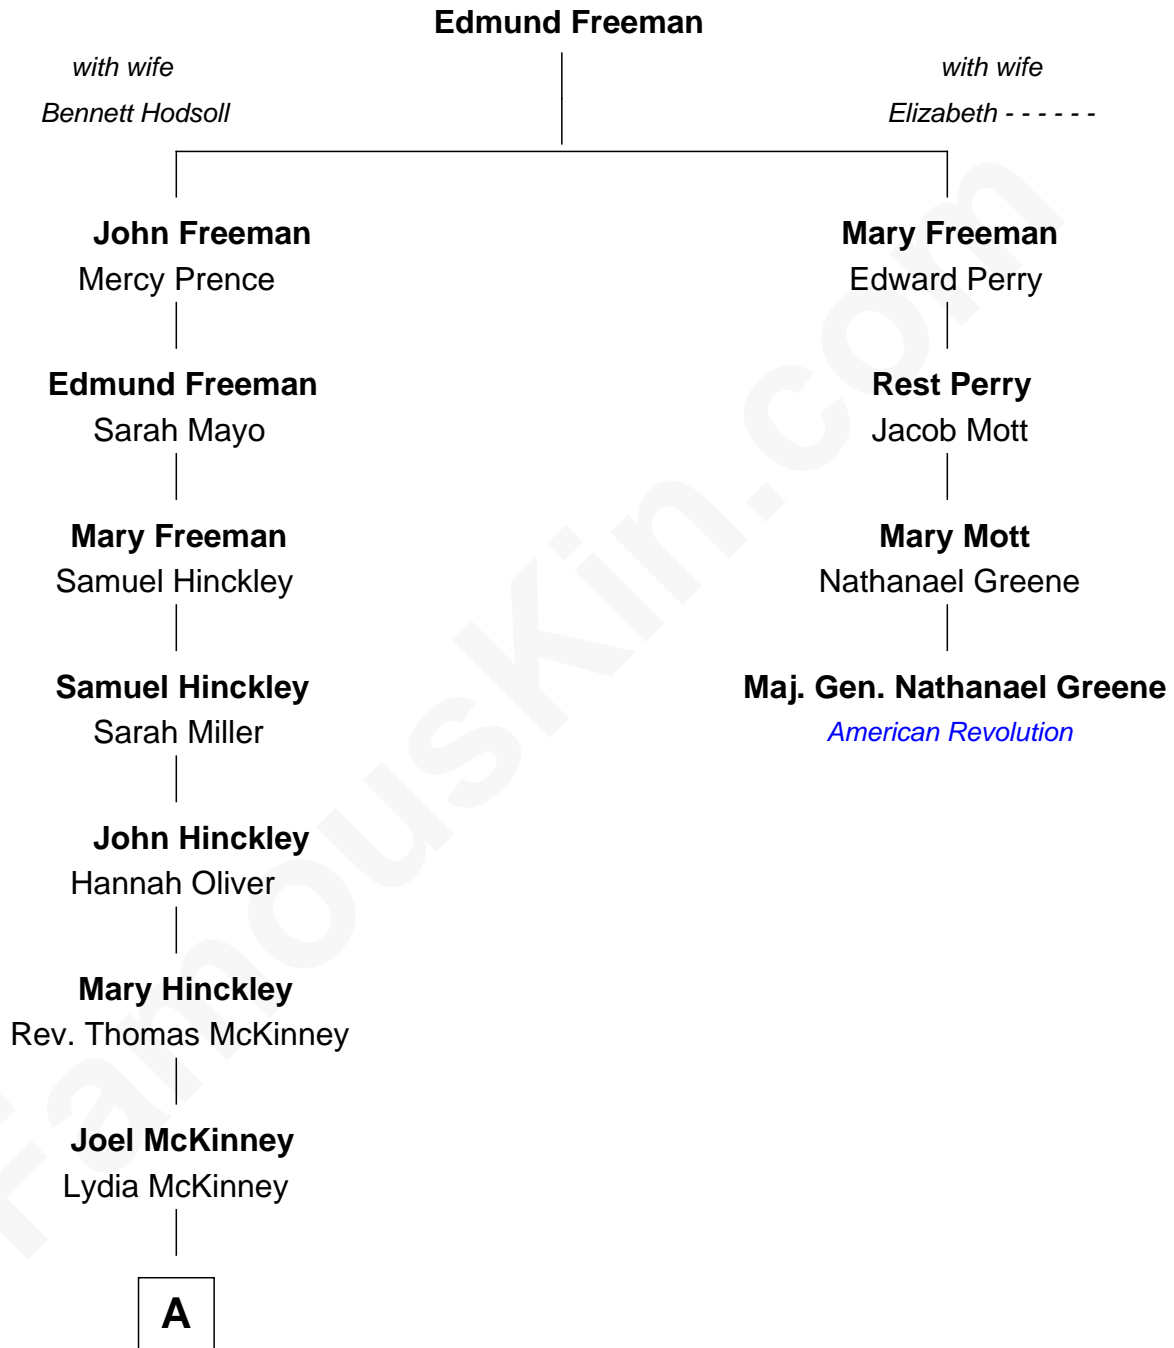

FamousKin.com
Relationship Chart of
Tamera Mowry
TV Actress

3rd cousin 9 times removed of
Maj. Gen. Nathanael Greene
American Revolution

A

Ann McKinney

Russell Mowry

George McKay Mowry

Sarah Jane Crocker

George Rodney Mowry

Isabella May Ferguson

Mahlon Henry Mowry

Bernice I. O'Halloran

Timothy John Mowry

Darlene Renee Flowers

Tamera Mowry

TV Actress