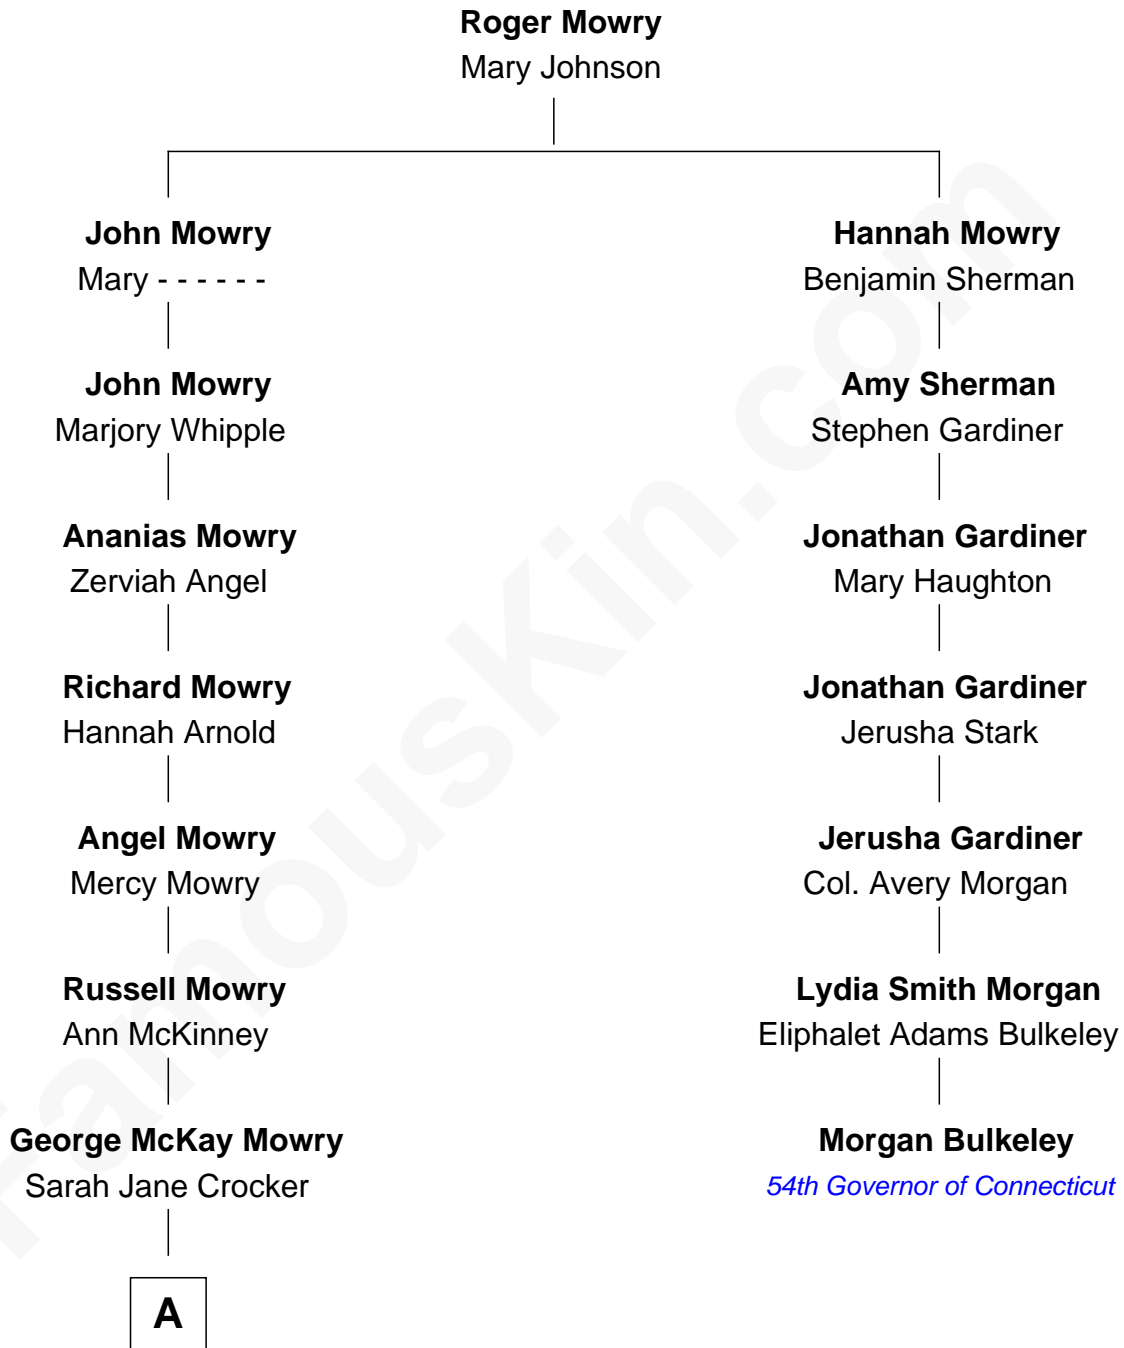

# FamousKin.com Relationship Chart of

**Tia Mowry**  
TV Actress

6th cousin 4 times removed of

**Morgan Bulkeley**  
54th Governor of Connecticut

**A**

George Rodney Mowry

Isabella May Ferguson

Mahlon Henry Mowry

Bernice I. O'Halloran

Timothy John Mowry

Darlene Renee Flowers

**Tia Mowry**

*TV Actress*

FamousKin.com