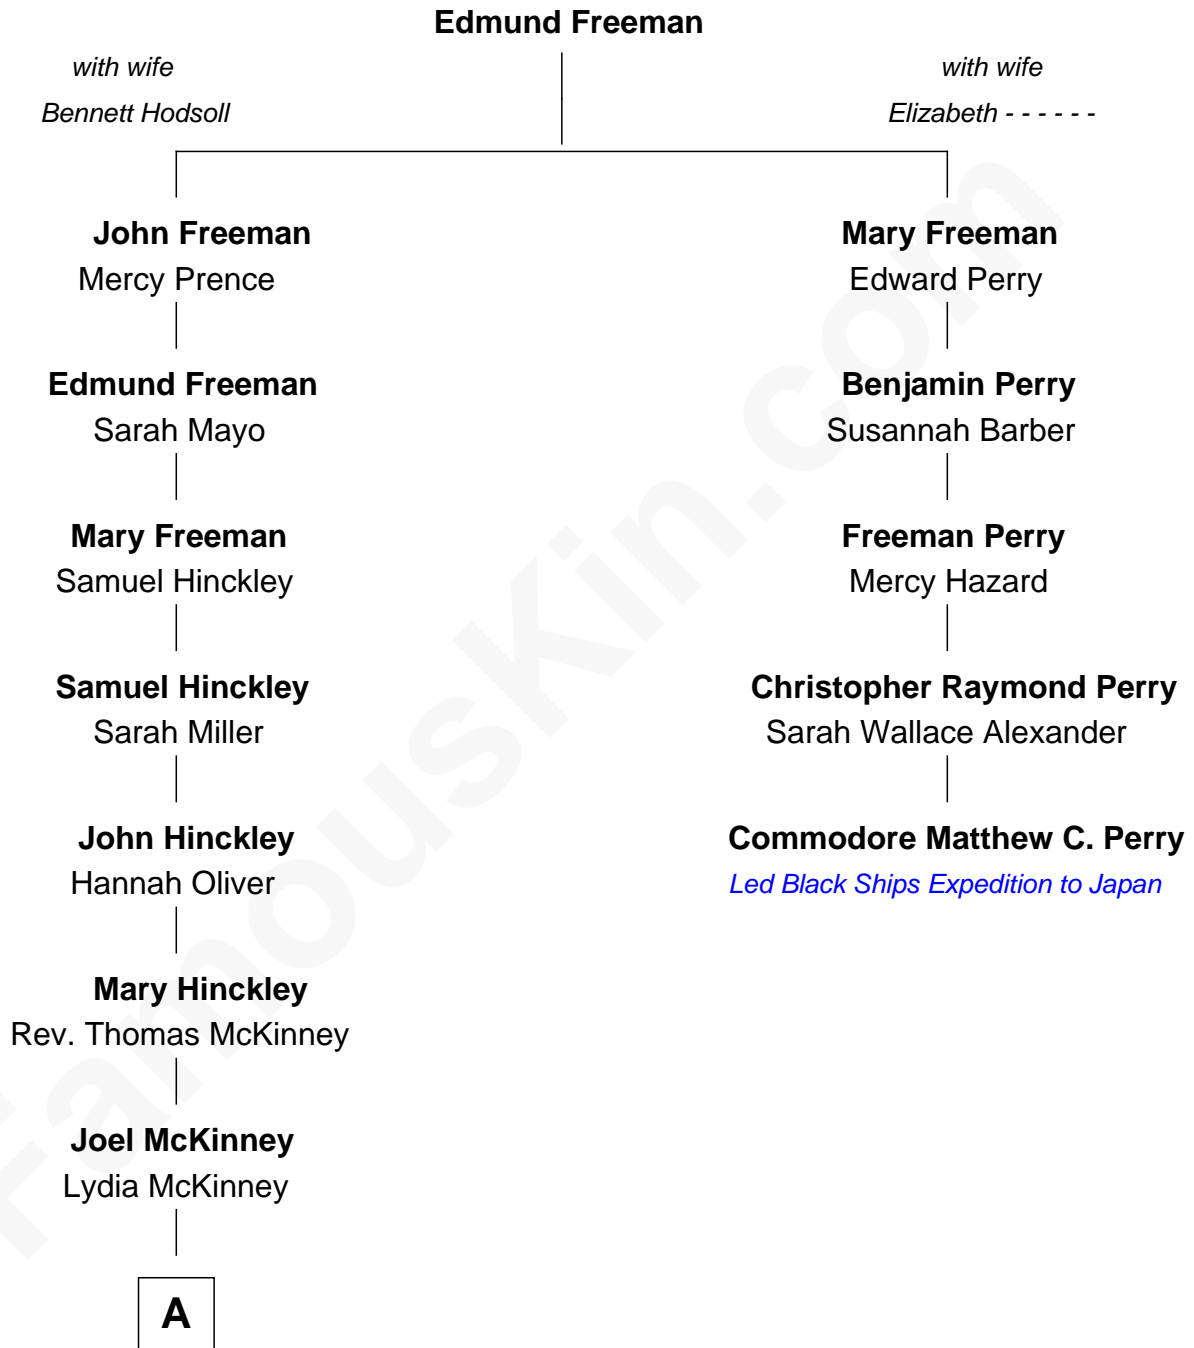

**FamousKin.com**  
**Relationship Chart of**  
**Tia Mowry**  
*TV Actress*

4th cousin 8 times removed of

**Commodore Matthew C. Perry**  
*Led Black Ships Expedition to Japan*

**A**

**Ann McKinney**

Russell Mowry

**George McKay Mowry**

Sarah Jane Crocker

**George Rodney Mowry**

Isabella May Ferguson

**Mahlon Henry Mowry**

Bernice I. O'Halloran

**Timothy John Mowry**

Darlene Renee Flowers