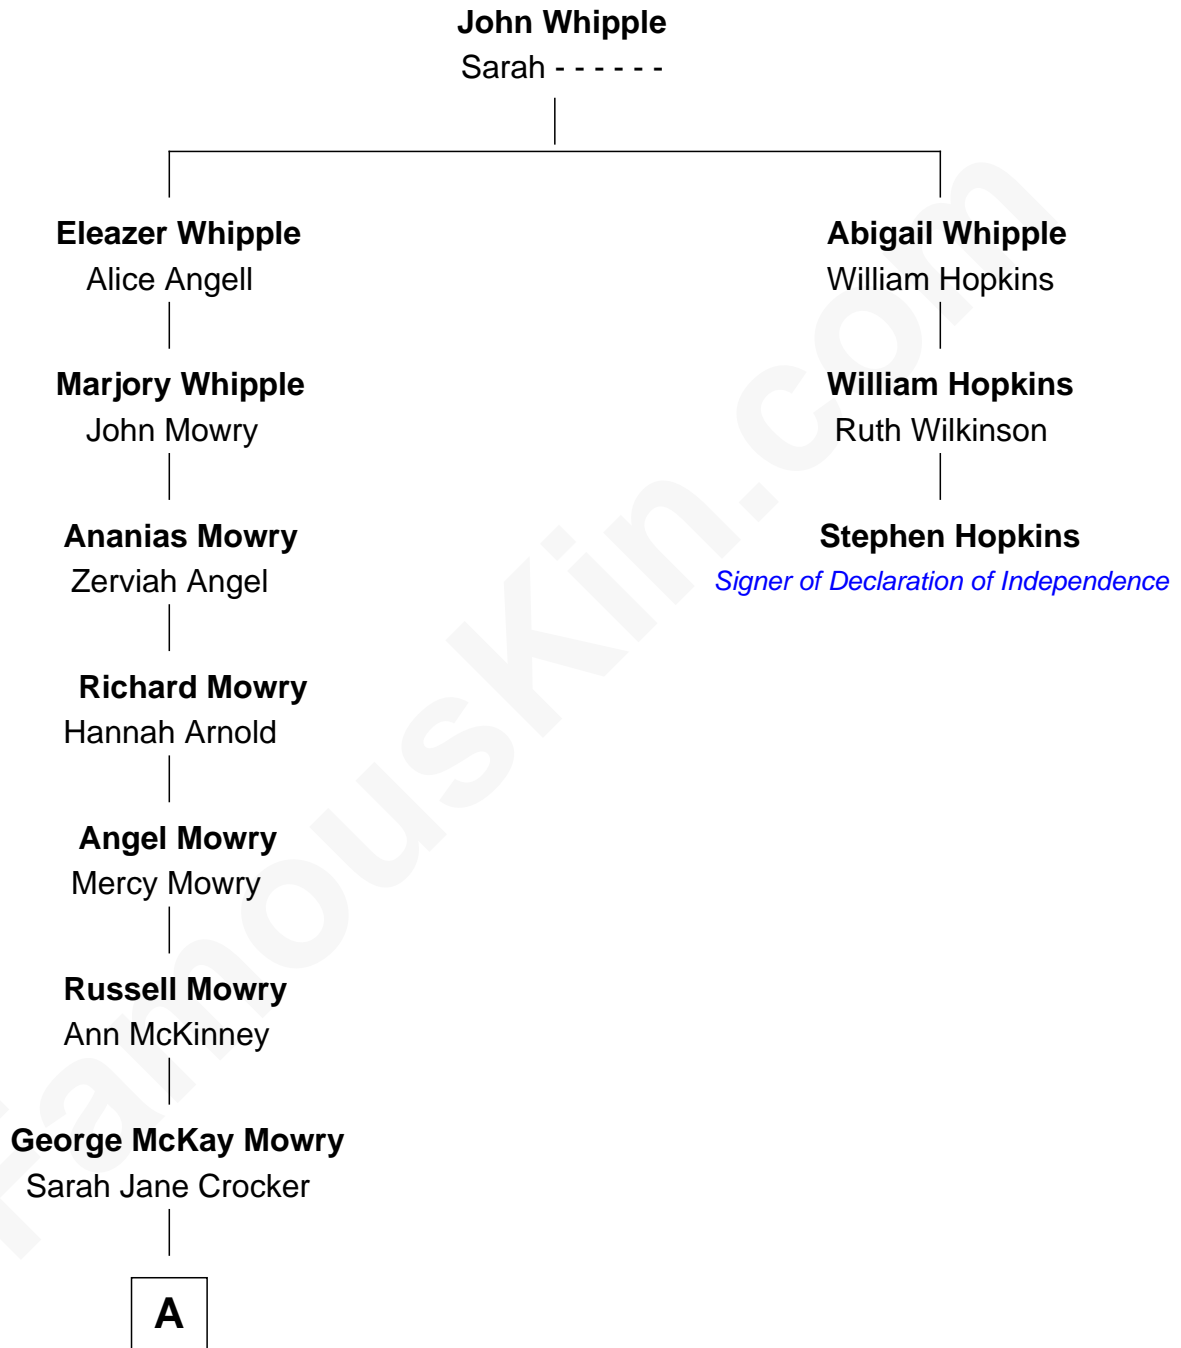

FamousKin.com
Relationship Chart of
Tia Mowry
TV Actress

2nd cousin 8 times removed of
Stephen Hopkins
Signer of the Declaration of Independence

A

George Rodney Mowry

Isabella May Ferguson

Mahlon Henry Mowry