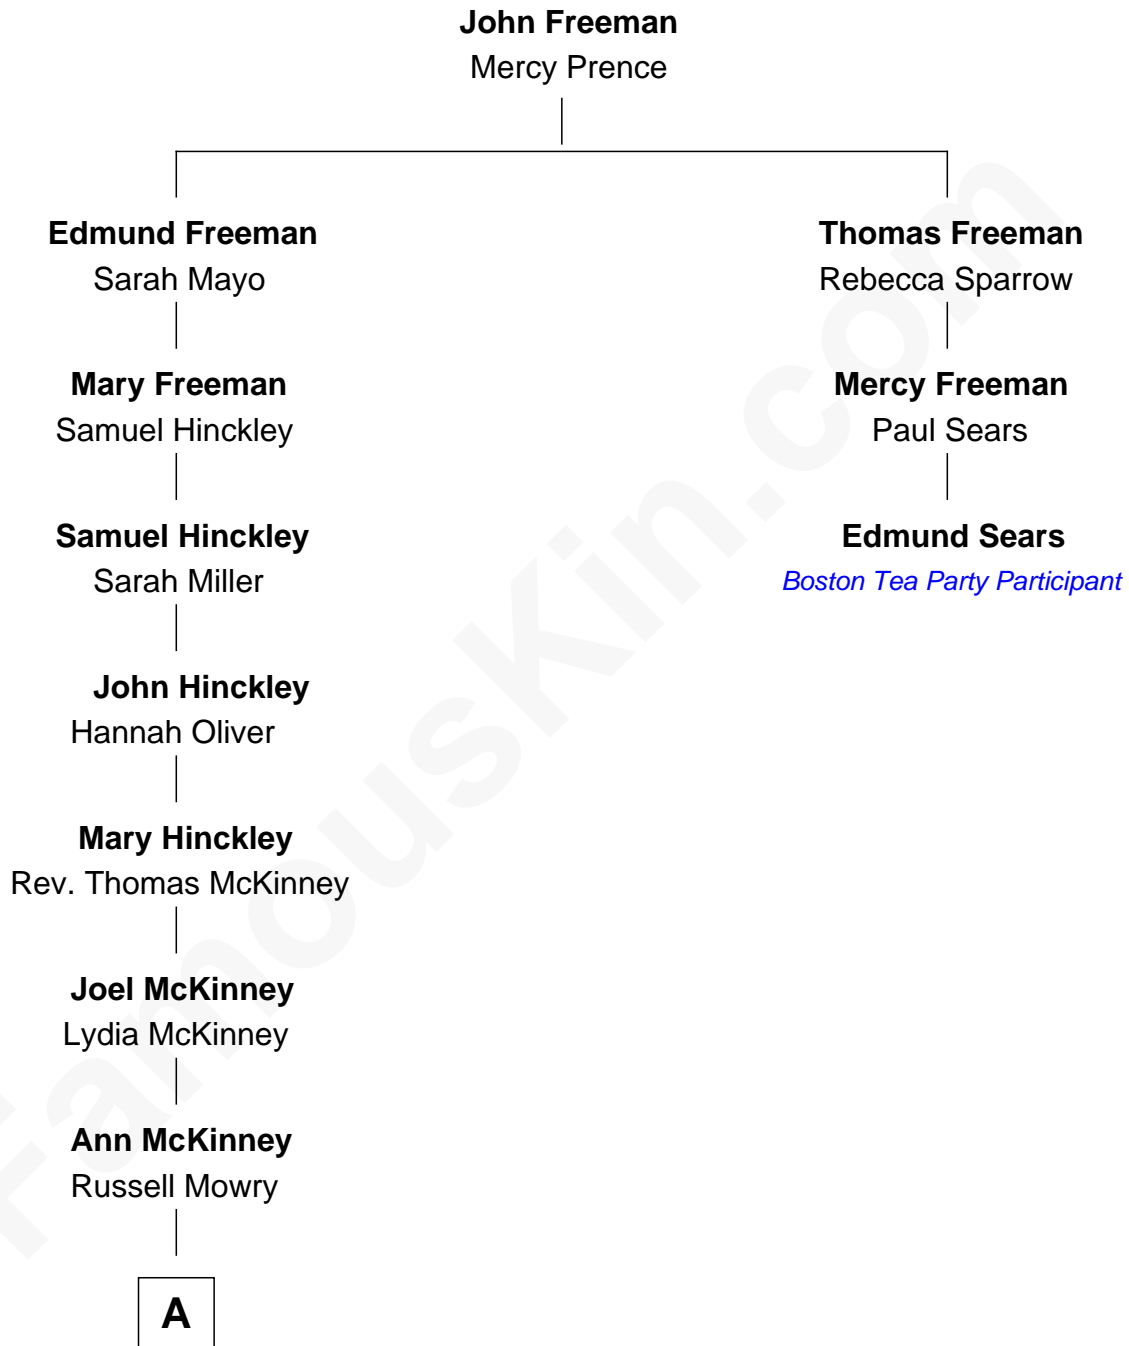

# FamousKin.com Relationship Chart of

**Tia Mowry**  
TV Actress

2nd cousin 9 times removed of

**Edmund Sears**  
Boston Tea Party Participant

**A**

George McKay Mowry

Sarah Jane Crocker

George Rodney Mowry

Isabella May Ferguson

Mahlon Henry Mowry

Bernice I. O'Halloran

Timothy John Mowry

Darlene Renee Flowers

**Tia Mowry**

*TV Actress*