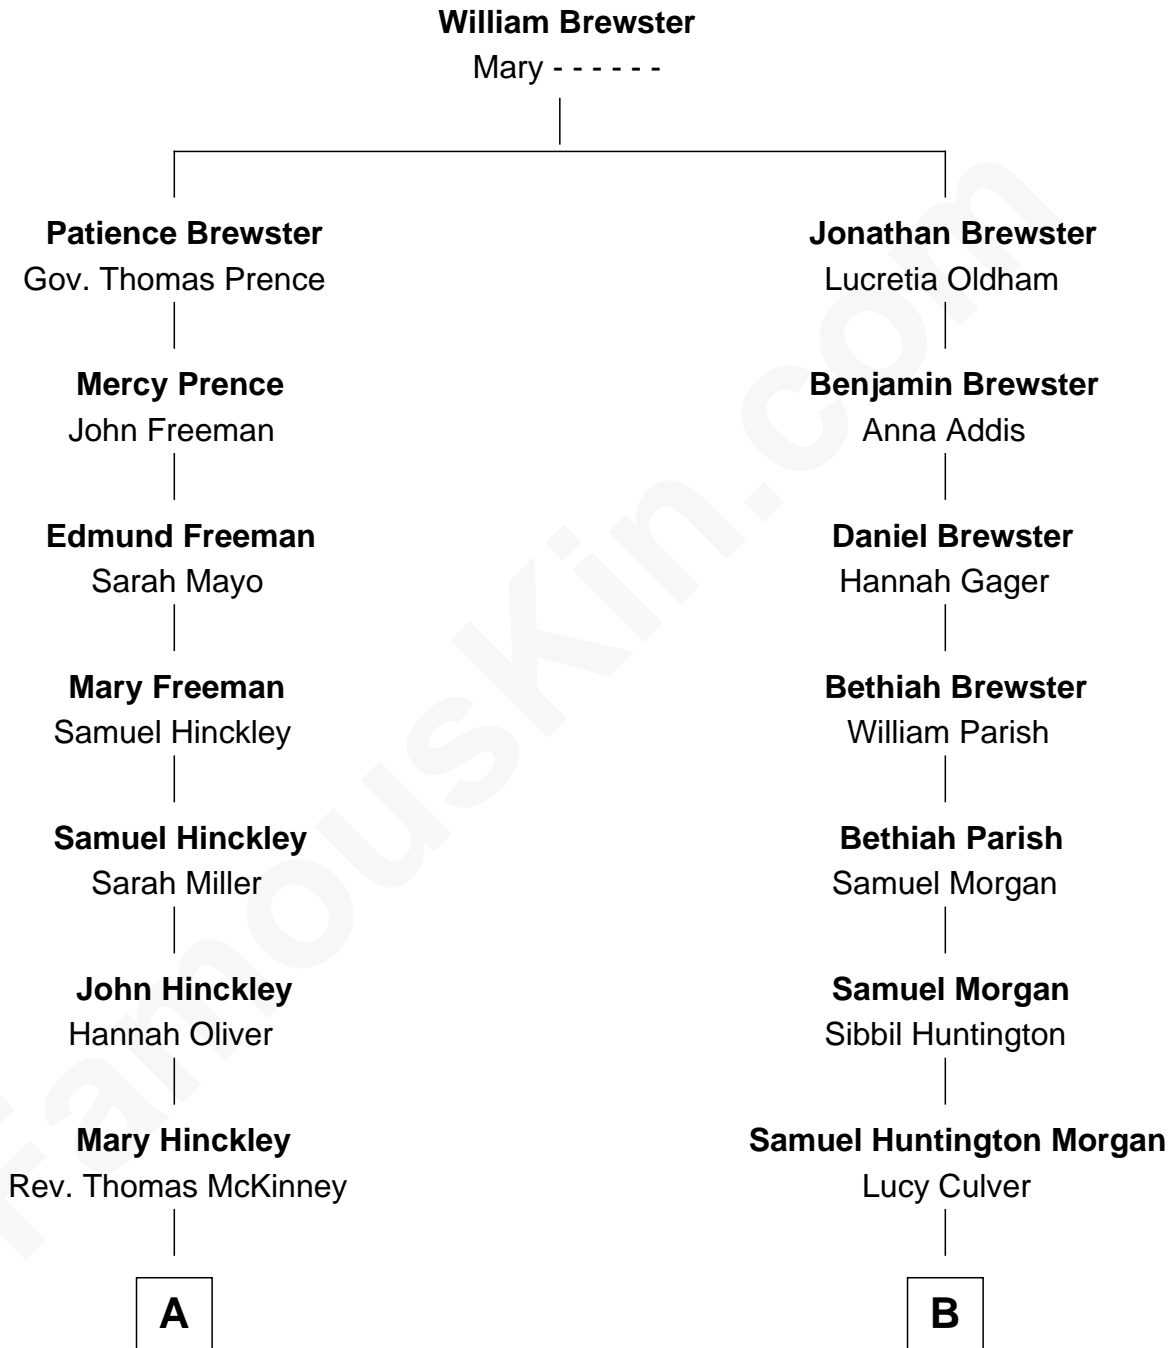

FamousKin.com
Relationship Chart of
Tia Mowry
TV Actress

10th cousin 3 times removed of
Ann Morgan Guilbert
TV and Movie Actress

Tia Mowry photo by [Sidewalks Entertainment](#) [\(CC BY SA 3.0 DE\)](#)