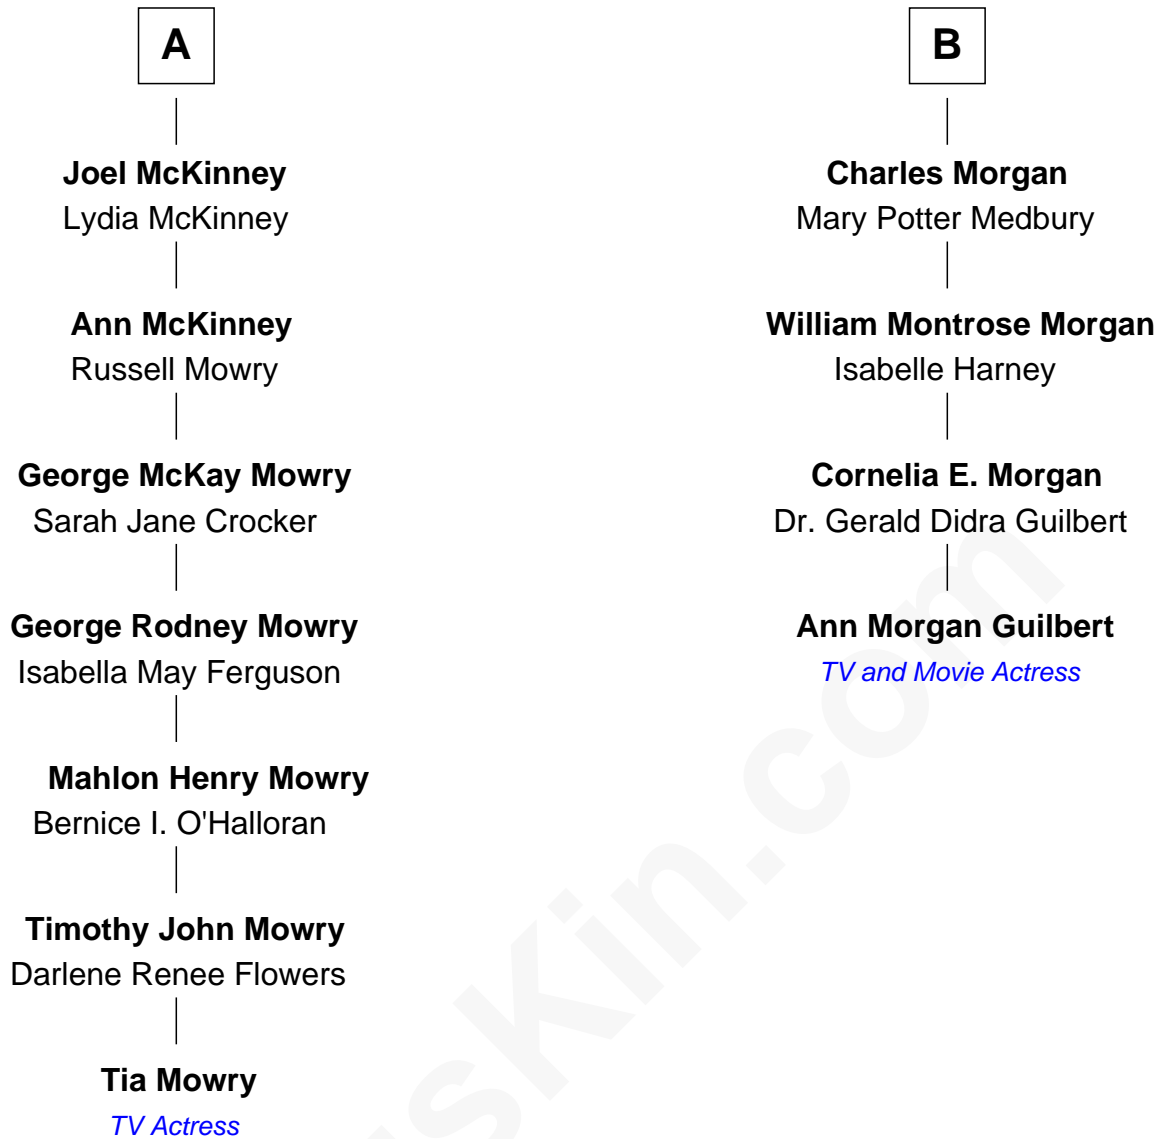

FamousKin.com
Relationship Chart of
Tia Mowry
TV Actress

10th cousin 3 times removed of
Ann Morgan Guilbert
TV and Movie Actress

Tia Mowry photo by [Sidewalks Entertainment](#) [\(CC BY SA 3.0 DE\)](#)