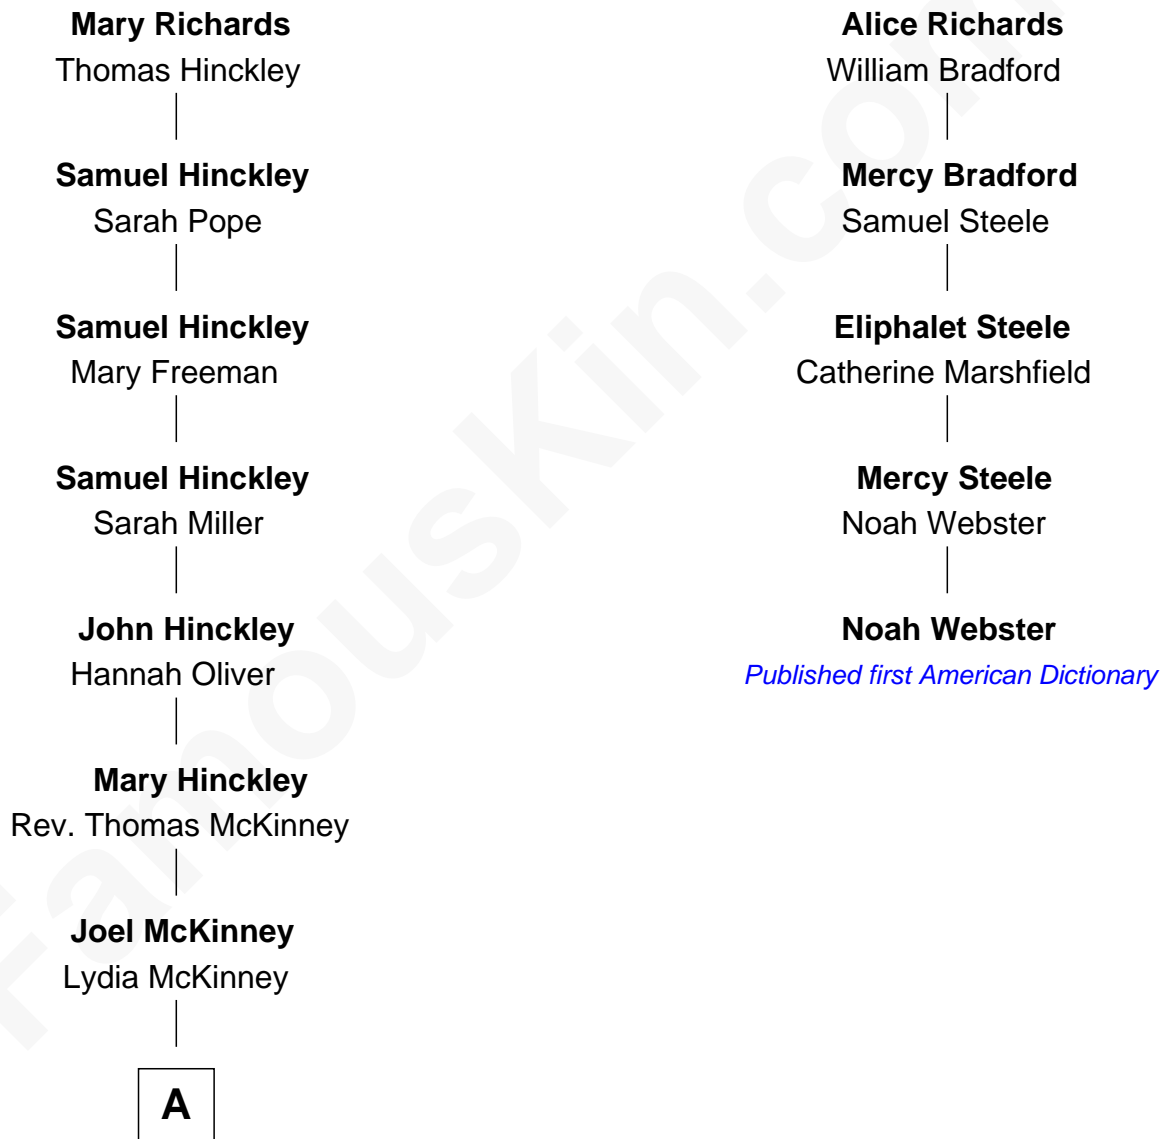

FamousKin.com Relationship Chart of

Tia Mowry
TV Actress

4th cousin 8 times removed of

Noah Webster

Published first American Dictionary

Thomas Richards
Welthian - - - - -

A

Ann McKinney
Russell Mowry

George McKay Mowry
Sarah Jane Crocker

George Rodney Mowry
Isabella May Ferguson

Mahlon Henry Mowry
Bernice I. O'Halloran

Timothy John Mowry
Darlene Renee Flowers

Tia Mowry
TV Actress