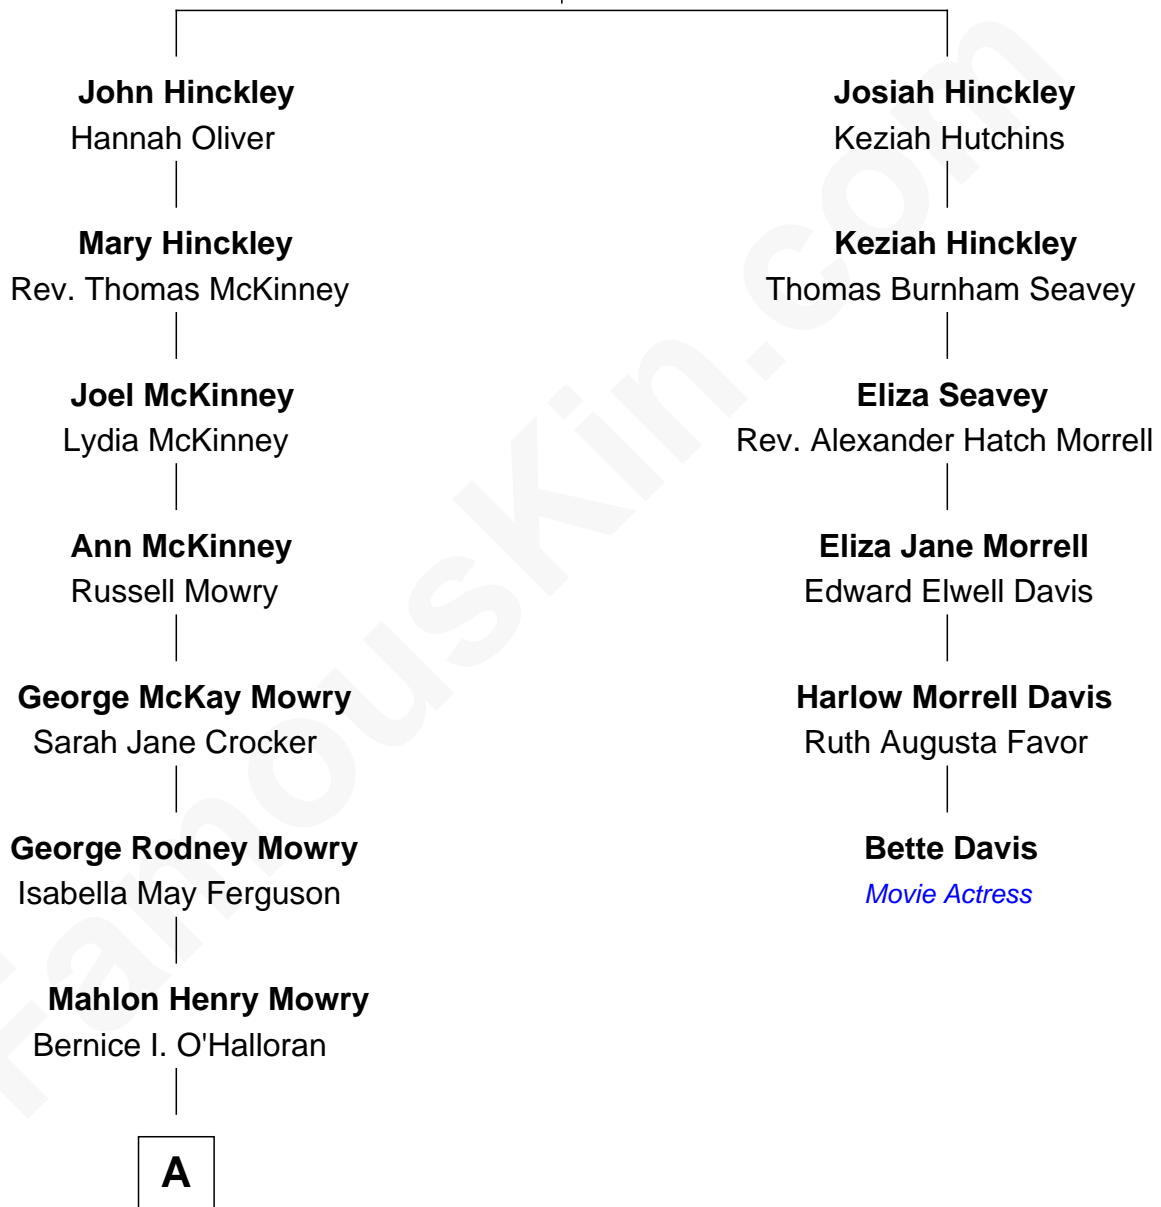

# FamousKin.com Relationship Chart of

**Tia Mowry**  
TV Actress

5th cousin 3 times removed of

**Bette Davis**  
Movie Actress

**Samuel Hinckley**  
Sarah Miller

A

Timothy John Mowry  
Darlene Renee Flowers

Tia Mowry  
*TV Actress*

FamousKin.com

Tia Mowry photo by [Sidewalks Entertainment](#) (CC BY SA 3.0 DE)