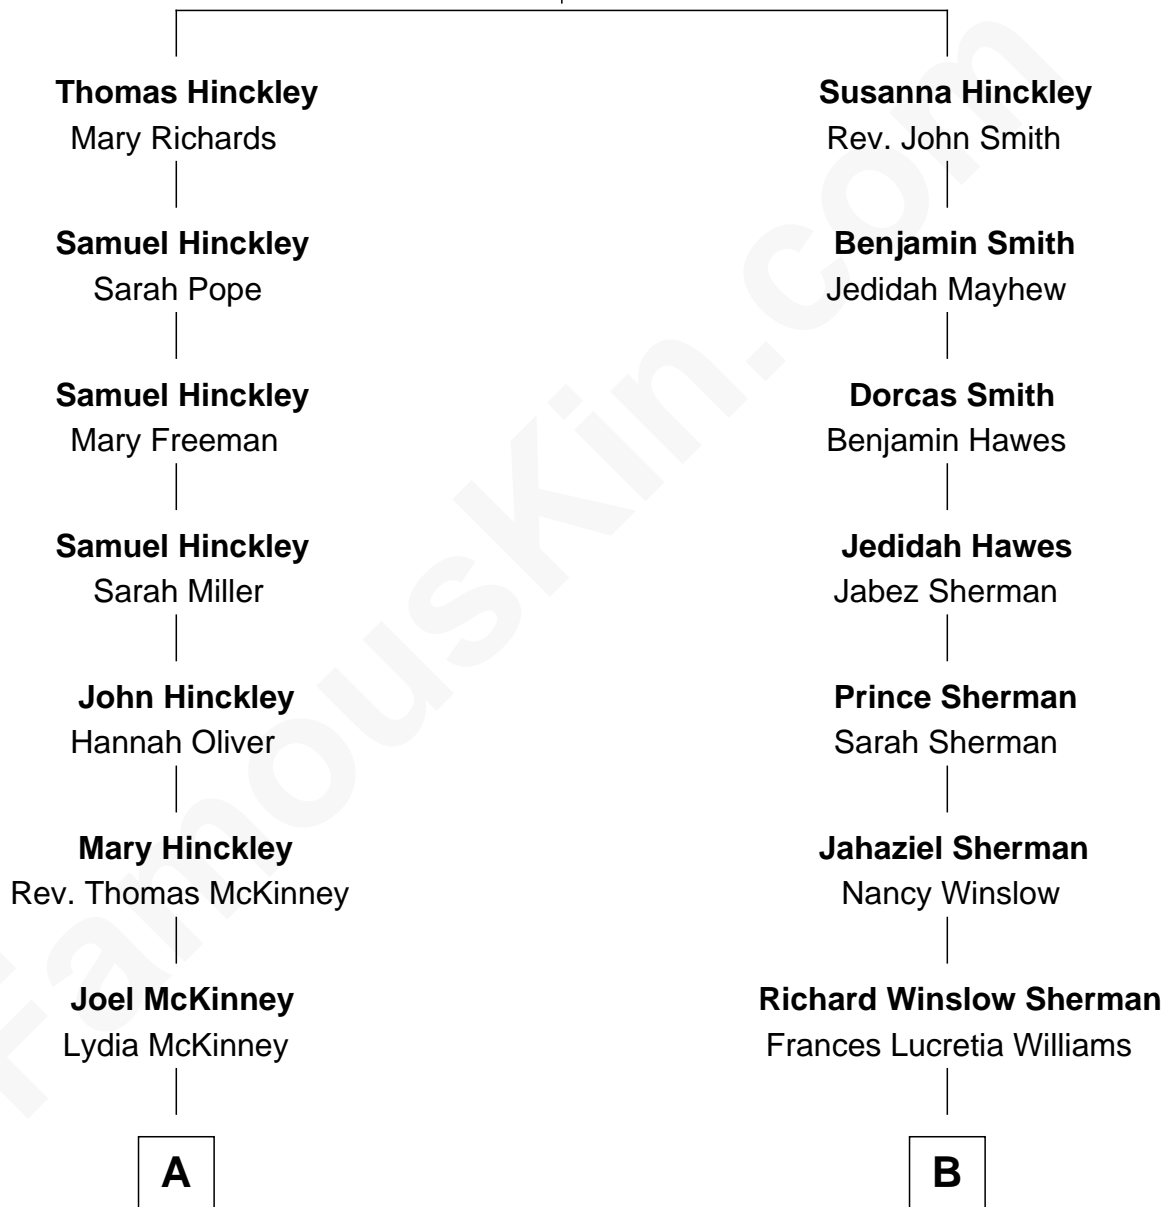

# FamousKin.com Relationship Chart of

**Tia Mowry**  
TV Actress

8th cousin 4 times removed of

**James Sherman**  
27th U.S. Vice-President

**Samuel Hinckley**  
Sarah Soole

Tia Mowry photo by [Sidewalks Entertainment](#) [\(CC BY SA 3.0 DE\)](#)