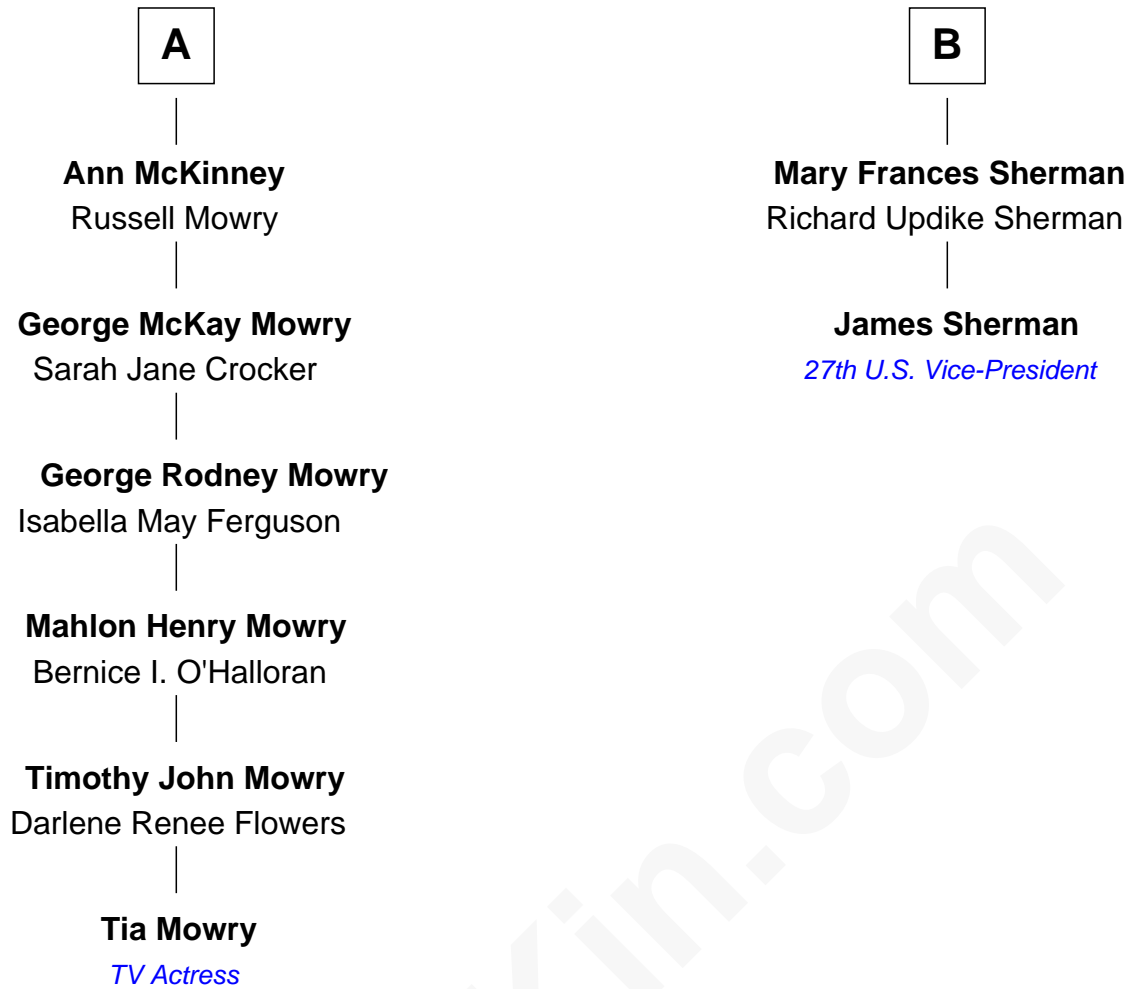

# FamousKin.com Relationship Chart of

**Tia Mowry**  
TV Actress

8th cousin 4 times removed of

**James Sherman**  
27th U.S. Vice-President

**Samuel Hinckley**  
Sarah Soole

Tia Mowry photo by [Sidewalks Entertainment](#) [\(CC BY SA 3.0 DE\)](#)