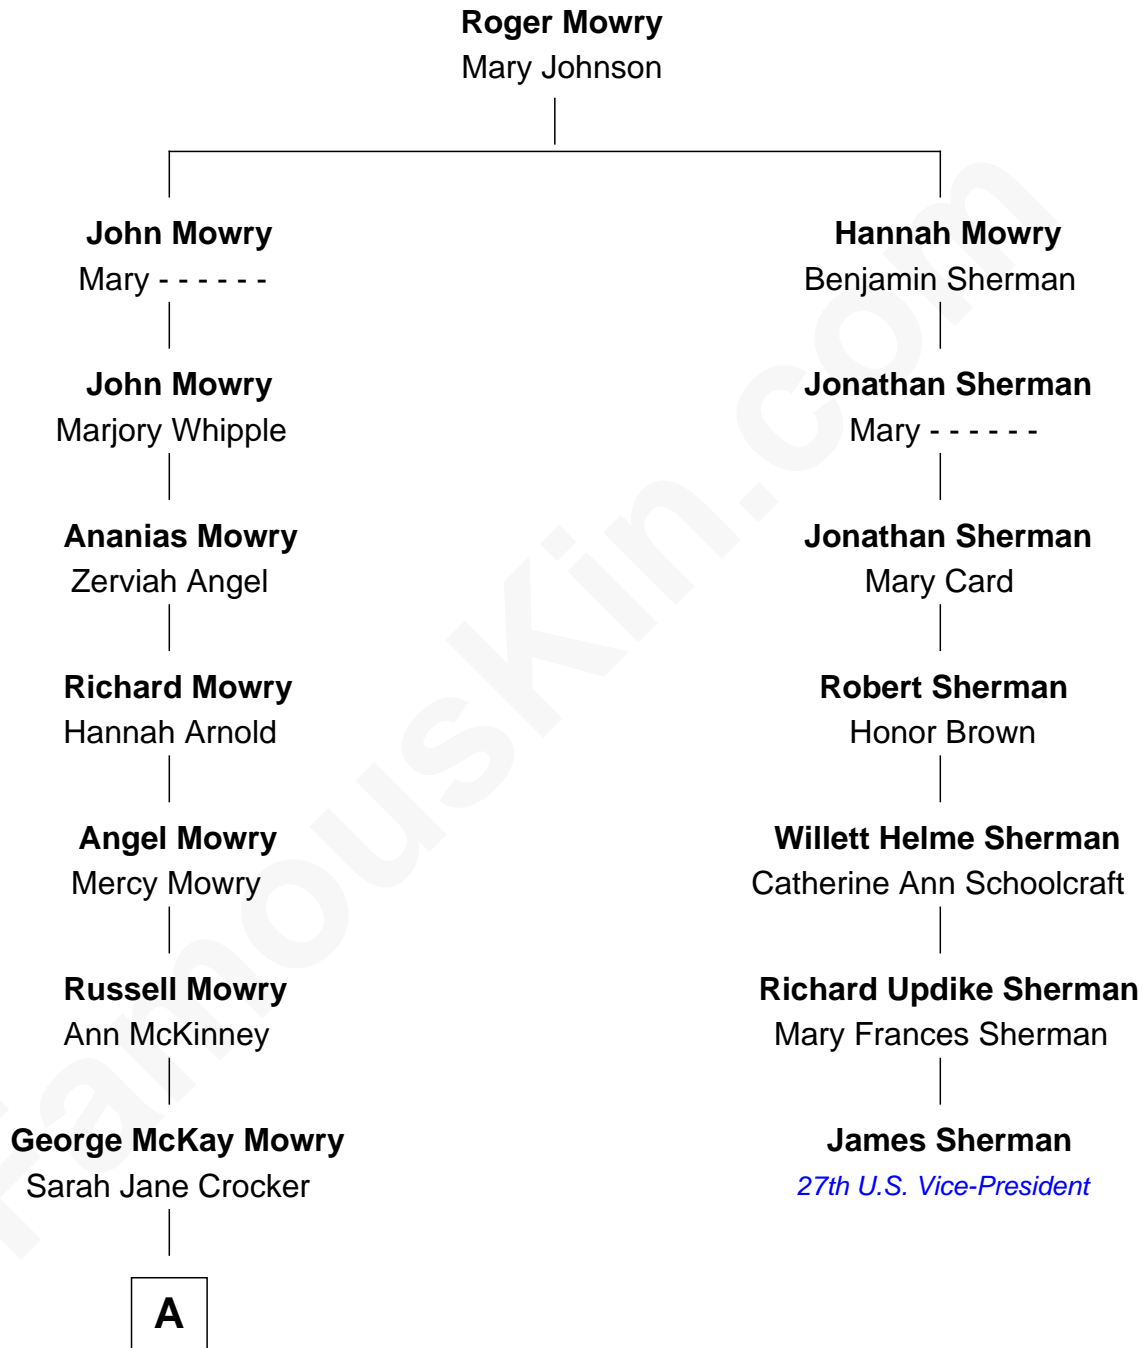

FamousKin.com Relationship Chart of

Tia Mowry
TV Actress

6th cousin 4 times removed of

James Sherman
27th U.S. Vice-President

A

George Rodney Mowry

Isabella May Ferguson

Mahlon Henry Mowry

Bernice I. O'Halloran

Timothy John Mowry

Darlene Renee Flowers

Tia Mowry

TV Actress

FamousKin.com