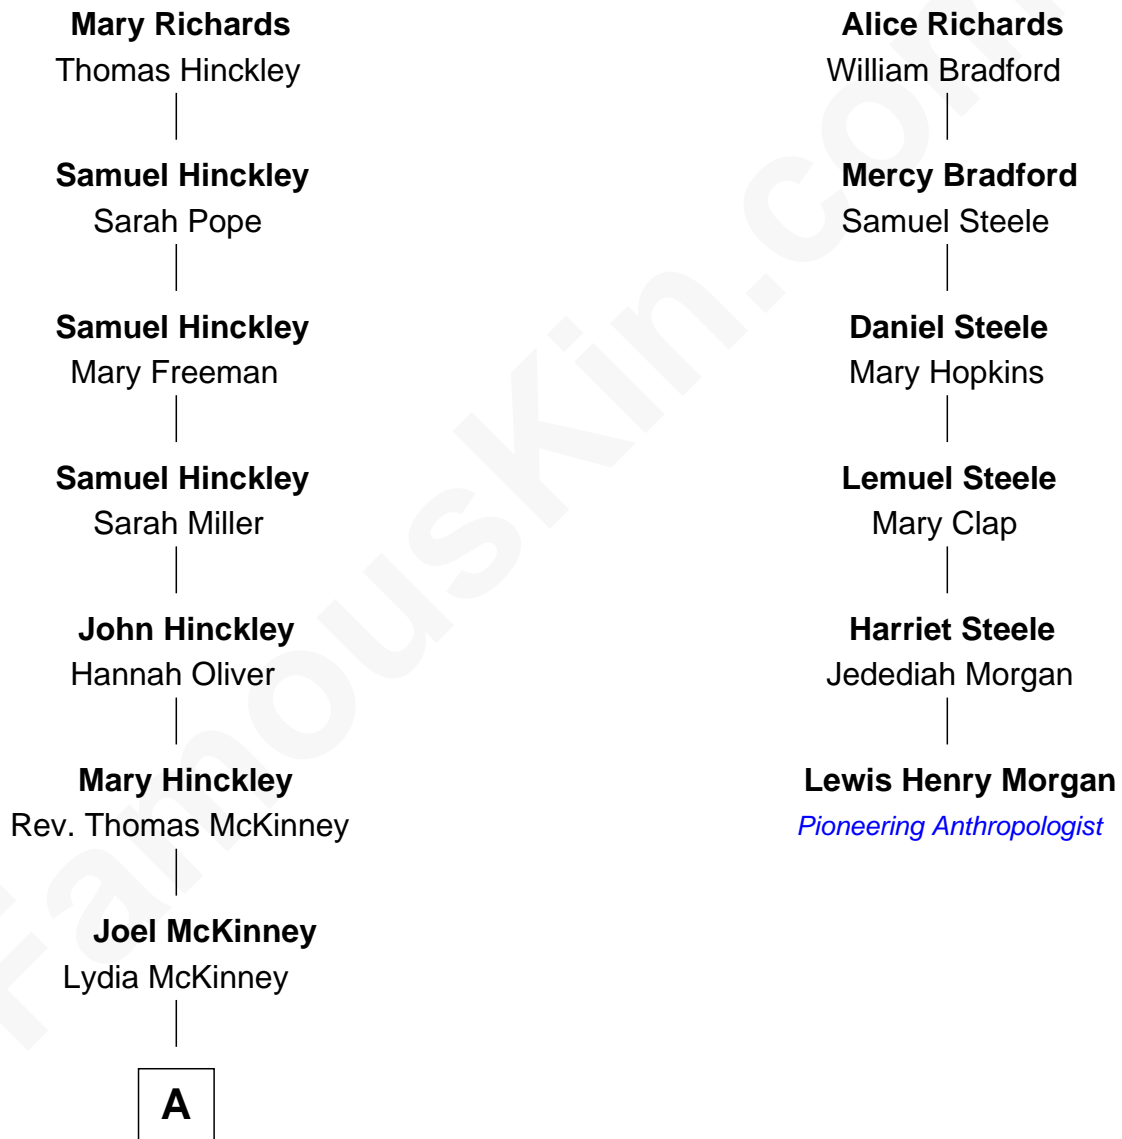

# FamousKin.com Relationship Chart of

**Tia Mowry**  
TV Actress

5th cousin 7 times removed of

**Lewis Henry Morgan**  
Pioneering Anthropologist

**Thomas Richards**  
Welthian - - - - -

**A**

Ann McKinney

Russell Mowry

George McKay Mowry

Sarah Jane Crocker

George Rodney Mowry

Isabella May Ferguson

Mahlon Henry Mowry

Bernice I. O'Halloran

Timothy John Mowry

Darlene Renee Flowers

**Tia Mowry**

*TV Actress*