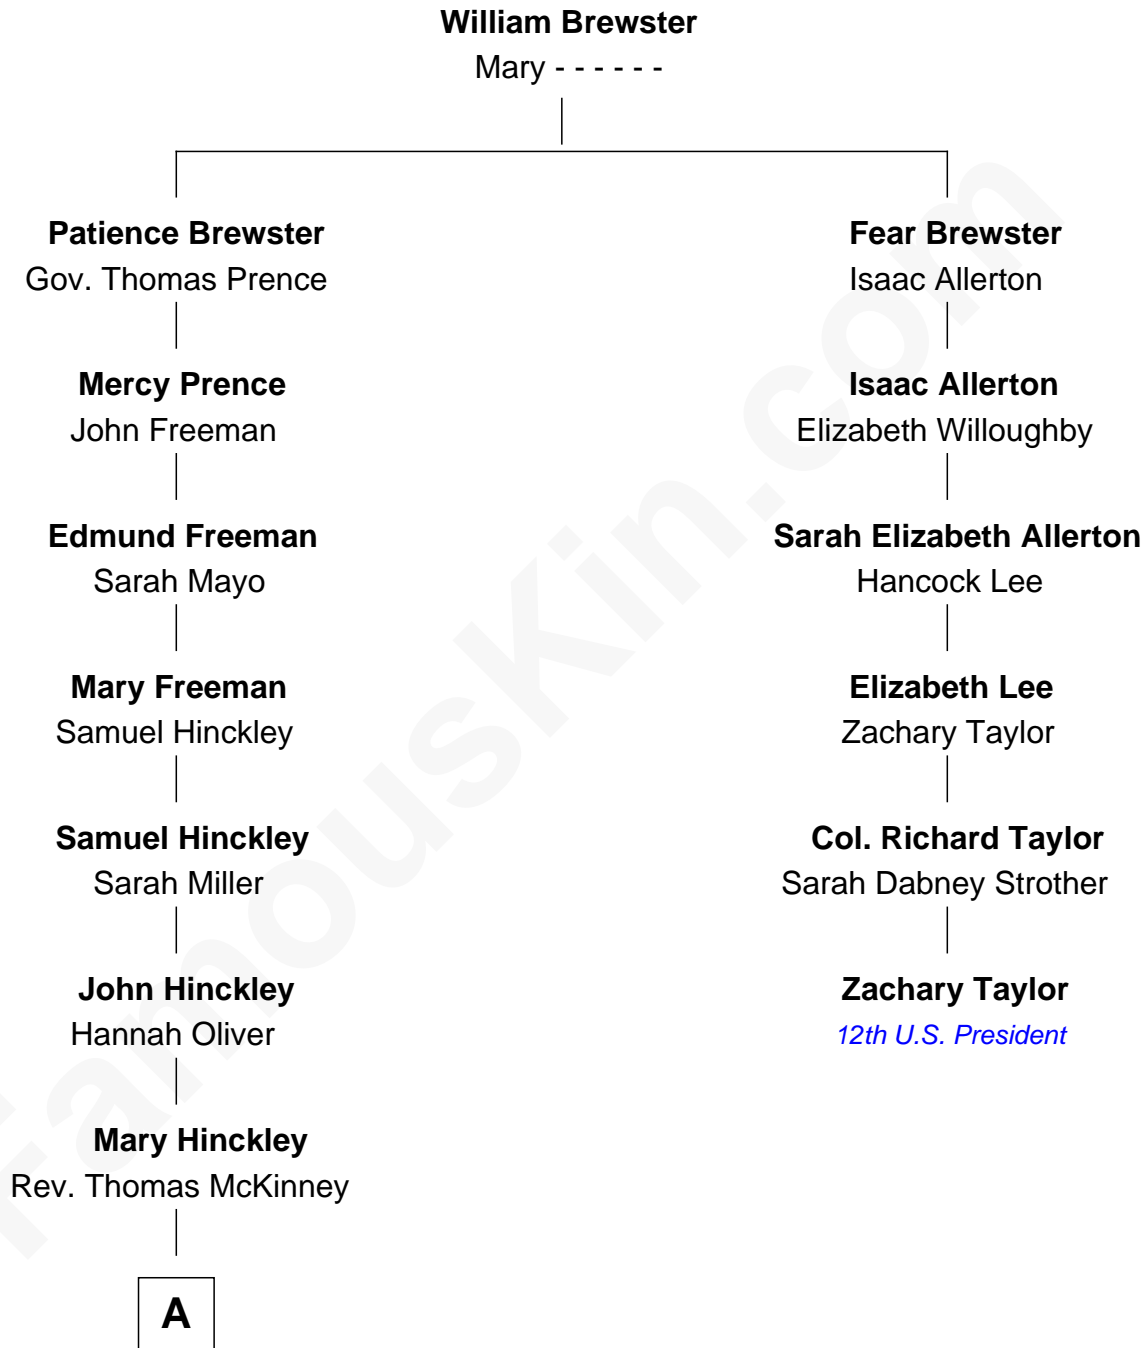

# FamousKin.com Relationship Chart of

**Tia Mowry**  
TV Actress

5th cousin 8 times removed of

**Zachary Taylor**  
12th U.S. President

FamousKin.com