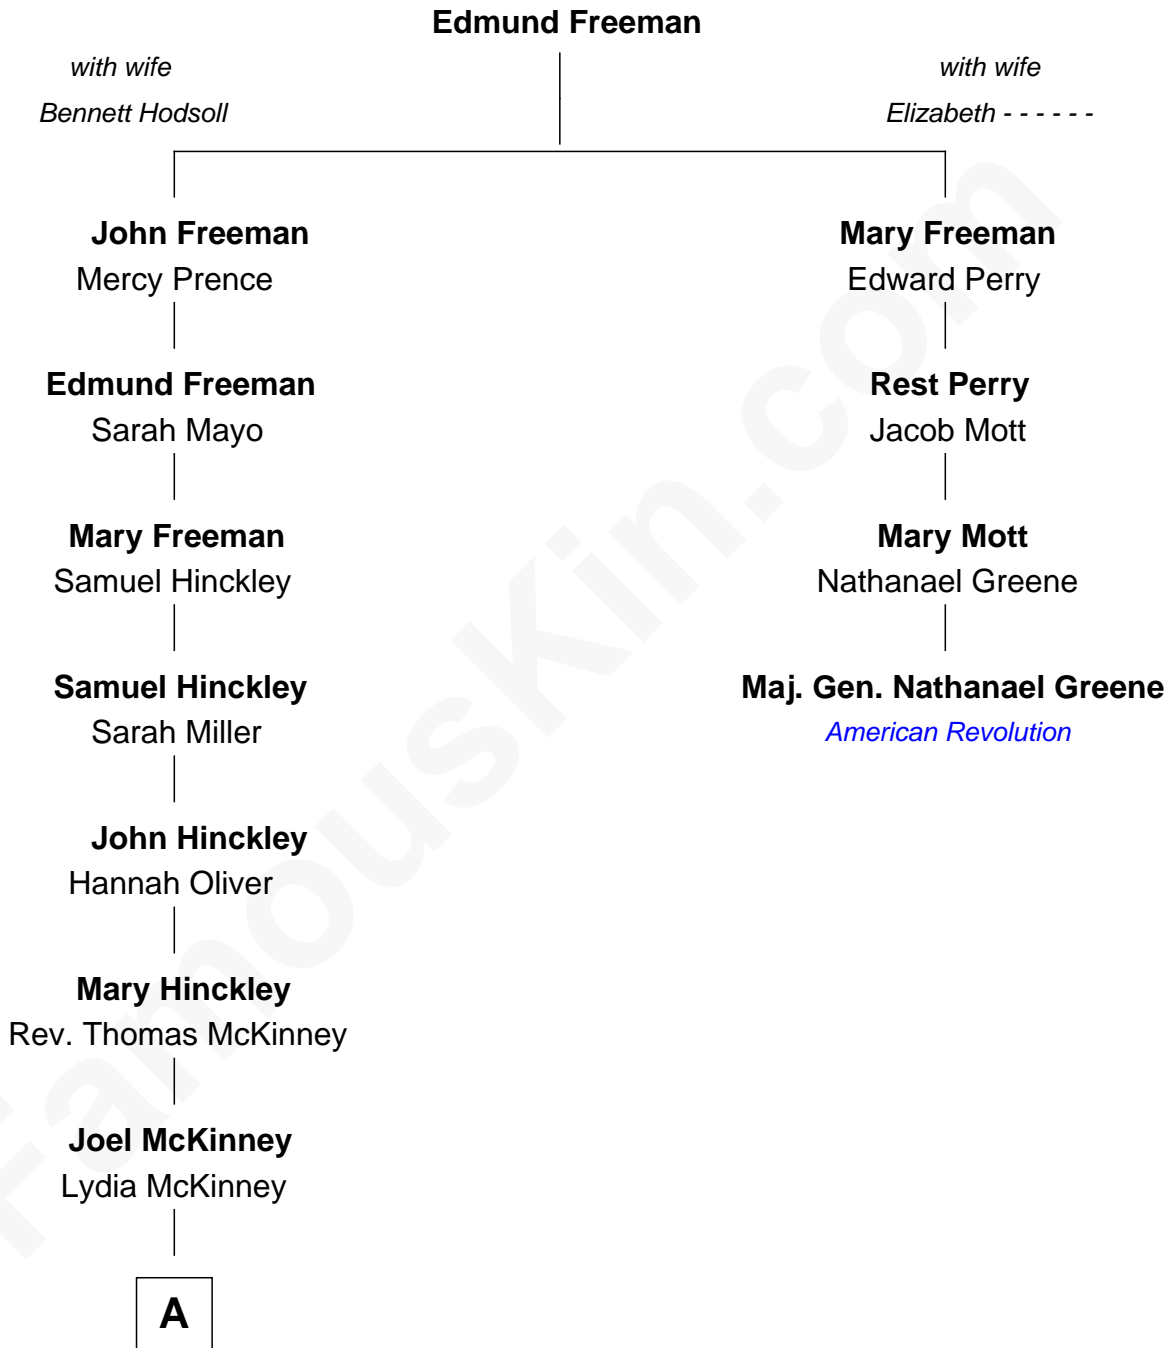

FamousKin.com
Relationship Chart of
Tia Mowry
TV Actress

3rd cousin 9 times removed of
Maj. Gen. Nathanael Greene
American Revolution

A

Ann McKinney

Russell Mowry

George McKay Mowry

Sarah Jane Crocker

George Rodney Mowry

Isabella May Ferguson

Mahlon Henry Mowry

Bernice I. O'Halloran

Timothy John Mowry

Darlene Renee Flowers

Tia Mowry

TV Actress