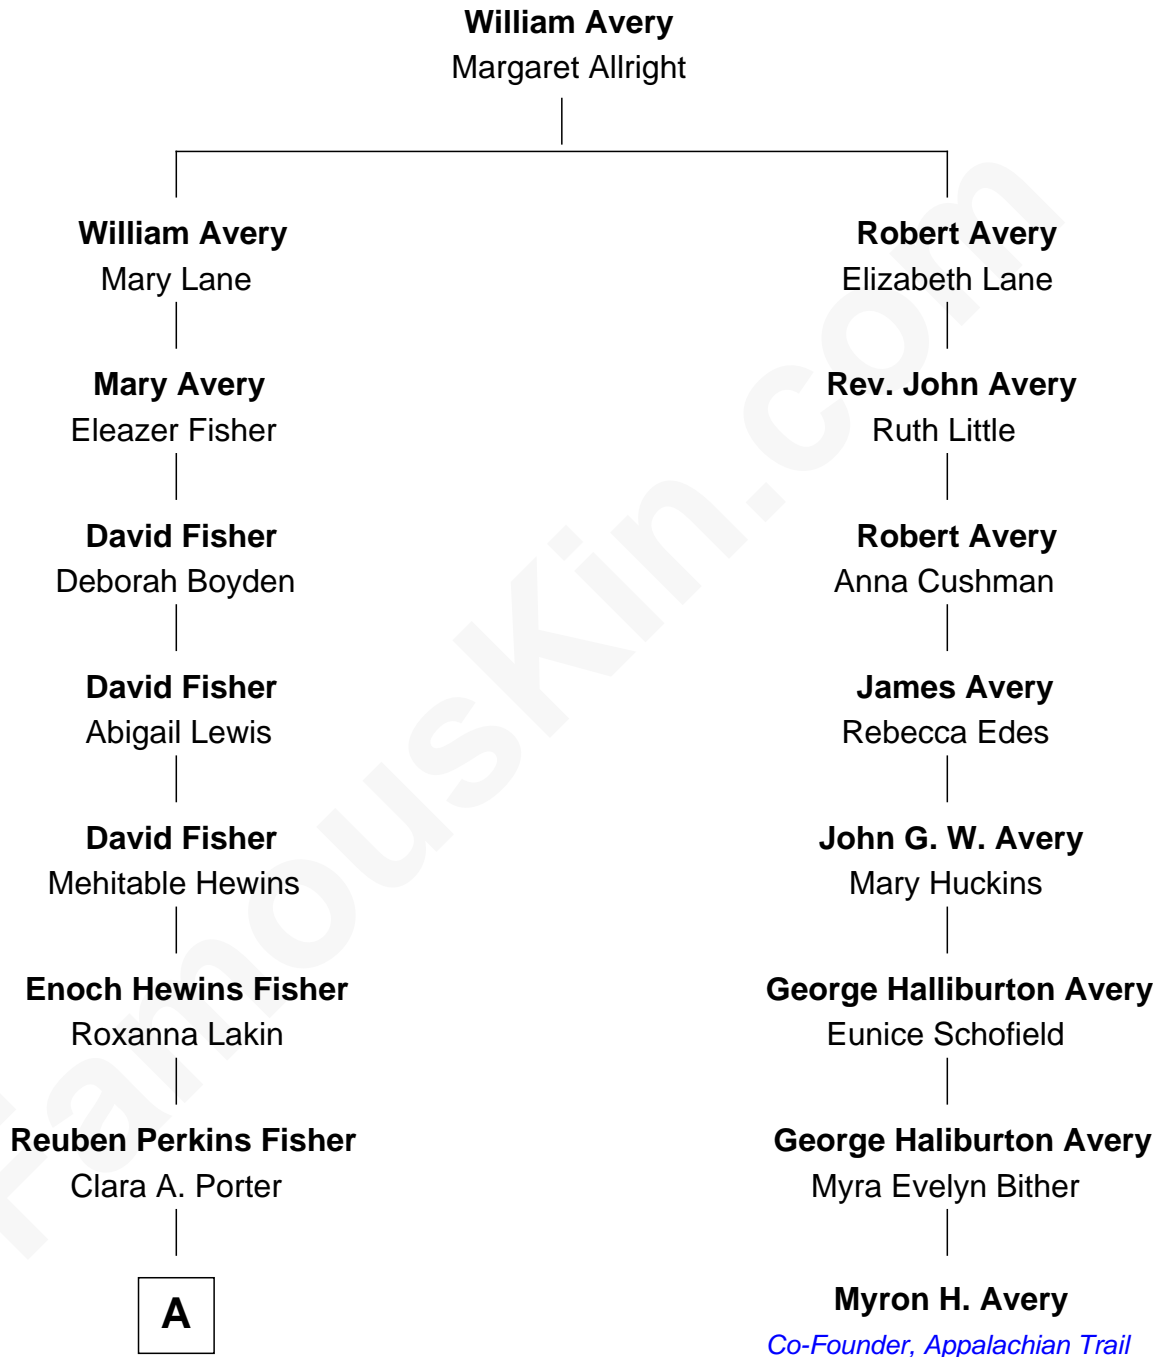

# FamousKin.com

## Relationship Chart of

### Styles Bridges

63rd Governor of New Hampshire

7th cousin 1 time removed of

**Myron H. Avery**

Co-Founder, Appalachian Trail

**A**

Alina Roxanna Fisher  
Earle Leopold Bridges

**Styles Bridges**  
*63rd Governor of New Hampshire*