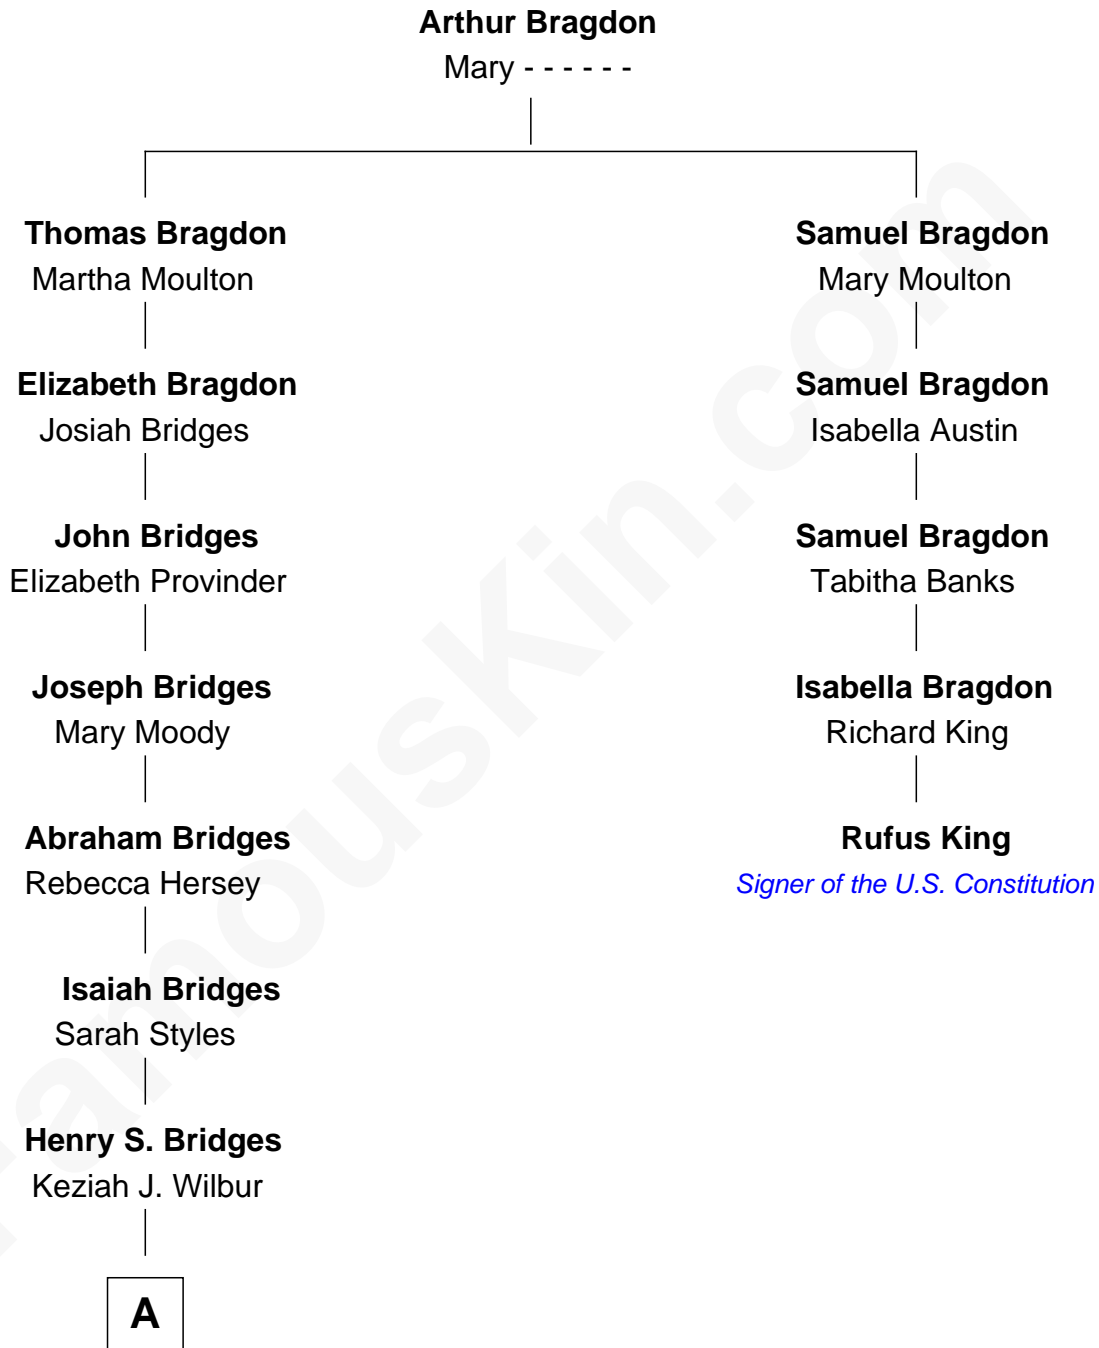

## Relationship Chart of

### Styles Bridges

63rd Governor of New Hampshire

4th cousin 4 times removed of

**Rufus King**

*Signer of the U.S. Constitution*

**A**

|  
**Earle Leopold Bridges**

Alina Roxanna Fisher