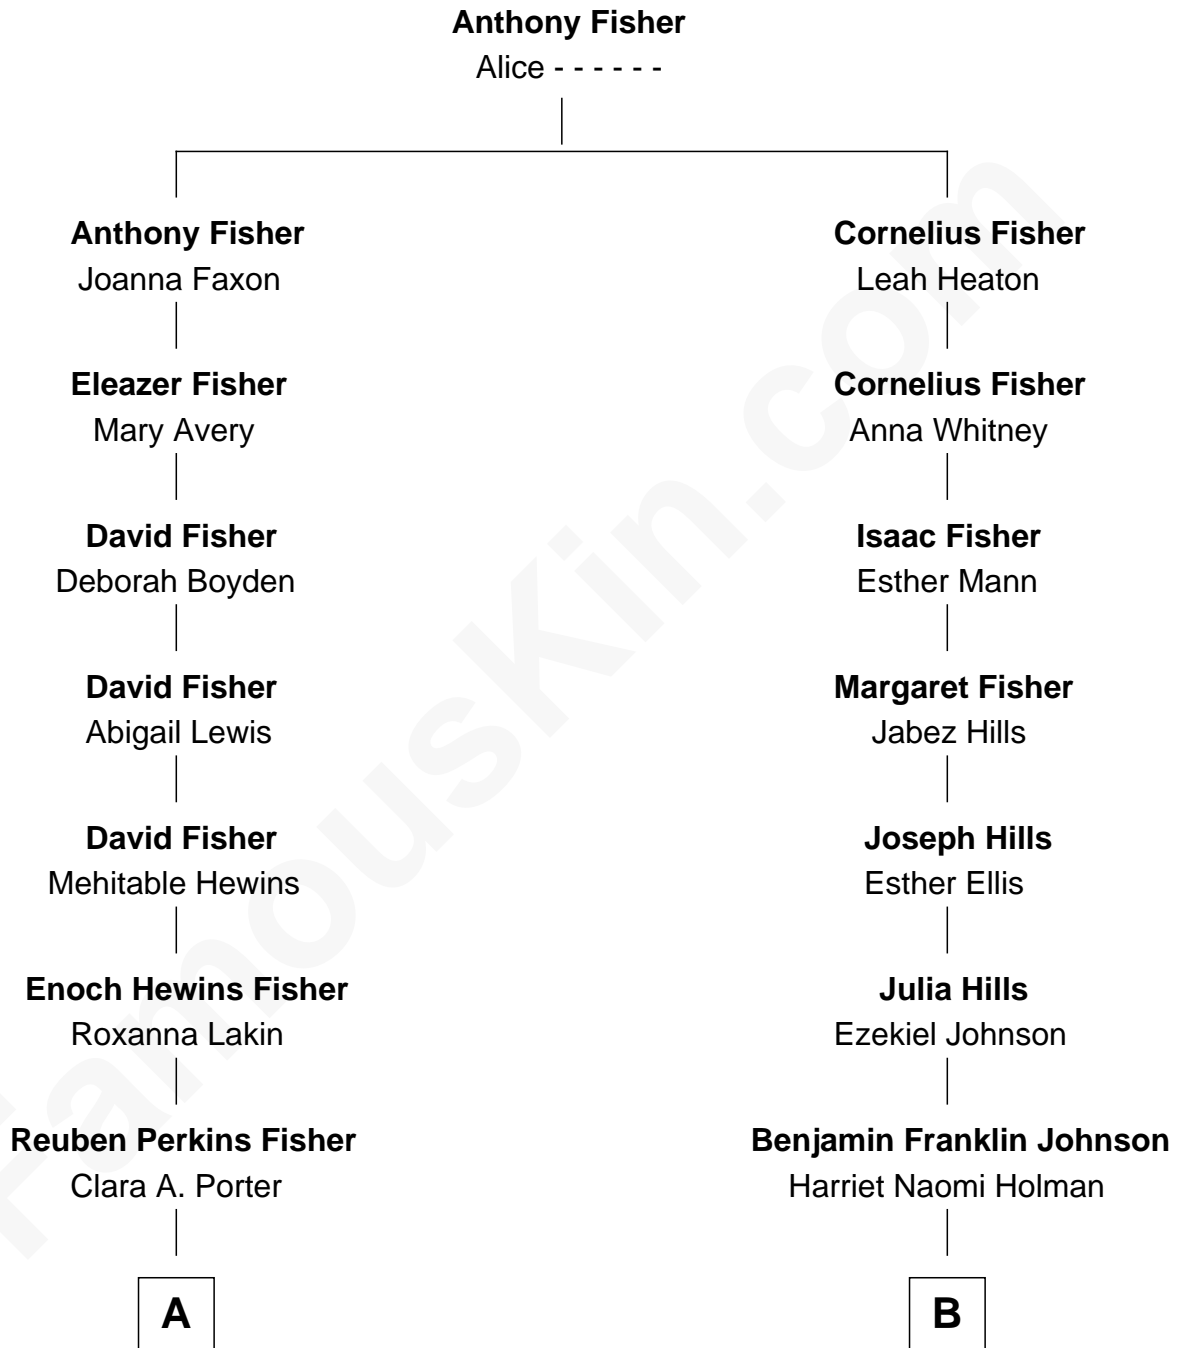

FamousKin.com

Relationship Chart of

Styles Bridges

63rd Governor of New Hampshire

8th cousin 3 times removed of

Elizabeth Smart

Founder of Elizabeth Smart Foundation

A

Alina Roxanna Fisher
Earle Leopold Bridges

Styles Bridges
63rd Governor of New Hampshire

B

Seth Jedidiah Johnson
Polly Elizabeth Richmond

Genevieve Johnson
Archibald Newel Pettit

Genevieve Pettit
Myron LeGrande Francom

Lois Ann Francom
Edward Sharp Smart

Elizabeth Smart
Child Safety Activist