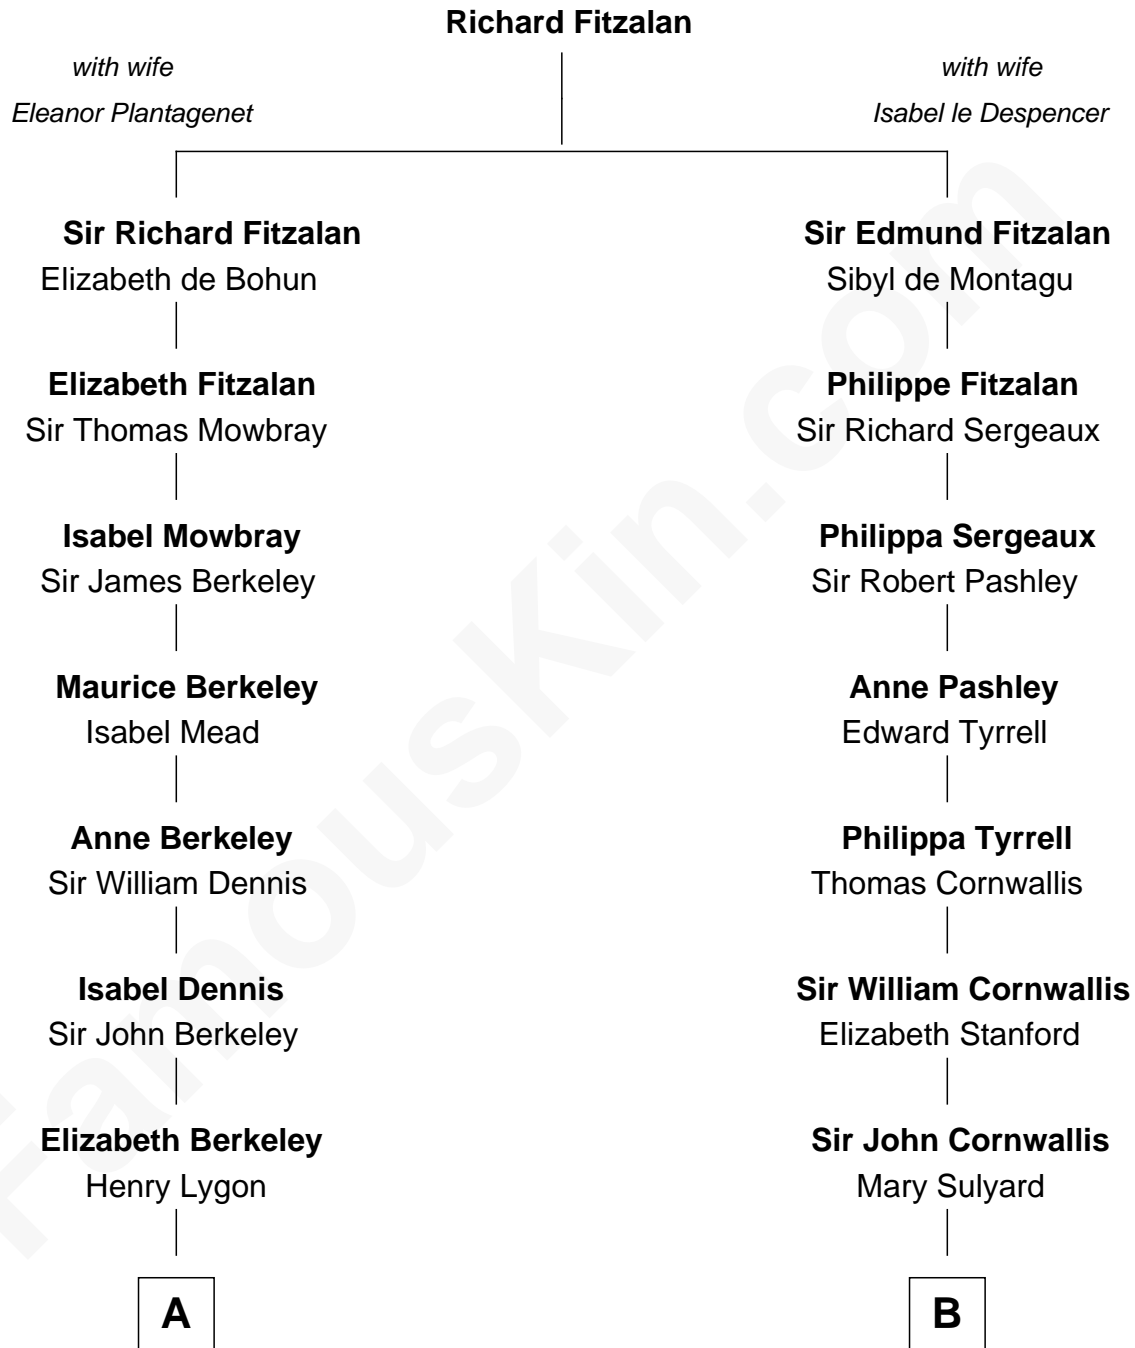

**FamousKin.com**  
**Relationship Chart of**  
**Michael Lookinland**  
*TV Actor*

17th cousin 4 times removed of

**Susan B. Anthony**  
*Women's Rights Advocate*

**C**

—  
**Rufus Lemuel Cole**

Matilda M. Hall

—  
**Nellie M. Cole**

John Andrew Lookinland

—  
**Orrin Paul Lookinland**

Madeline Tait

—  
**Paul Russell Lookinland**

Karen Ruth McKinney

—  
**Michael Lookinland**

*TV Actor*