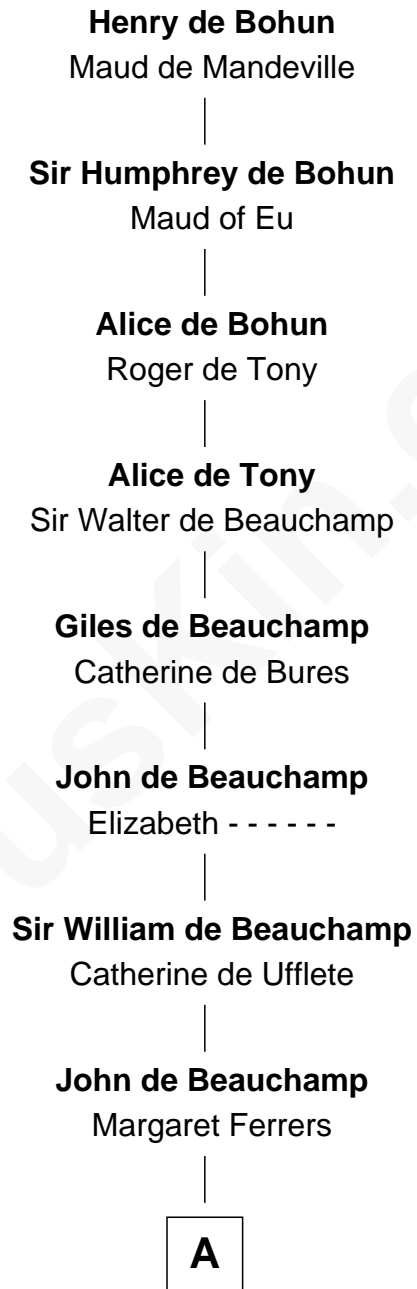

FamousKin.com Relationship Chart of

Michael Lookinland

TV Actor

24th Great-grandson of

Henry de Bohun

Magna Carta Surety

A

Sir Richard de Beauchamp

Elizabeth Stafford

Anne de Beauchamp

Sir Richard Lygon

Sir Richard Lygon

Margaret Greville

Henry Lygon

Elizabeth Berkeley

Elizabeth Lygon