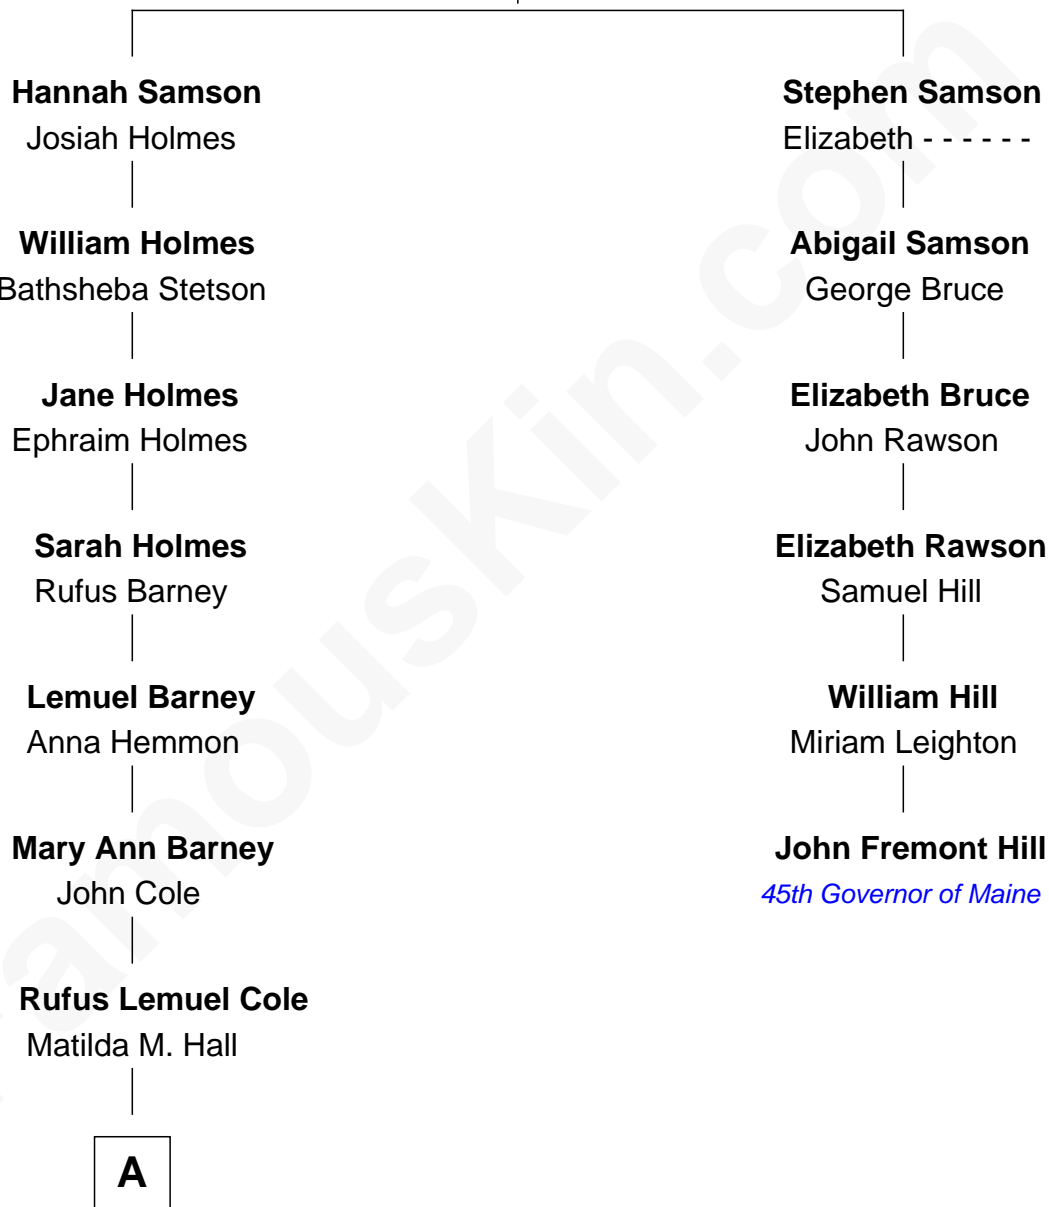

**FamousKin.com**  
**Relationship Chart of**  
**Michael Lookinland**  
*TV Actor*

5th cousin 5 times removed of

**John Fremont Hill**  
*45th Governor of Maine*

**Henry Samson**  
 Anne Plummer

**A**

**Nellie M. Cole**  
John Andrew Lookinland

**Orrin Paul Lookinland**  
Madeline Tait

**Paul Russell Lookinland**  
Karen Ruth McKinney

**Michael Lookinland**  
*TV Actor*

FamousKin.com