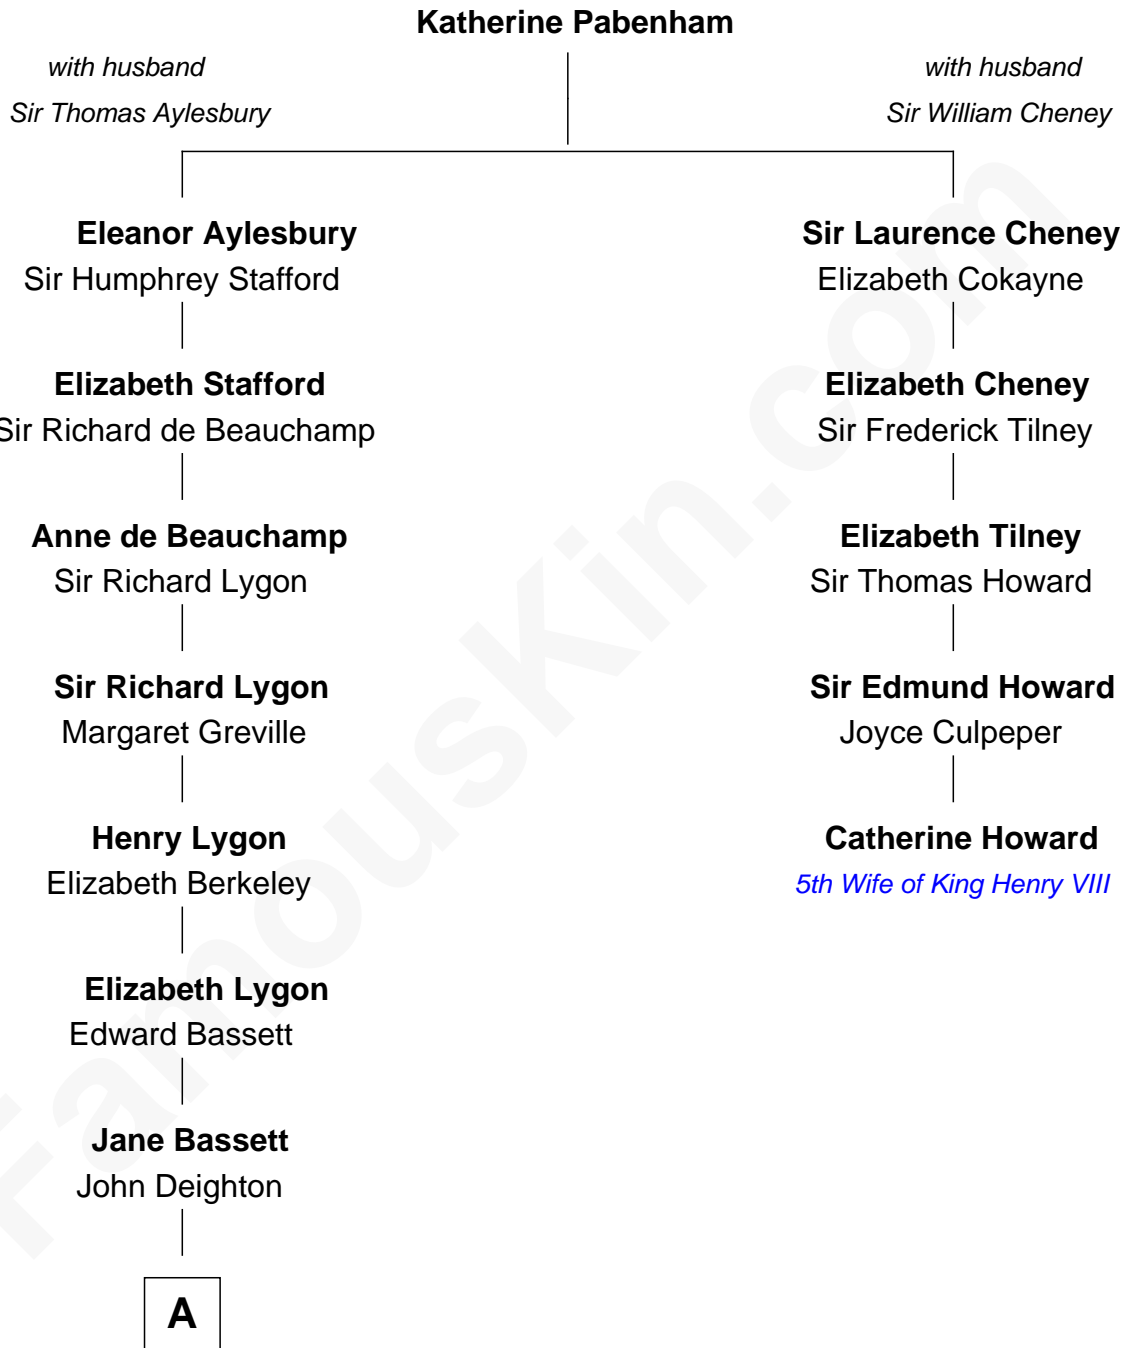

**FamousKin.com**  
**Relationship Chart of**  
**Michael Lookinland**  
*TV Actor*

**4th cousin 15 times removed of**  
**Catherine Howard**  
*5th Wife of King Henry VIII*

**B**

—  
**Orrin Paul Lookinland**

Madeline Tait

—  
**Paul Russell Lookinland**

Karen Ruth McKinney

—  
**Michael Lookinland**

*TV Actor*

FamousKin.com