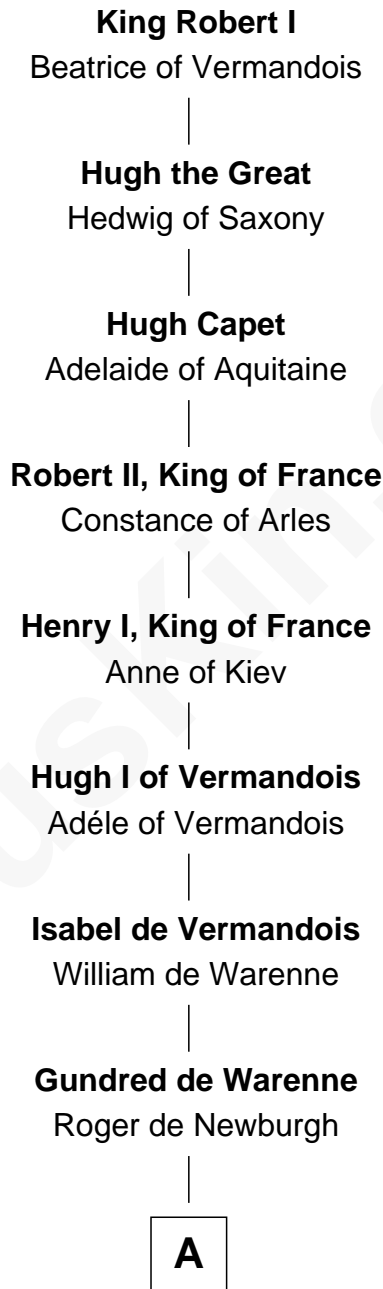

FamousKin.com Relationship Chart of

Michael Lookinland

TV Actor

32nd Great-grandson of

King Robert I

King of France

A

Waleran de Newburgh

Alice de Harcourt

Alice de Newburgh

William Mauduit

Isabel Mauduit

Sir William de Beauchamp

Sir Walter de Beauchamp

Alice de Tony

Giles de Beauchamp