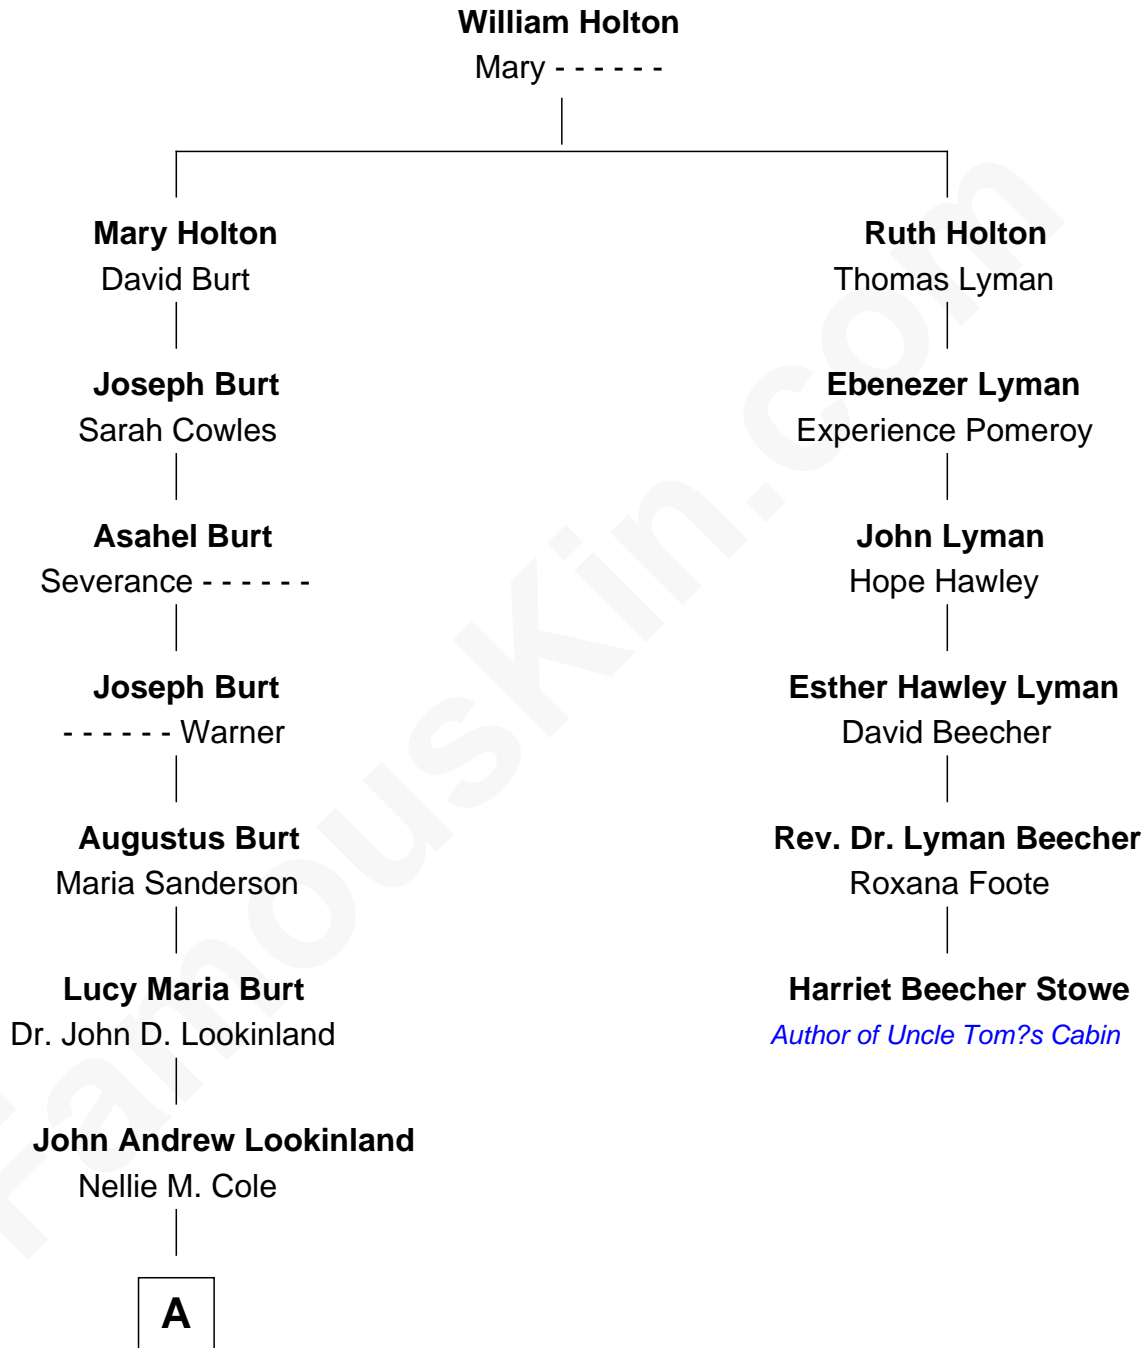

FamousKin.com
Relationship Chart of
Michael Lookinland
TV Actor

5th cousin 4 times removed of
Harriet Beecher Stowe
Author of Uncle Tom?s Cabin

A

—
Orrin Paul Lookinland

Madeline Tait

—
Paul Russell Lookinland

Karen Ruth McKinney

—
Michael Lookinland

TV Actor

FamousKin.com