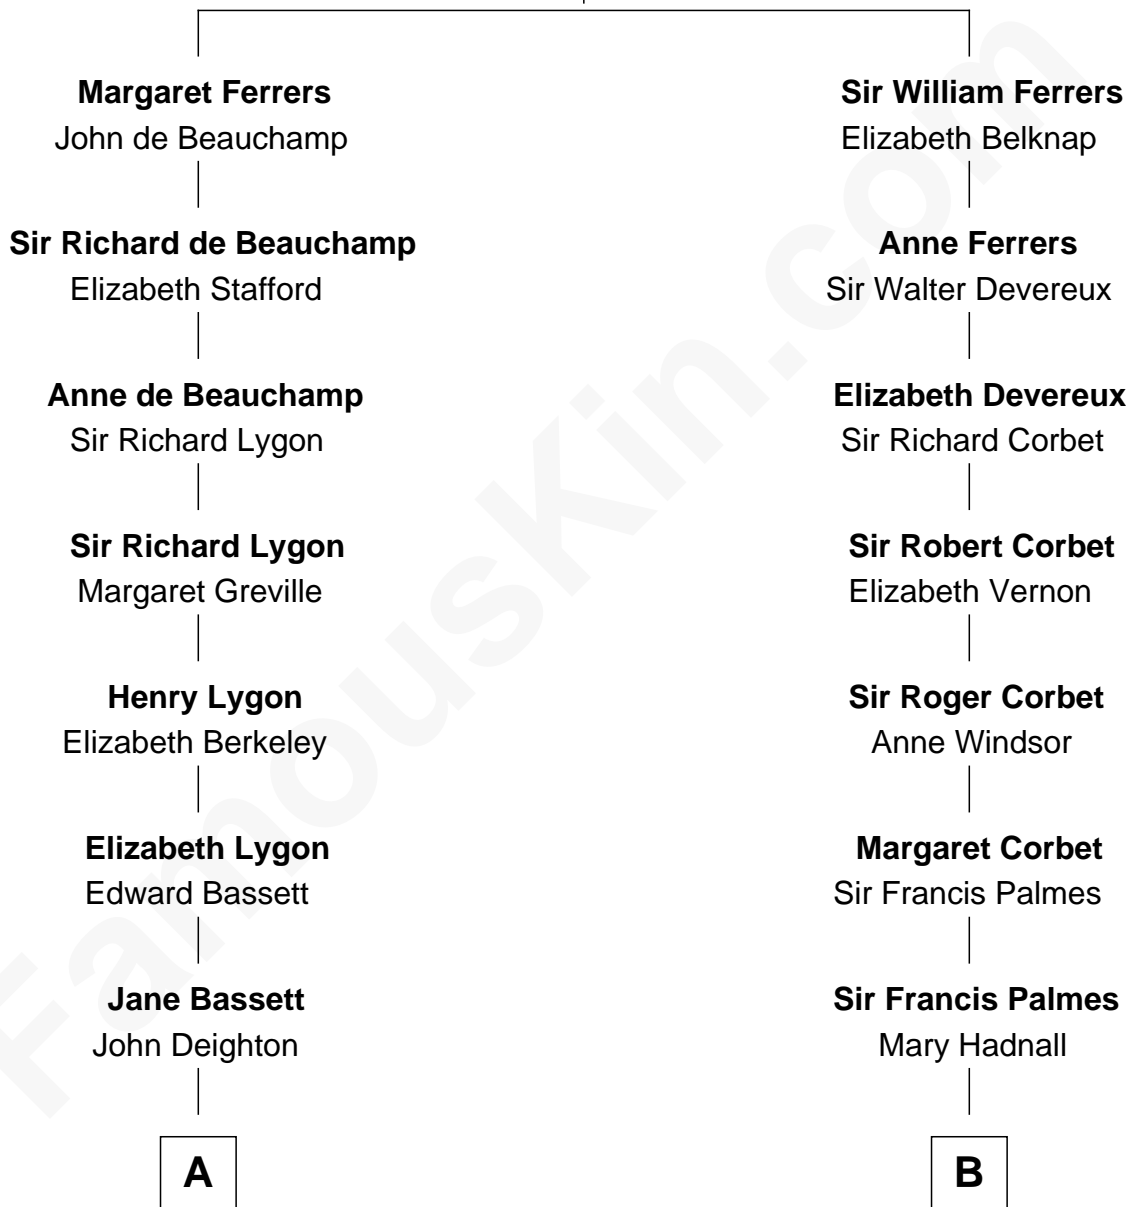

FamousKin.com
Relationship Chart of
Michael Lookinland

TV Actor

15th cousin 4 times removed of

Joan Fontaine

Movie Actress

Sir Edmund Ferrers

Ellen Roche

C

—
Orrin Paul Lookinland

Madeline Tait

—
Paul Russell Lookinland

Karen Ruth McKinney

—
Michael Lookinland

TV Actor

FamousKin.com