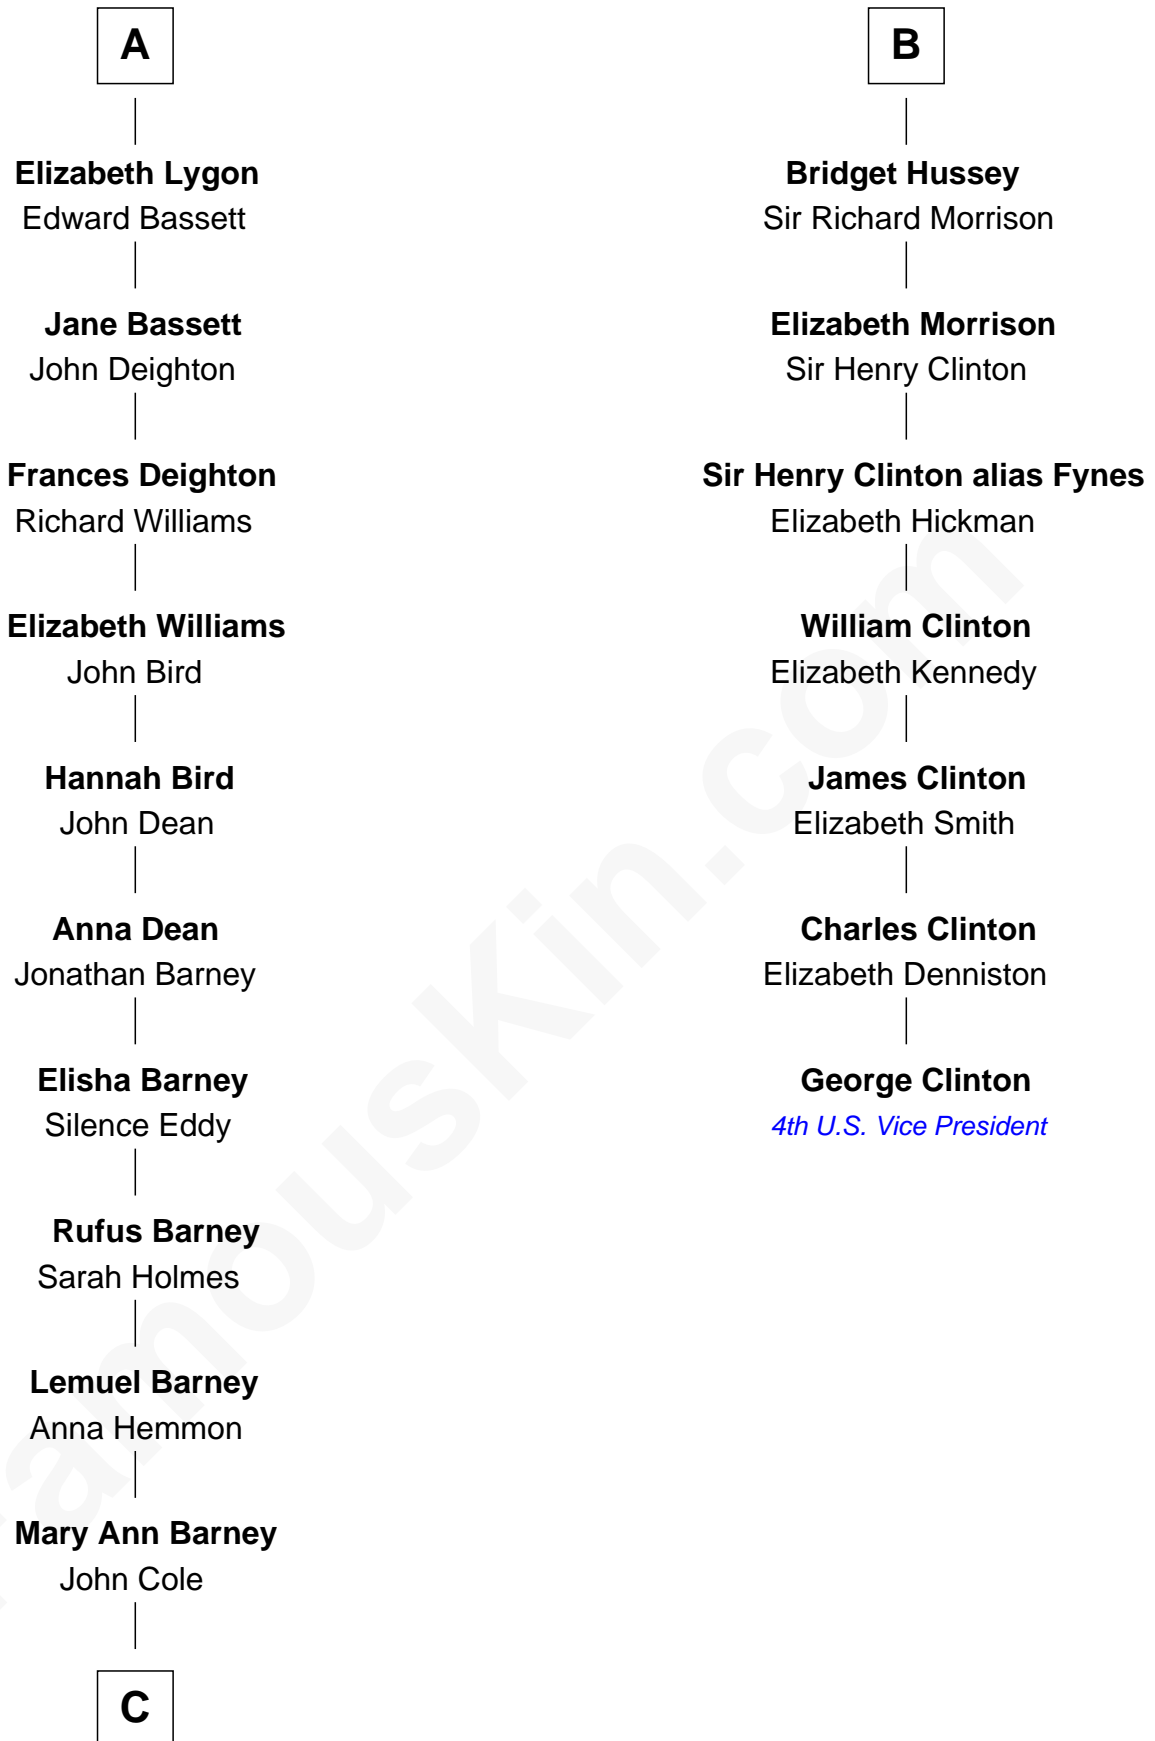

FamousKin.com
Relationship Chart of
Michael Lookinland
TV Actor

13th cousin 8 times removed of
George Clinton
4th U.S. Vice President

C

—
Rufus Lemuel Cole

Matilda M. Hall

—
Nellie M. Cole

John Andrew Lookinland

—
Orrin Paul Lookinland

Madeline Tait

—
Paul Russell Lookinland

Karen Ruth McKinney

—
Michael Lookinland

TV Actor

FamousKin.com