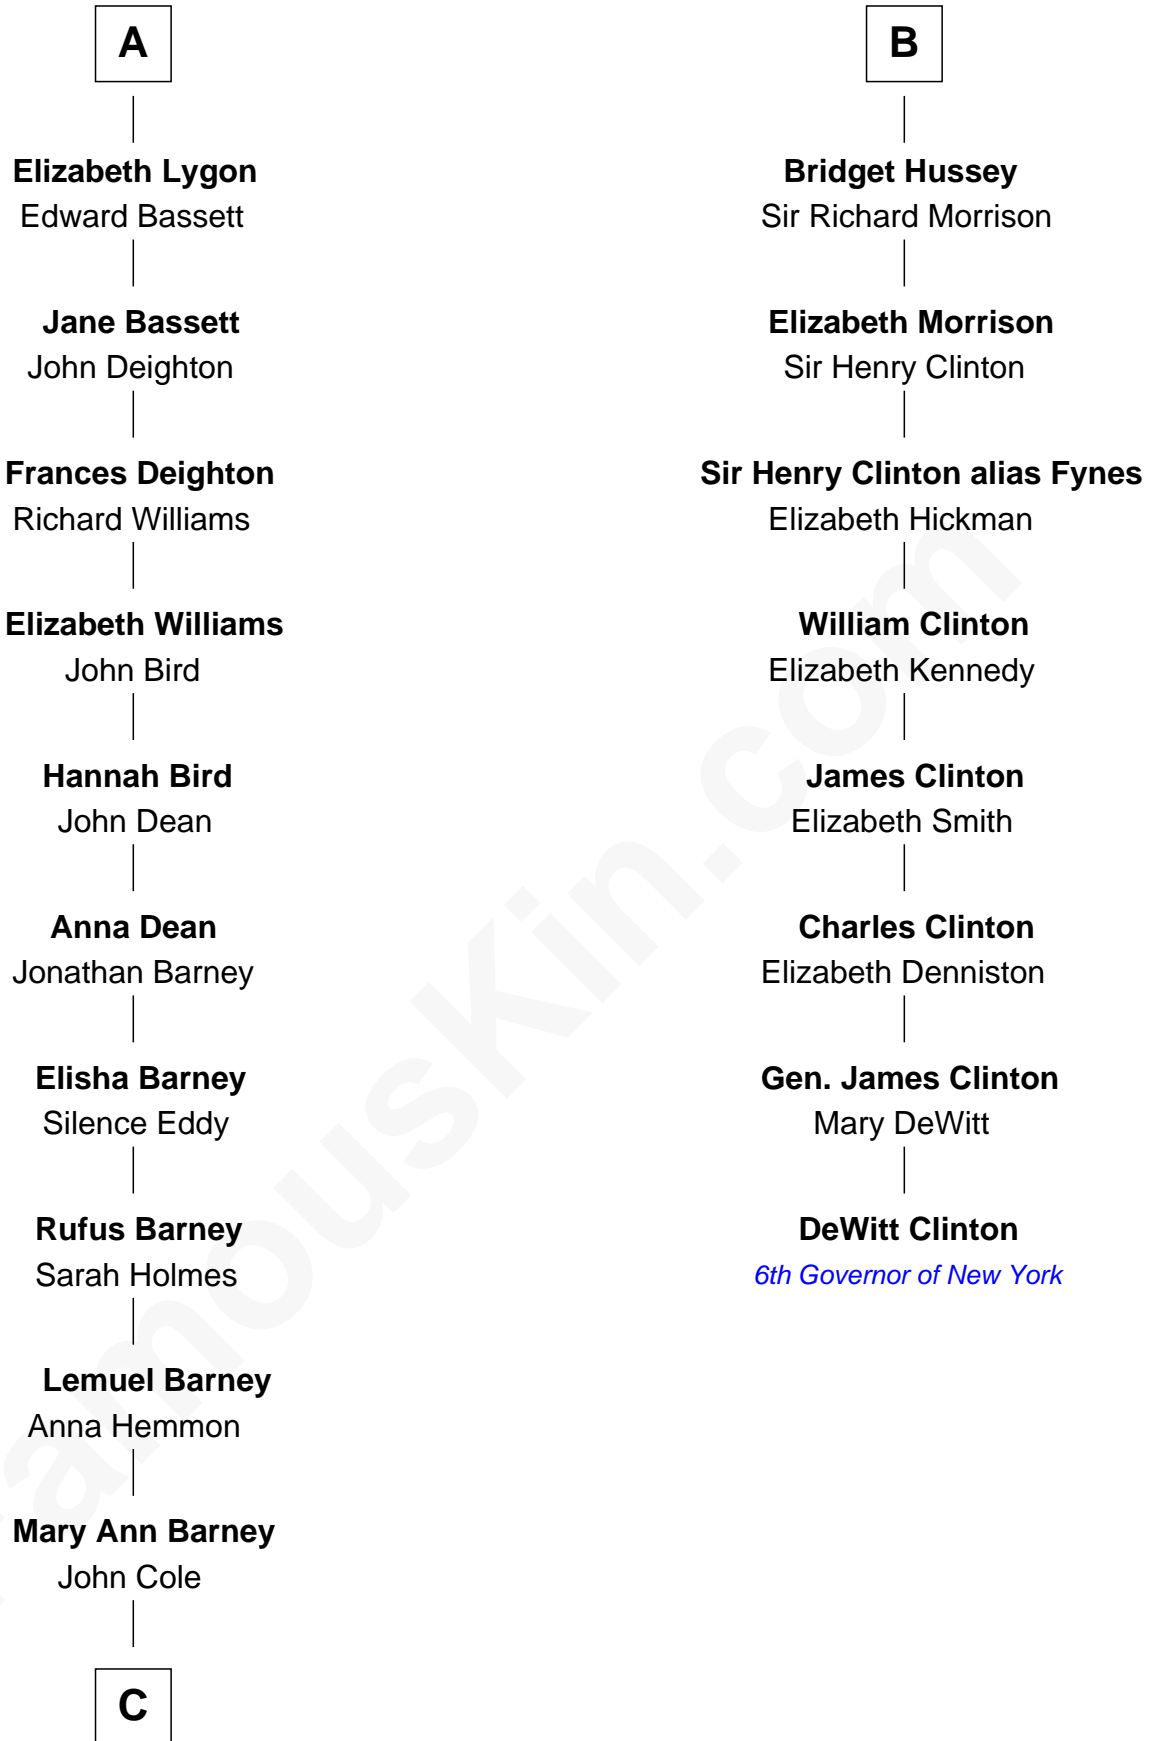

**FamousKin.com**  
**Relationship Chart of**  
**Michael Lookinland**  
*TV Actor*

**14th cousin 7 times removed of**  
**DeWitt Clinton**  
*6th Governor of New York*

**C**

**Rufus Lemuel Cole**

Matilda M. Hall

**Nellie M. Cole**

John Andrew Lookinland

**Orrin Paul Lookinland**

Madeline Tait

**Paul Russell Lookinland**

Karen Ruth McKinney

**Michael Lookinland**

*TV Actor*