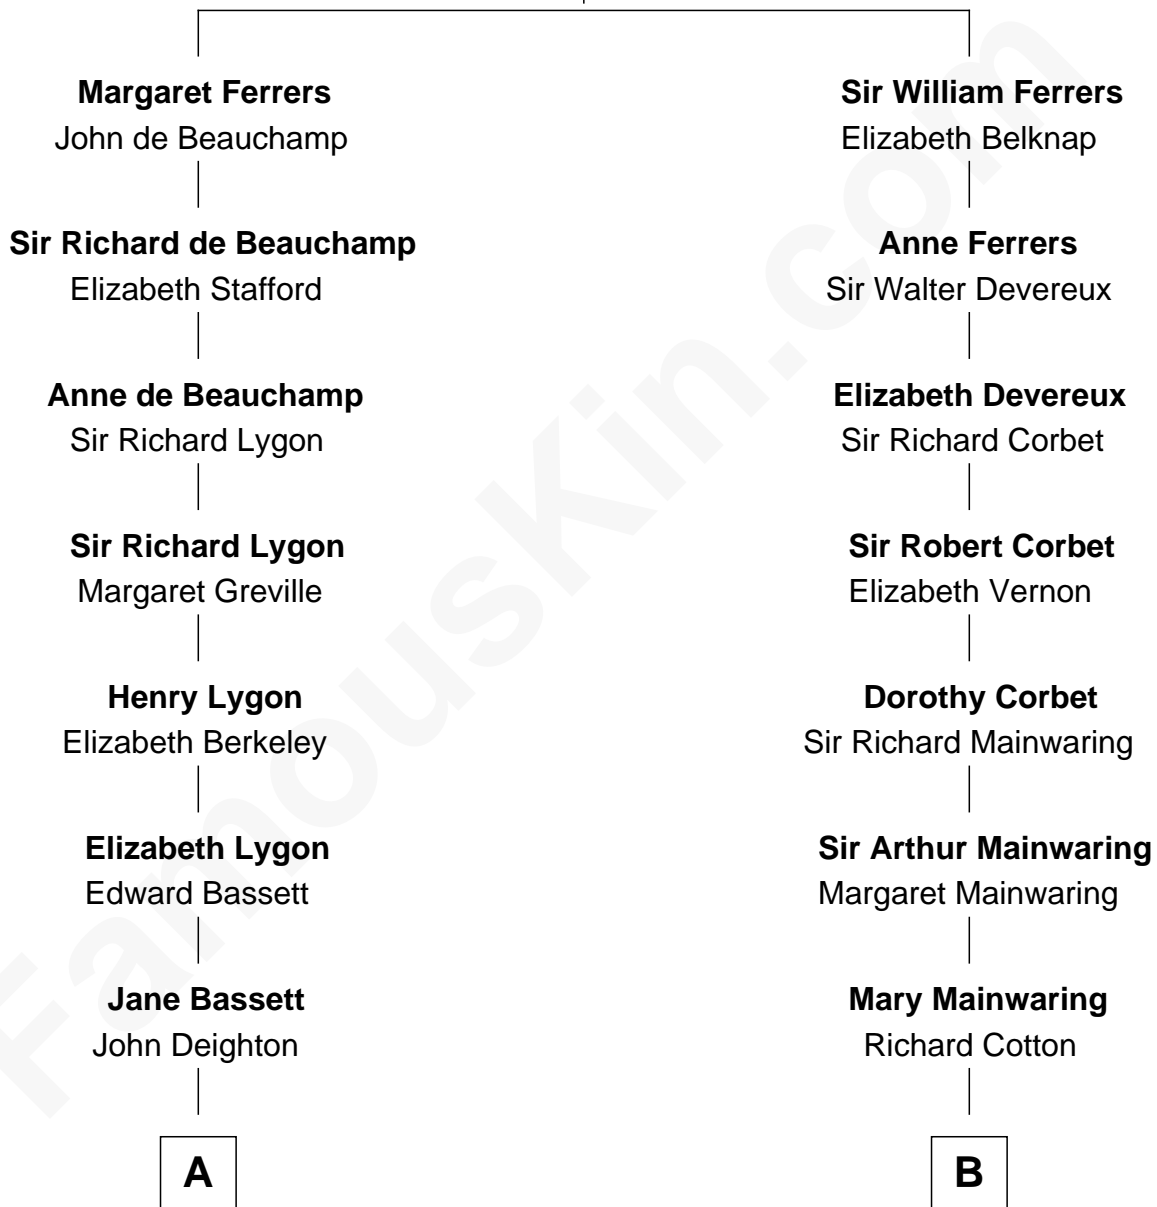

Sir Edmund Ferrers

Ellen Roche