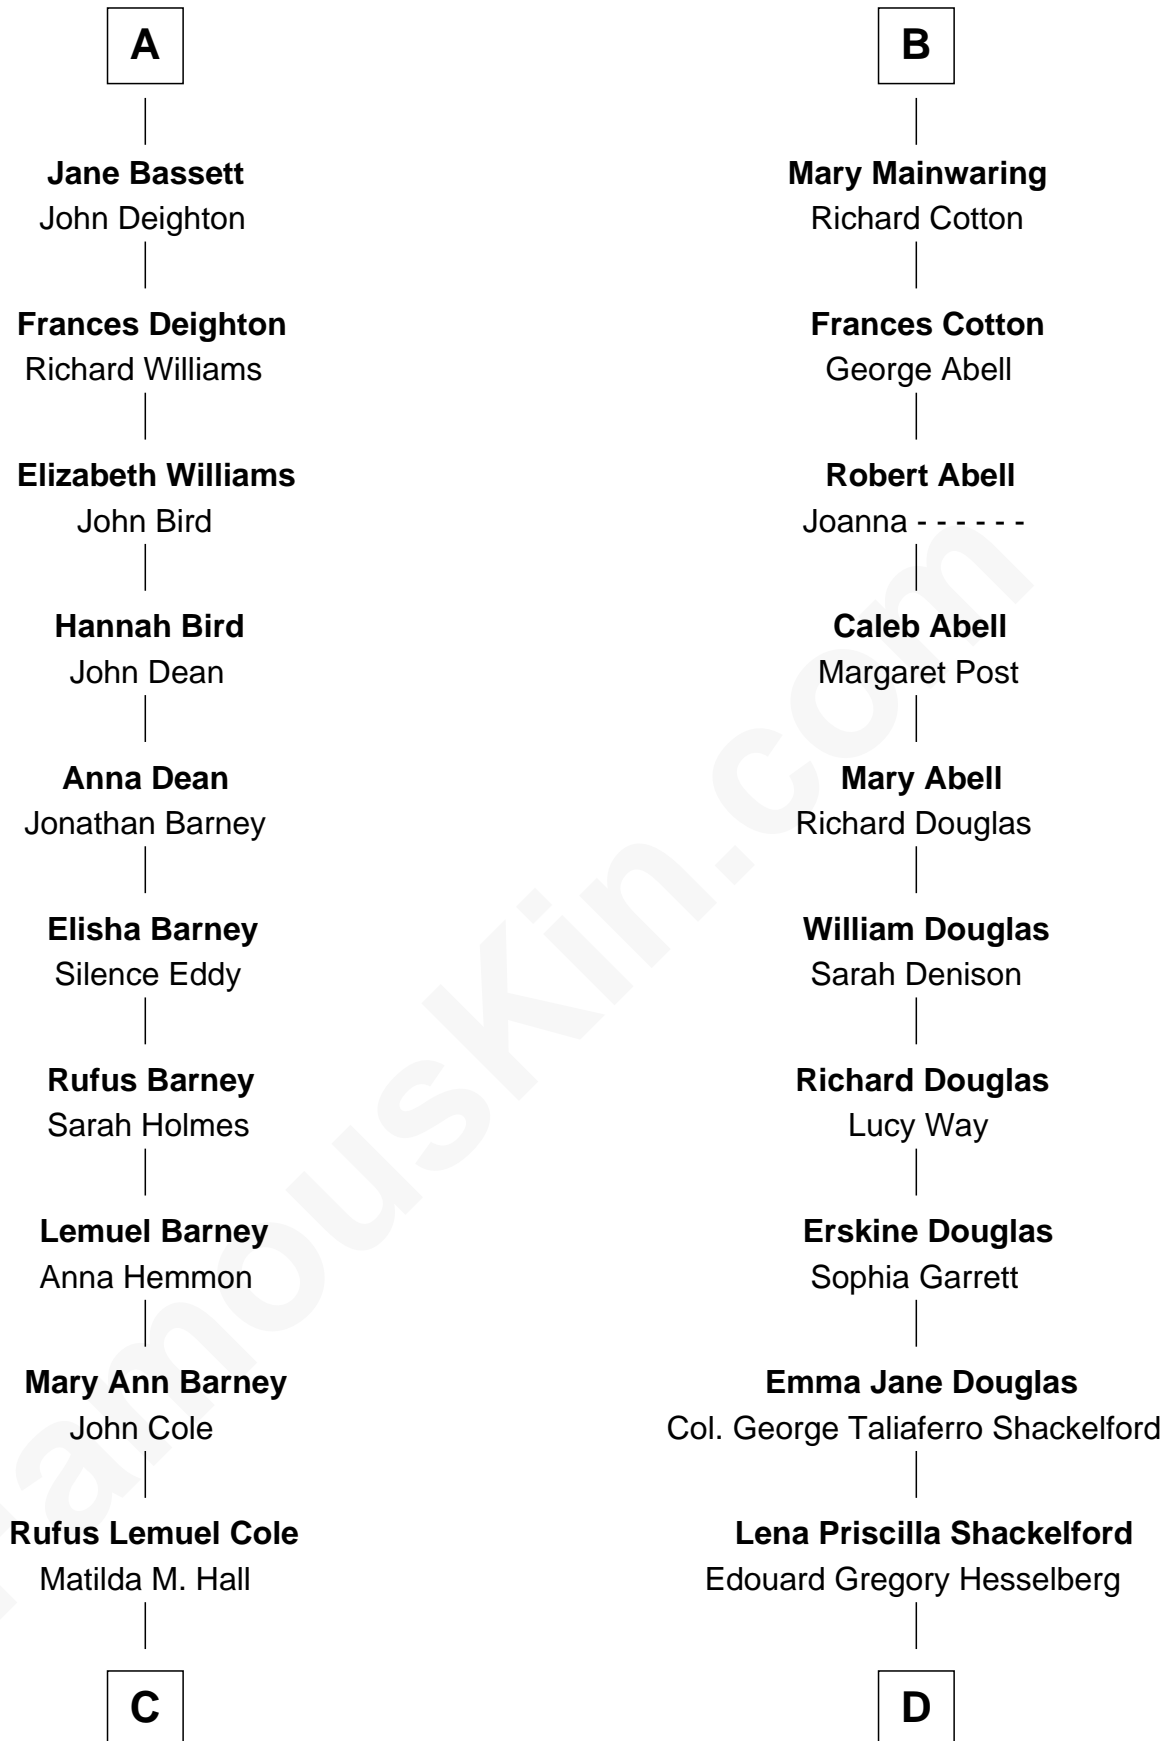

### Michael Lookinland

TV Actor

19th cousin 1 time removed of

**Illeana Douglas**

TV and Movie Actress

**Sir Richard Fitzalan**

Elizabeth de Bohun

**Elizabeth Fitzalan**  
Sir Thomas Mowbray

**Isabel Mowbray**  
Sir James Berkeley

**Maurice Berkeley**  
Isabel Mead

**Anne Berkeley**  
Sir William Dennis

**Isabel Dennis**  
Sir John Berkeley

**Elizabeth Berkeley**  
Henry Lygon

**Elizabeth Lygon**  
Edward Bassett

**A**

**Joan Fitzalan**  
Sir William Beauchamp

**Joan Beauchamp**  
James Butler

**Elizabeth Butler**  
John Talbot

**Ann Talbot**  
Sir Henry Vernon

**Elizabeth Vernon**  
Sir Robert Corbet

**Dorothy Corbet**  
Sir Richard Mainwaring

**Sir Arthur Mainwaring**  
Margaret Mainwaring

**B**

**C**

**Nellie M. Cole**  
John Andrew Lookinland

**Orrin Paul Lookinland**  
Madeline Tait

**Paul Russell Lookinland**  
Karen Ruth McKinney

**Michael Lookinland**  
*TV Actor*