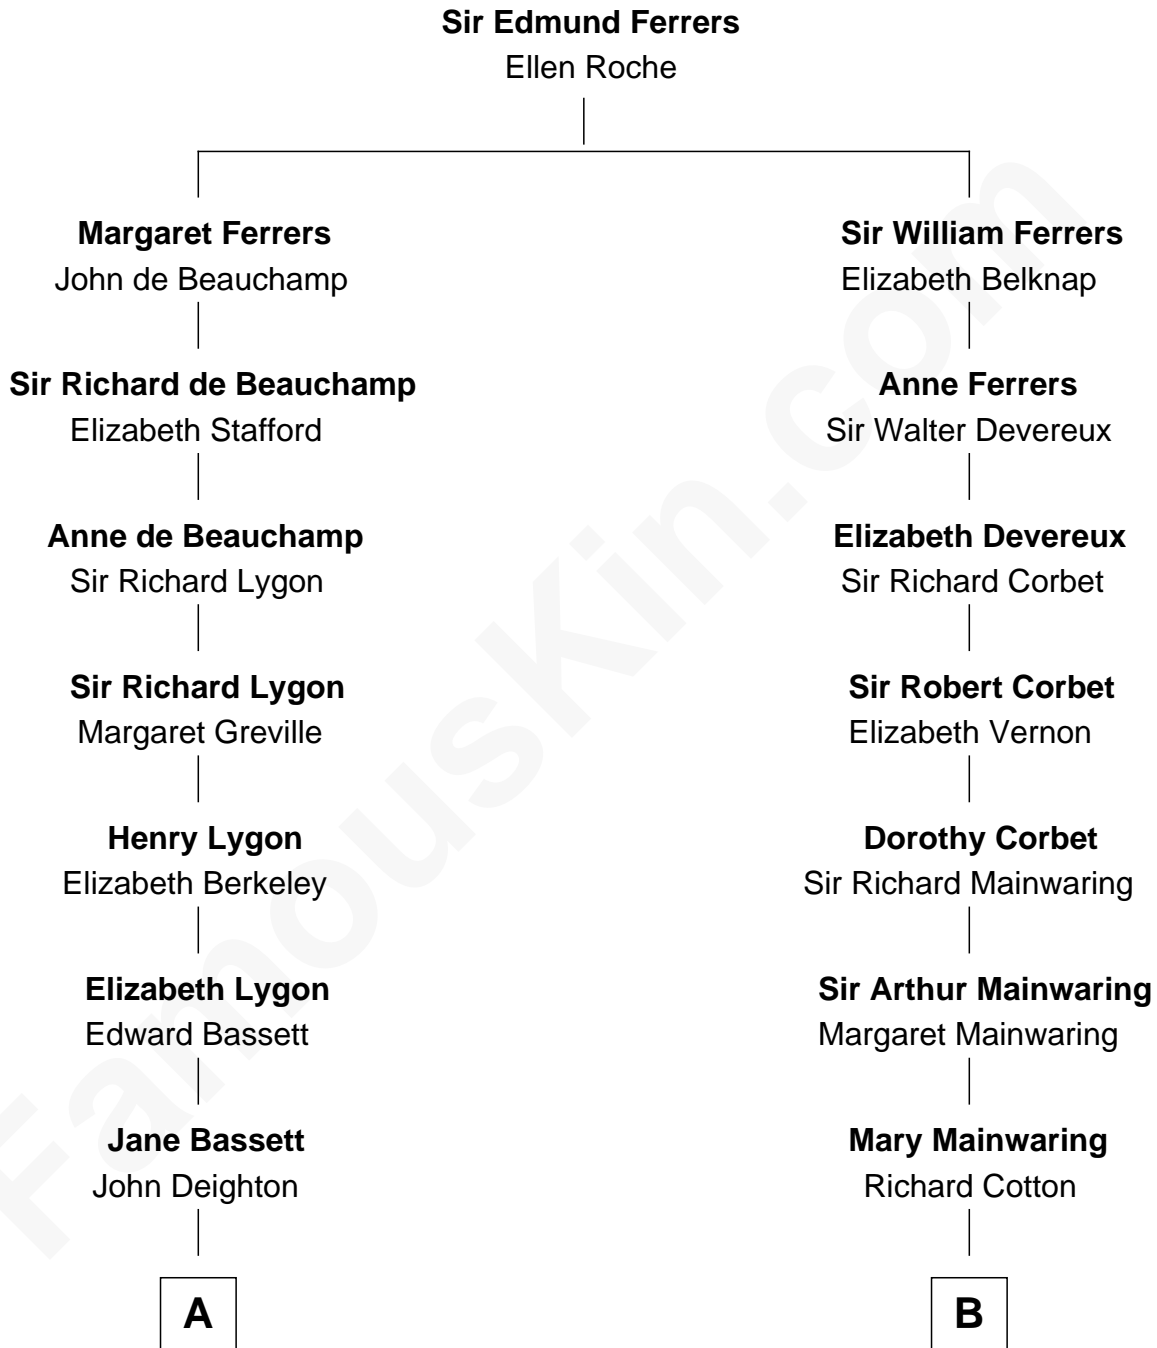

FamousKin.com
Relationship Chart of
Michael Lookinland
TV Actor

16th cousin 3 times removed of
Melvyn Douglas
Movie Actor

C

—
Orrin Paul Lookinland

Madeline Tait

—
Paul Russell Lookinland

Karen Ruth McKinney

—
Michael Lookinland

TV Actor

FamousKin.com