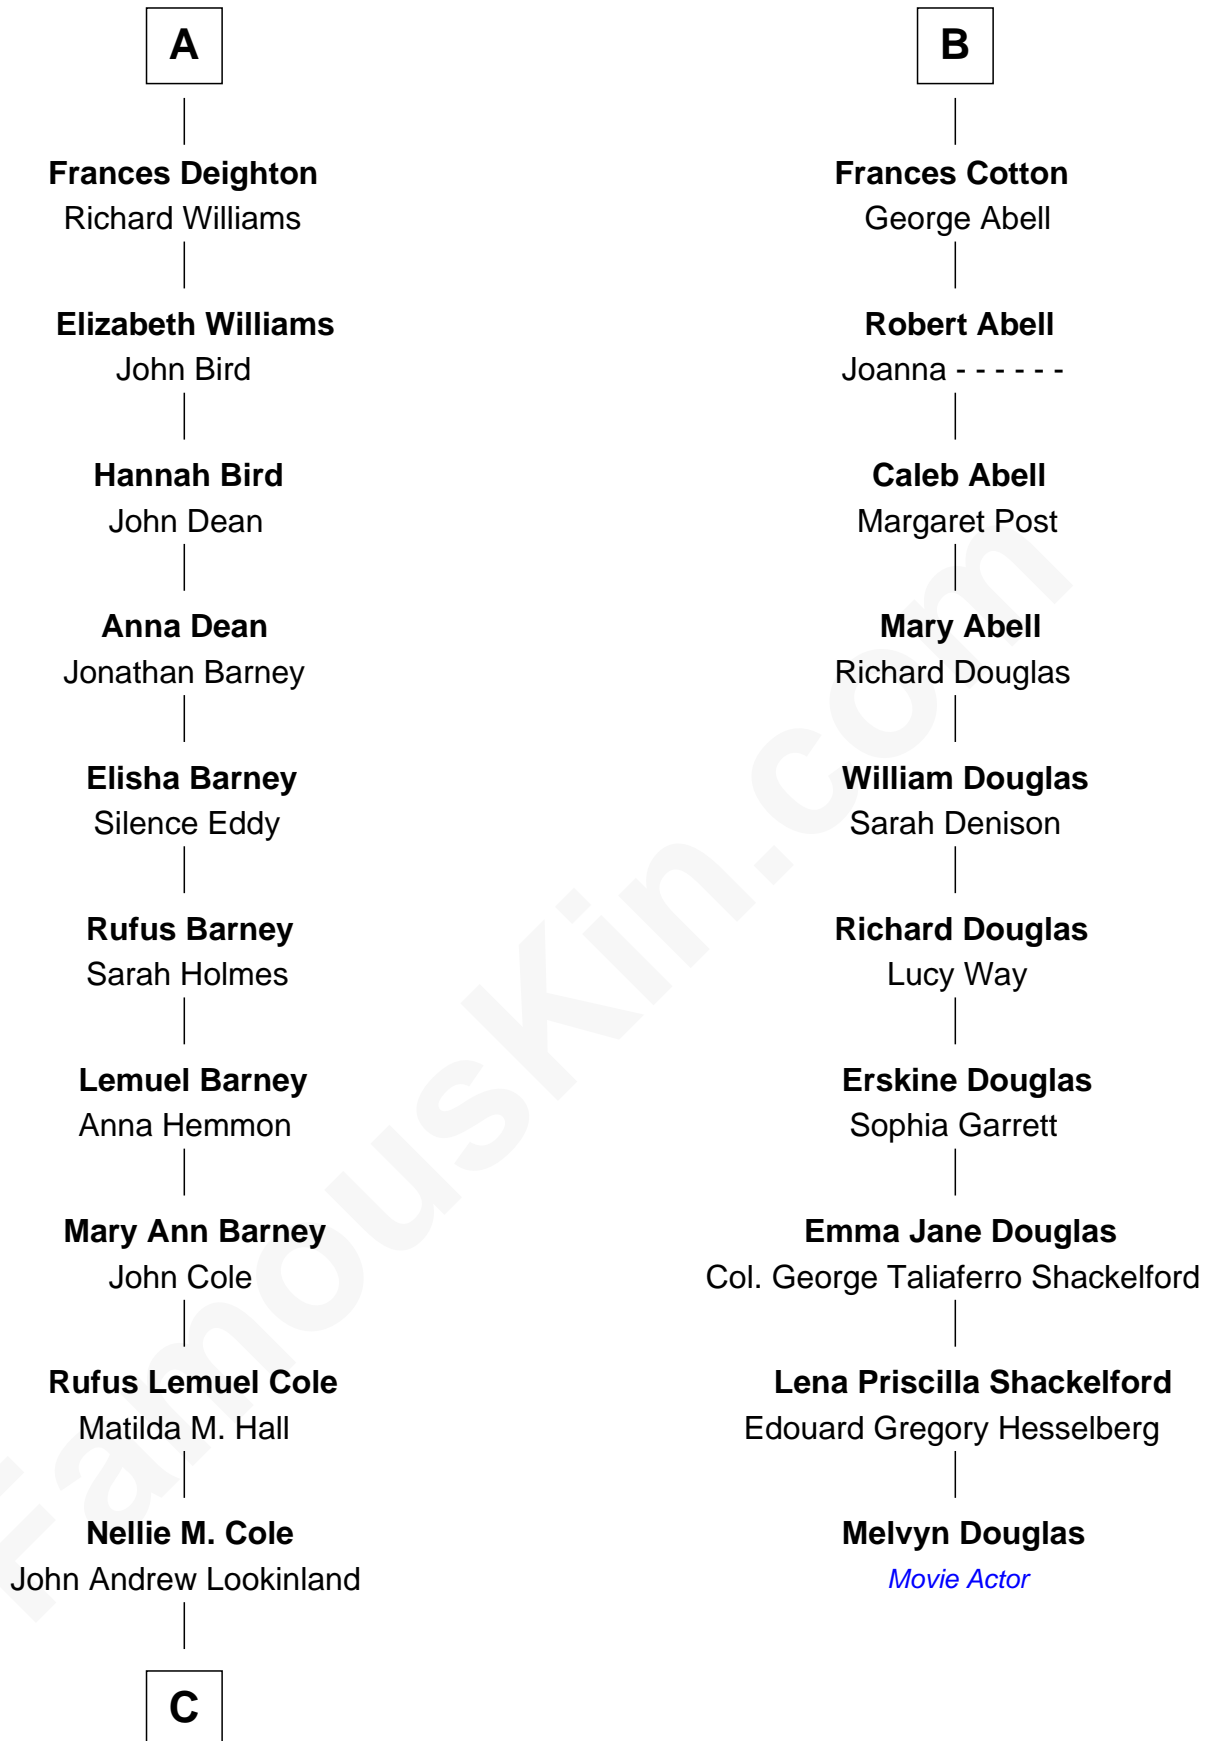

FamousKin.com
Relationship Chart of
Michael Lookinland
TV Actor

16th cousin 3 times removed of
Melvyn Douglas
Movie Actor

C

—
Orrin Paul Lookinland

Madeline Tait

—
Paul Russell Lookinland

Karen Ruth McKinney